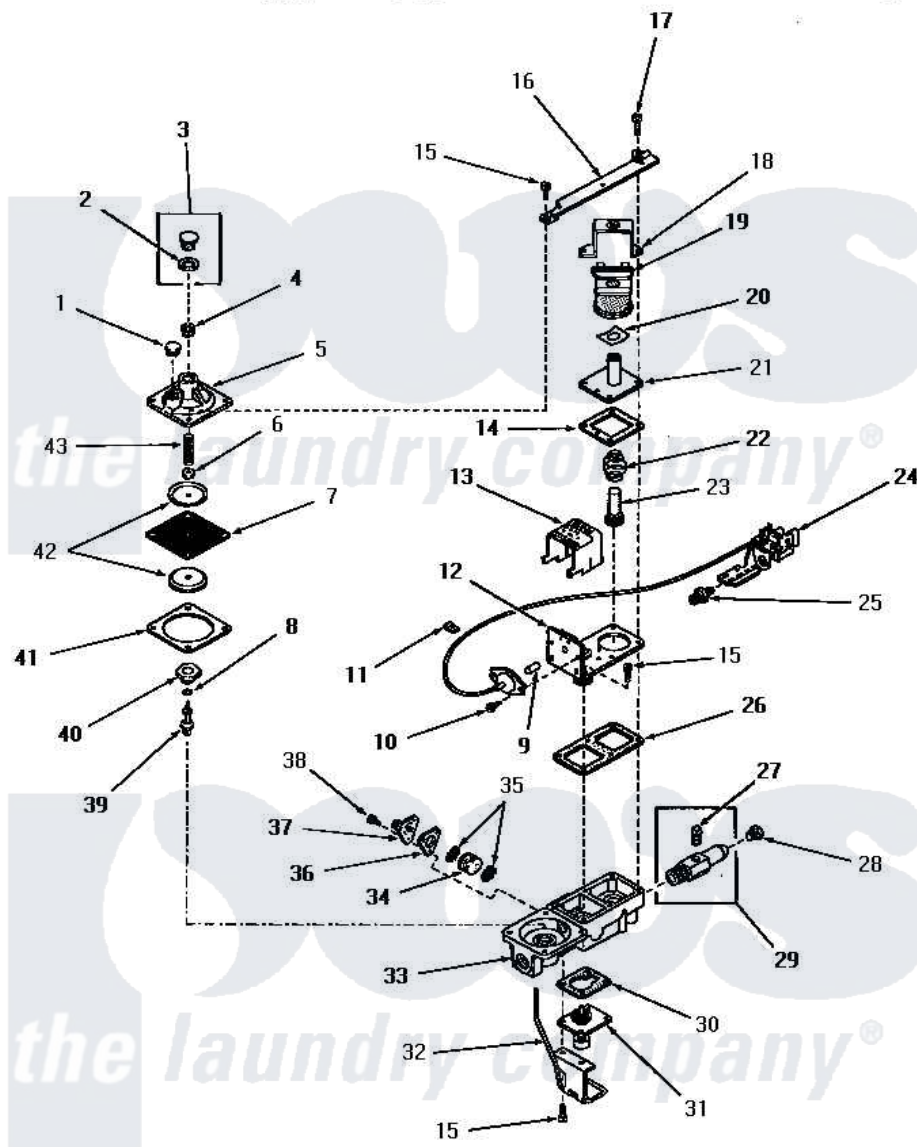

# Amana DG6091 15 - GAS VALVE (NAT. / MIXED GAS)

**GAS VALVE (NAT./MIXED GAS)**

Amana [Residential Amana DG6091 Washer Parts](#) Parts Diagram 15 - GAS VALVE (NAT. / MIXED GAS)

[Click on the part number to view part](#)

Item	Original Part Number	Replaced By	Status	Part Description
1	54477		Not Available	CAP,VENT
2	0054474		Not Available	USE D7425607
3	Y0054476	<a href="#">D7431921Q</a>		Gasket
4	54486C		Not Available	REGULATOR SCREW
5	51402Q		Not Available	REGULATOR COVER
6	51402V		Not Available	NUT
7	51402X		Not Available	DIAPHRAGM
8	51402Y		Not Available	GASKET
9	54486Z		Not Available	ACTUATING PIN
10	54486K		Not Available	SCREW
11	54486N		Not Available	CLAMP
12	54486D		Not Available	PILOT VALVE LATCH AND PLATE
13	54486G		Not Available	LATCH COVER
14	54486T		Not Available	GASKET
15	54486J		Not Available	SCREW
16	54485		Not Available	MOUNTING BRACKET

17	54486L	Not Available	SCREW
18	54486F	Not Available	COIL HOLD-DOWN BRACKET
19	54486A	Not Available	COIL,BURNER
20	51402G	Not Available	LEAF SPRING
21	54486U	Not Available	PLUNGER GUIDE
22	51999E	Not Available	SPRING
23	54486M	Not Available	PLUNGER
24	54484	Not Available	PILOT BURNER
25	54473	Not Available	ORIFICE,PILOT
26	54486R	Not Available	GASKET
27	<a href="#">20247</a>		Plug, Pipe
28	51209	Not Available	ORIFICE,NG
29	0054480	Not Available	NET-PAN,DRAIN
30	54486S	Not Available	GASKET
31	54486Q	Not Available	RESET VALVE
32	54486E	Not Available	RESET LEVER AND BRACKET
33	54486B	Not Available	VALVE BODY
34	54486Y	Not Available	FILTER
35	54486X	Not Available	FILTER SCREEN
36	54486W	Not Available	GASKET
37	54486P	Not Available	OUTLET
38	54486H	Not Available	SCREW
39	51402AB	Not Available	REGULATOR PIN
40	51402AA	Not Available	REGULATOR PIN SEAT
41	51402Z	Not Available	GASKET
42	51402W	Not Available	DIAPHRAGM PLATE
43	51402U	Not Available	REGULATOR SPRING