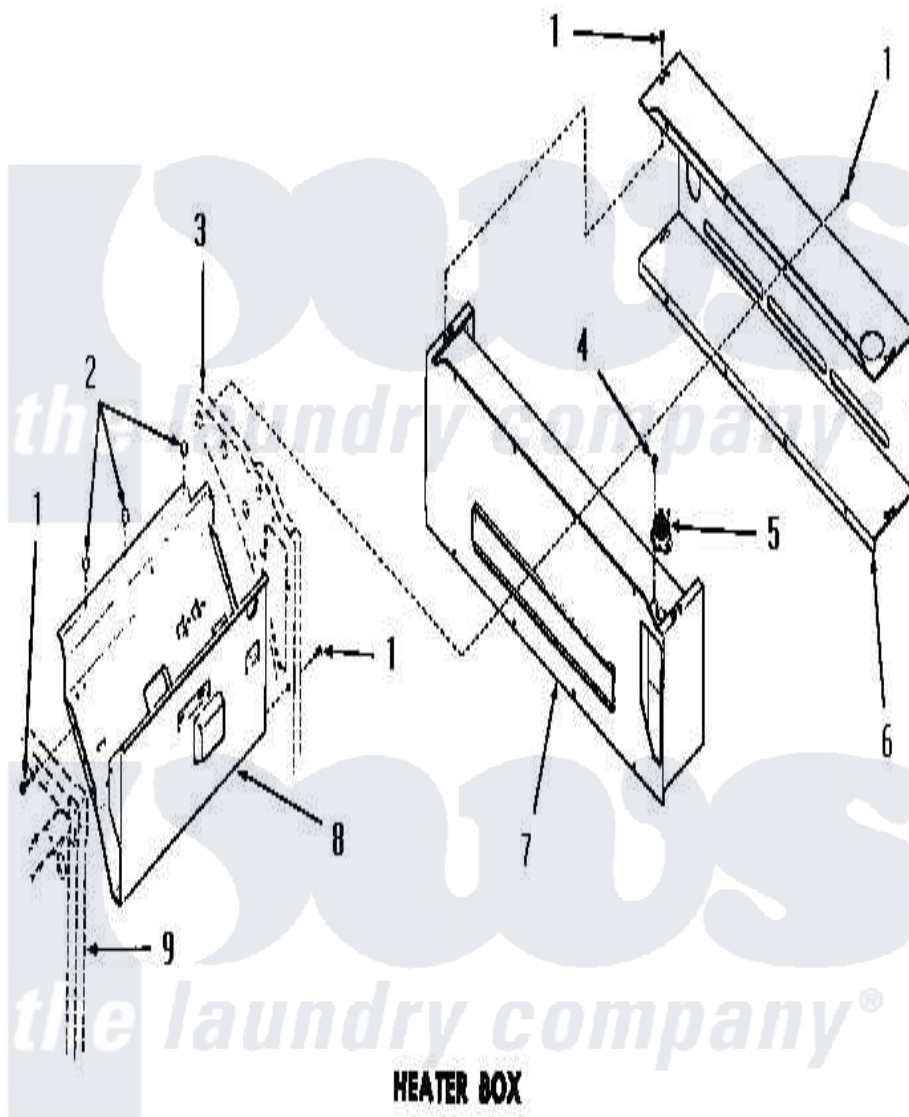

# Amana DG6091 16 - HEATER BOX

**HEATER BOX**  
**(Gas Models)**

[Amana Residential Amana DG6091 Washer Parts](#) Parts Diagram 16 - HEATER BOX  
Click on the part number to view part

| Item | Original Part Number | Replaced By             | Status        | Part Description                    |
|------|----------------------|-------------------------|---------------|-------------------------------------|
| 1    | 51784                |                         | Not Available | SCREW,10B-16 X 1/2 HEX              |
| 2    | 52552                |                         | Not Available | BUMPER, OVEN DOOR                   |
| 3    | Y00000000            |                         | Not Available | SEE NOTE REAR FRAME                 |
| 4    | 23222                | <a href="#">3177991</a> |               | Screw                               |
| 5    | 51185                |                         | Not Available | THERMOSTAT,HEATER BOX               |
| 6    | Y51862               |                         | Not Available | HEATER BOX                          |
| 7    | 54717                |                         | Not Available | ASSY,HEATER BOX                     |
| 8    | Y52584               |                         | Not Available | BURNER SHIELD                       |
| 9    | Y00000000            |                         | Not Available | SEE NOTE FRONT FRAME AND AIR SHROUD |