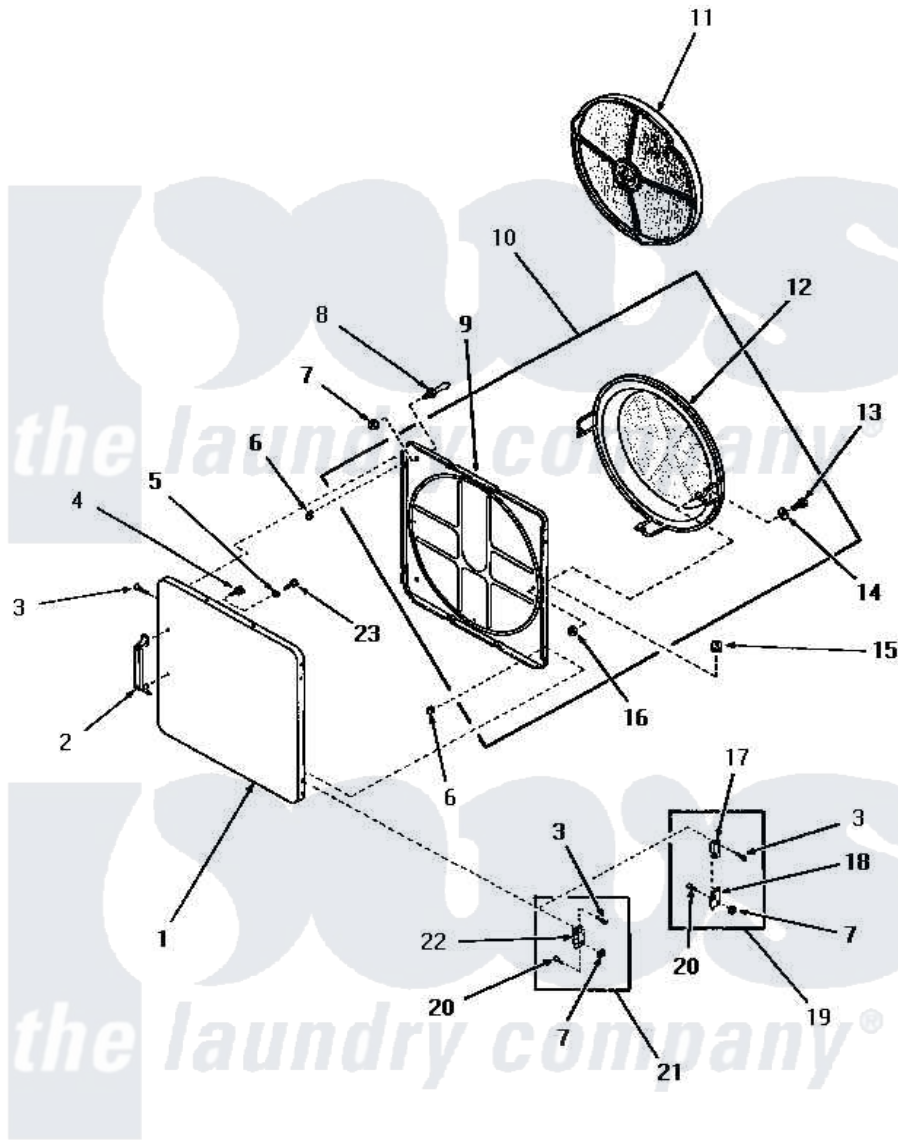

Amana DG6091 17 - LOADING DOOR

LOADING DOOR (Through Serial Nos. 31V9368 and 566Y580)

Amana [Residential Amana DG6091 Washer Parts](#) Parts Diagram 17 - LOADING DOOR
Click on the part number to view part

Item	Original Part Number	Replaced By	Status	Part Description
1	52489W		Not Available	OUTER DOOR PANEL, WHITE
"	52489A		Not Available	OUTER DOOR PANEL, AVOCADO
"	52489H		Not Available	OUTER DOOR PANEL, HARVEST GOLD
"	52489C		Not Available	OUTER DOOR PANEL, COPPERTONE
2	54068	61925		Pull Door Commercial Black
3	52864	500226		Screw, 8b-16 x 5/8 Tap
4	52150	489464		Screw
5	Y20278		Not Available	LOCKWASHER
6	52865		Not Available	SPEED NUT
7	51236	488130		Nut
8	51992			Strike, Door
9	54730		Not Available	INNER DOOR PANEL
10	54738		Not Available	ASSY,HOUSING & PANEL
11	53002		Not Available	NO LONGER AVAILABLE

12	54731	54-731	Bake Element
13	24688		Not Available CAP SCREW
14	Q6275		Not Available WASHER
15	51858		Grommet
16	52566	27001225	Nut, Jam Mid Lock 1/4-20
19	Y00000000		Not Available SEE NOTE MODELS DG3300 & DG3240
20	22649		Screw, 8-32 X 13/32 FI
21	Y00000000		Not Available SEE NOTE ALL OTHER MODELS
22	70014		Hinge
23	22024	20001169	22024 24