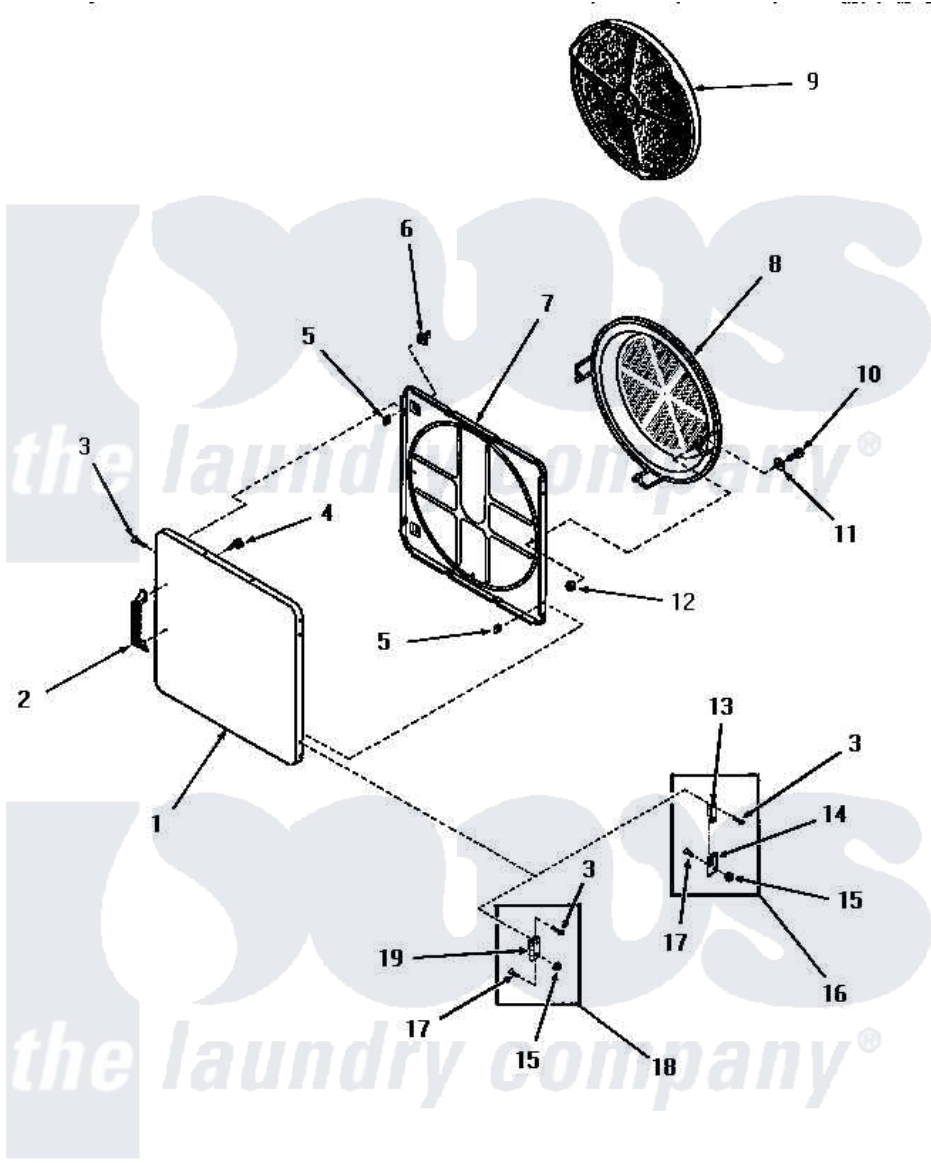

Amana DG6091 18 - LOADING DOOR

LOADING DOOR
(Starting Serial Nos. 31Y9369 and S66Y581)

Amana [Residential Amana DG6091 Washer Parts](#) Parts Diagram 18 - LOADING DOOR
 Click on the part number to view part

Item	Original Part Number	Replaced By	Status	Part Description
1	52489W		Not Available	OUTER DOOR PANEL, WHITE
"	52489H		Not Available	OUTER DOOR PANEL, HARVEST GOLD
"	52489C		Not Available	OUTER DOOR PANEL, COPPERTONE
"	52489A		Not Available	OUTER DOOR PANEL, AVOCADO
2	54068	61925		Pull Door Commercial Black
3	52864	500226		Screw, 8b-16 x 5/8 Tap
4	52150	489464		Screw
5	52865		Not Available	SPEED NUT
6	54661	LA-1003		Door Catch Kit
7	54665	54-665		Bake Element
8	54731	54-731		Bake Element
9	53002		Not Available	NO LONGER AVAILABLE
10	24688		Not Available	CAP SCREW
11	Q6275		Not Available	WASHER

12	52566	27001225	Nut, Jam Mid Lock 1/4-20
15	51236	488130	Nut
16	Y00000000	Not Available	SEE NOTE MODELS DG3300, FG3240 AND DG3240
17	22649		Screw, 8-32 X 13/32 FI
18	Y00000000	Not Available	SEE NOTE ALL OTHER MODELS
19	70014		Hinge