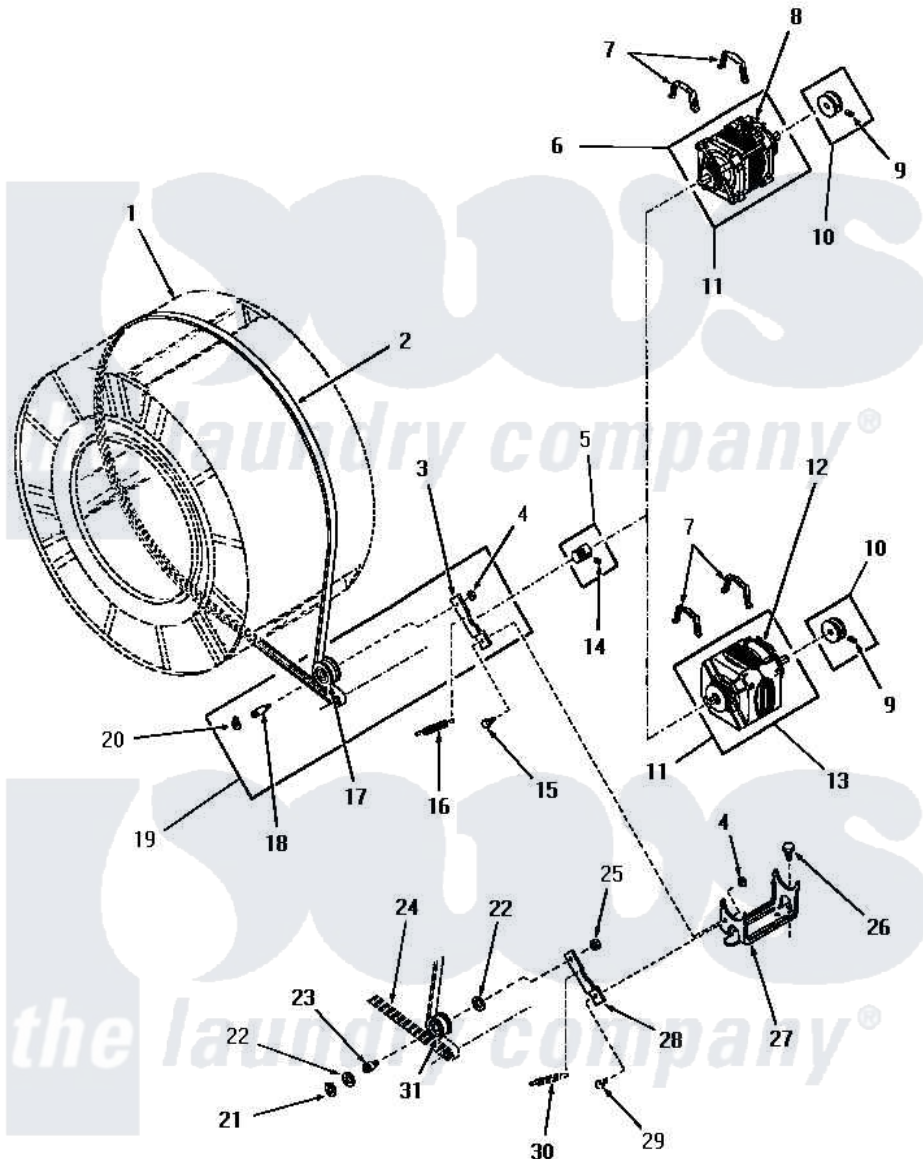

Amana DG6091 19 - MOTOR, IDLER & BELT

MOTOR, IDLER AND BELT

Amana [Residential Amana DG6091 Washer Parts](#) Parts Diagram 19 - MOTOR, IDLER & BELT

[Click on the part number to view part](#)

Item	Original Part Number	Replaced By	Status	Part Description
1	Y00000000		Not Available	SEE NOTE CLOTHES DRUM
2	52556			Belt
3	54410		Not Available	LEVER,IDLER
4	52566	27001225		Nut, Jam Mid Lock 1/4-20
5	52593		Not Available	ASSY,MOTOR PULLEY
6	Y00000000		Not Available	SEE NOTE GENERAL ELECTRIC FORM "V" MOTOR
7	51789	660658		Clamp, Motor Mounting 343481 685441
8	53249		Not Available	SWITCH
9	02771			Screw, 1/4-20 x 3/8 Hex S
10	53522			Pulley, Motor
11	52697		Not Available	MOTOR
12	Y00000000		Not Available	SEE NOTE WESTINGHOUSE -- (NOT REPLACEABLE)
"	53213			Switch
"	53226		Not Available	SWITCH,MOTOR

"	53214	Not Available	MOTOR SWITCH, DELCO
13	Y00000000	Not Available	SEE NOTE GENERAL ELECTRIC FORM "T" MOTOR
14	52906	Not Available	SETSCREW
15	52567		Bolt, Shoulder
16	52323		Spring
17	Y54414		Assembly, Wheel And Bearing
18	54411	Not Available	SHAFT, IDLER LEVER
19	54415	Not Available	LEVER, IDLER
20	23748		Ring, Retaining
21	70061		Ring, Retaining
22	Y52564		Washer
23	52611	Not Available	SHAFT, IDLER xREPLACE
24	Y00000000	Not Available	SEE NOTE BELT
25	52124	Not Available	NUT
26	23928	Not Available	CAP SCREW AND LOCKWASHER
27	51824	Not Available	MOUNT, MOTOR
28	52562	Not Available	IDLER LEVER
29	Y00000000	Not Available	SEE NOTE SHOULDER BOLT
30	Y00000000	Not Available	SEE NOTE SPRING
31	52561	Not Available	IDLER PULLEY