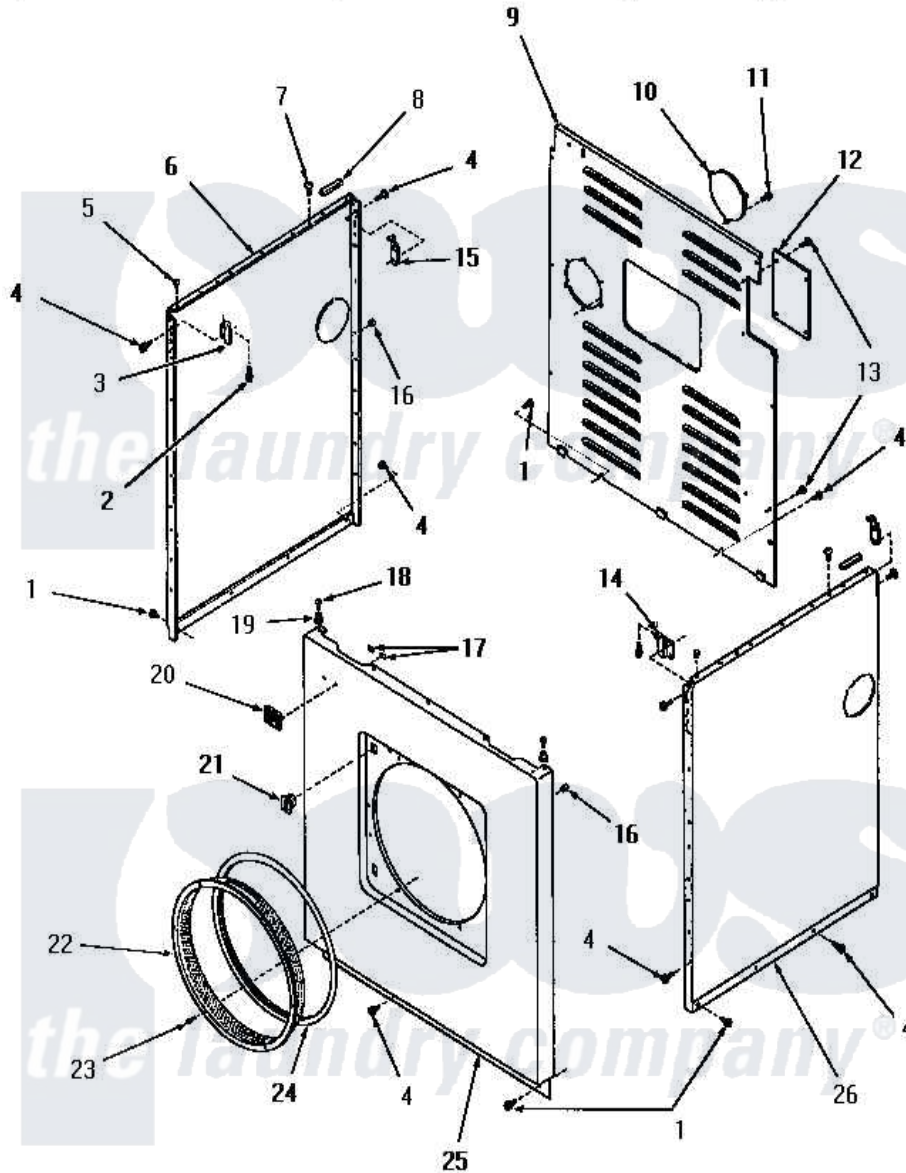

Amana DG6091 21 - PANELS

Amana [Residential Amana DG6091 Washer Parts](#) Parts Diagram 21 - PANELS
 Click on the part number to view part

Item	Original Part Number	Replaced By	Status	Part Description
1	25723	27001200		Screw
2	23008			Screw, 10-24 X 3/4 Sems
3	22847		Not Available	BRACKET
4	51784		Not Available	SCREW,10B-16 X 1/2 HEX
5	21176			Bumper
6	52669W		Not Available	SIDE PANEL, LEFT, WHITE
"	52669C		Not Available	SIDE PANEL, LEFT, COPPERTONE
"	52669H		Not Available	SIDE PANEL, LEFT, HARVEST GOLD
"	52669A		Not Available	SIDE PANEL, LEFT, AVOCADO
7	52442		Not Available	SCREW, No.10-16 X 3/8"
8	80312			Bumper Pad
9	52677GRW		Not Available	REAR PANEL, GRAY, WHITE
"	52677GRA		Not Available	REAR PANEL, GRAY, AVOCADO
"	52677GRH		Not Available	REAR PANEL, GRAY,