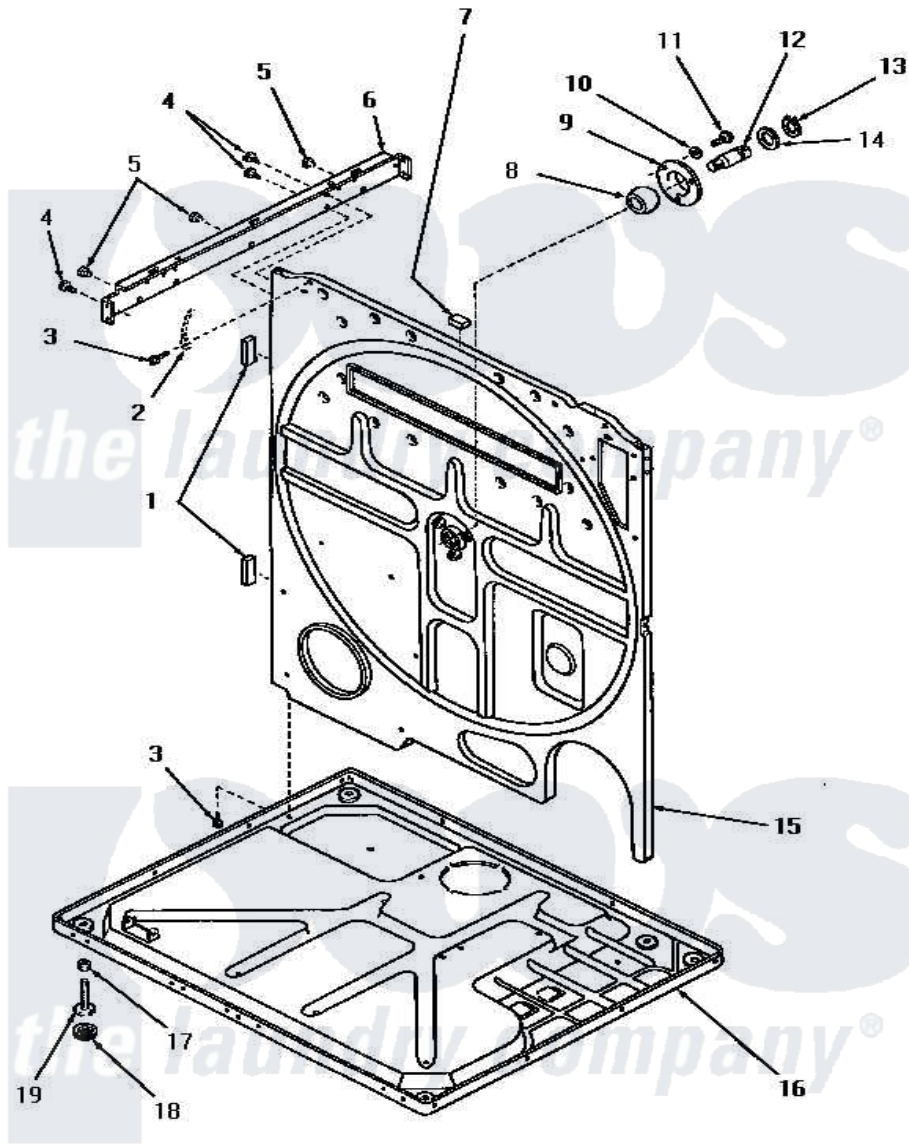

Amana DG6091 22 - REAR FRAME & FRAME BASE

REAR FRAME AND FRAME BASE

Amana [Residential Amana DG6091 Washer Parts](#) Parts Diagram 22 - REAR FRAME & FRAME BASE
 Click on the part number to view part

Item	Original Part Number	Replaced By	Status	Part Description
1	20354		Not Available	BUMPER PAD
2	Y00000000		Not Available	SEE NOTE GROUND WIRE, GREEN
3	51784		Not Available	SCREW, 10B-16 X 1/2 HEX
4	51780	3390631		Screw, 10-16 X 3/8
5	21685	40038001		Bumper
6	51818		Not Available	SUPPORT CHANNEL, RIGHT OR LEFT
7	Y0054053	Y0301205		ELement- L
8	Y52079			Bearing, Drum Shaft
9	51826		Not Available	COVER, BEARING
10	03189			LoCkwasher, 1/4 Std-C P
11	53589	8204624		Bolt
12	53132		Not Available	SHAFT, DRUM
13	70061			Ring, Retaining
14	Y52564			Washer
15	52574		Not Available	FRAME, REAR

16	Y52572	Not Available	FRAME BASE
17	52794	62739	Nut, Lock
18	70282	Y314137	Foot, Rubber
19	Y52696	Y305086	Adjustable Leg And Nut