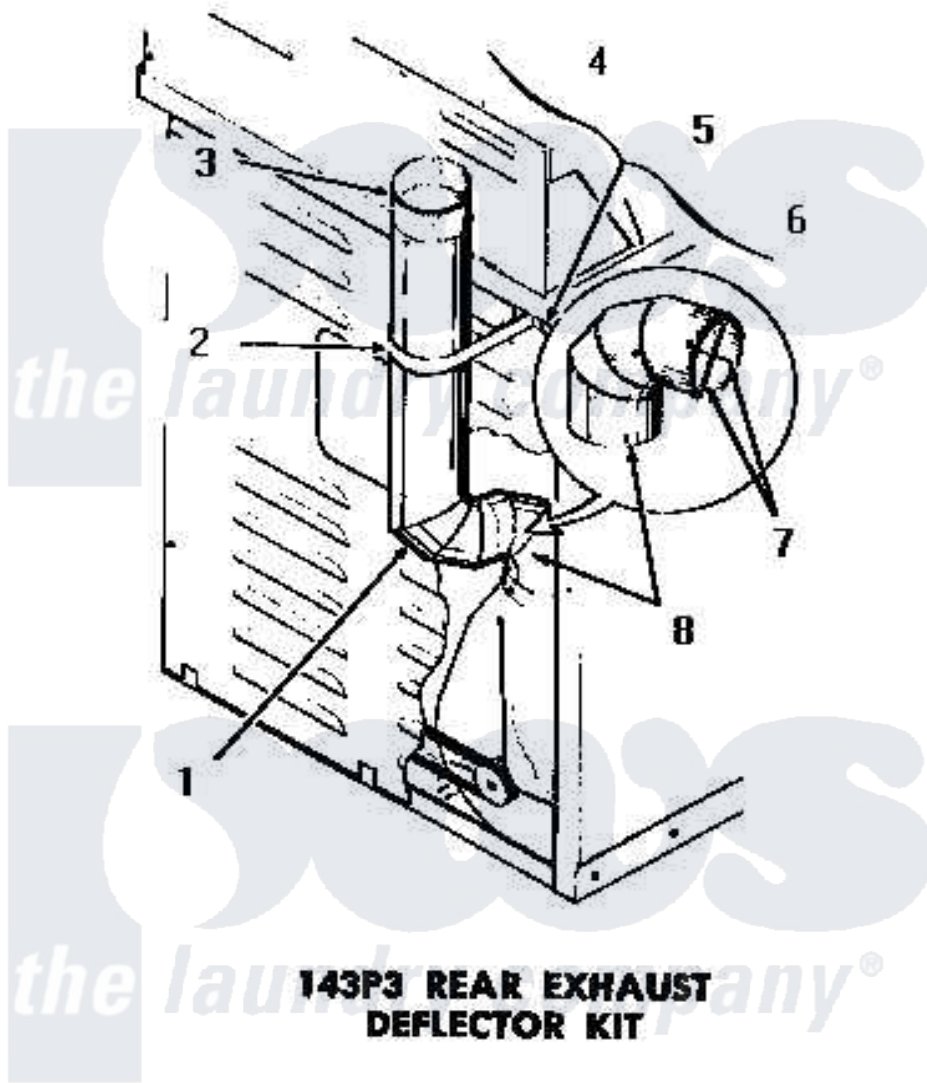

# Amana DG6161 02 - 143P3 REAR EXHAUST DEFLECTOR KIT

Amana [Residential Amana DG6161 Washer Parts](#) Parts Diagram 02 - 143P3 REAR EXHAUST DEFLECTOR KIT  
 Click on the part number to view part

Item	Original Part Number	Replaced By	Status	Part Description
1	51917		Not Available	ELBOW
2	52127		Not Available	SUPPORT BRACKET
3	Y52129		Not Available	EXHAUST PIPE, 4" X 18"
4	<a href="#">20267</a>			Screw, 10-24 X 3/8 Round
5	<a href="#">03815</a>			Lockwasher, No.10 Ext Shk
6	03673		Not Available	NUT
7	Y00000000		Not Available	SEE NOTE CUT AND REMOVE WIRE GUARDS
8	Y00000000		Not Available	SEE NOTE DRYER EXHAUST ELBOW -- (SUPPLIED WITH DRYER)
NI	143P3		Not Available	REAR EXHAUST DEFLECTOR KIT