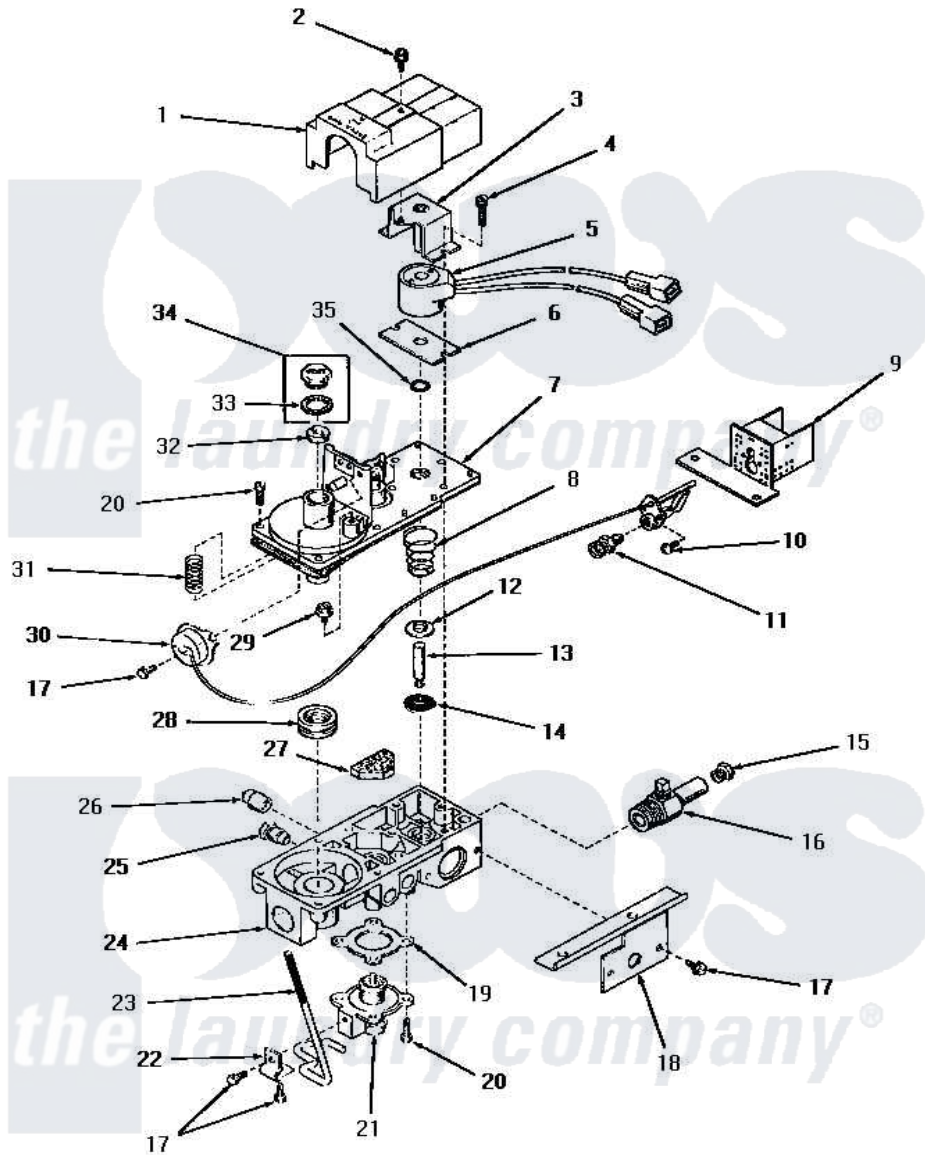

Amana DG6161 06 - 53377 GAS VALVE (NAT. / MIXED)

53377 GAS VALVE (NAT./MIXED GAS)

Amana [Residential Amana DG6161 Washer Parts](#) Parts Diagram 06 - 53377 GAS VALVE (NAT. / MIXED)
 Click on the part number to view part

Item	Original Part Number	Replaced By	Status	Part Description
1	53377S		Not Available	VALVE HOUSING
2	53379B		Not Available	HEX HEAD SCREW
3	53377B		Not Available	PLUNGER GUIDE AND BRACKET
4	53379C		Not Available	HEX HEAD SCREW
5	53377A		Not Available	COIL,BURNER
6	53377C		Not Available	PLATE
7	53377K		Not Available	VALVE COVER AND GASKET
8	53377Y		Not Available	VALVE SPRING
9	53377F		Not Available	PILOT SHIELD
10	53379F		Not Available	ROUND HEAD SCREW
11	53387			Orifice, NG
12	53377L		Not Available	STIFFENER
13	53377M		Not Available	PLUNGER SHAFT
14	53377N		Not Available	PLUNGER SEAT
15	51209		Not Available	ORIFICE,NG

16	53377W	Not Available	BURNER ORIFICE ADAPTER
17	53379D	Not Available	HEX HEAD SCREW
18	53377Q	Not Available	MOUNTING BRACKET
19	53377H	Not Available	GASKET
20	53379E	Not Available	HEX HEAD SCREW
21	53377G	Not Available	RESET VALVE
22	53377U	Not Available	CLAMP
23	53377J	Not Available	RESET LEVER
24	53377P	Not Available	VALVE BODY
25	53377V	Not Available	SCREW, COMPRESSION
26	20247		Plug, Pipe
27	53377T	Not Available	FILTER
28	52966R	Not Available	REGULATOR SEAT
29	53377Z	Not Available	HEX HEAD SCREW
30	53377E	Not Available	BURNER, PILOT
31	53377X	Not Available	REGULATOR SPRING
32	52966M	Not Available	REGULATOR SCREW
33	52966L	Not Available	GASKET
34	53558	Not Available	SCREW, VENT
35	53377D	Not Available	O-RING
NI	53377	Not Available	VALVE, GAS