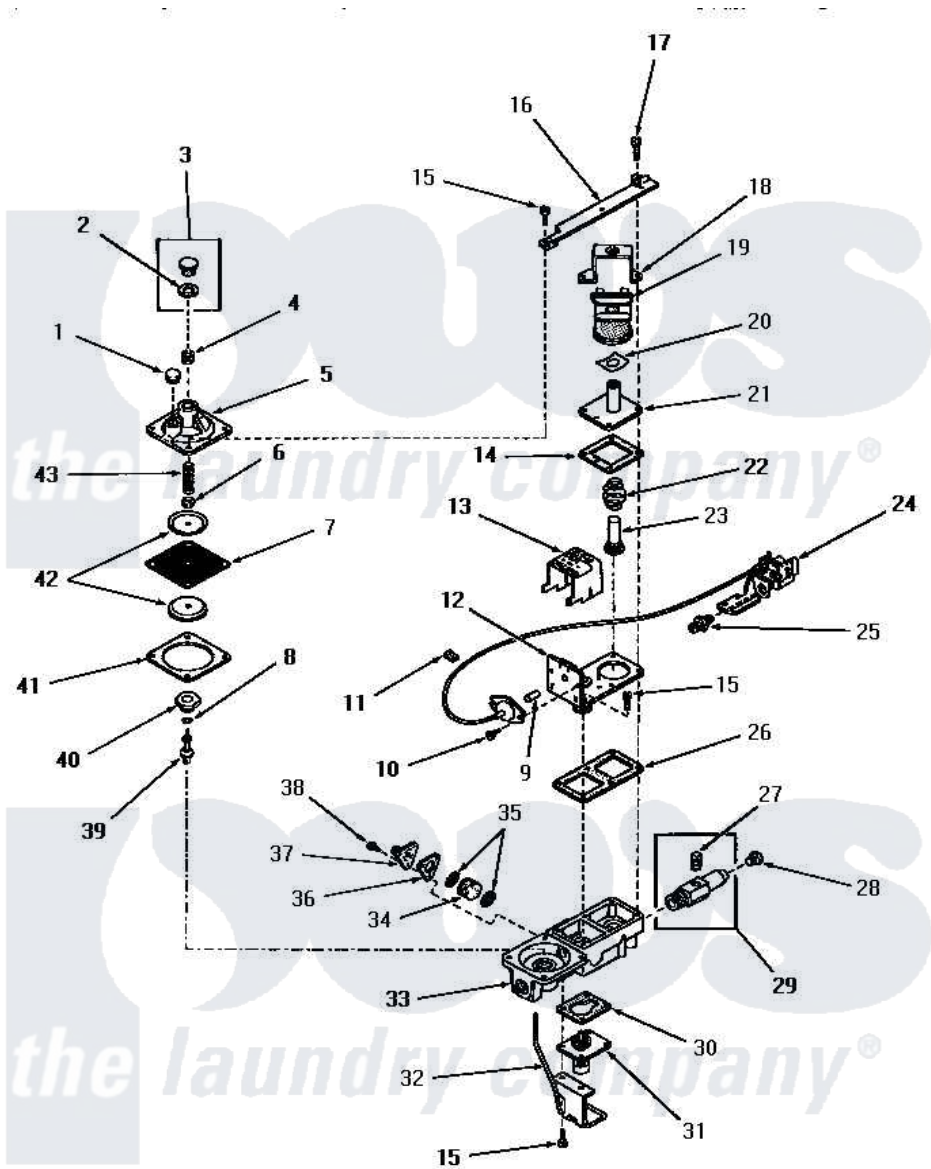

Amana DG6161 07 - 54488 GAS VALVE (NAT. / MIXED GAS)

54488 GAS VALVE (NAT./MIXED GAS)

Amana [Residential Amana DG6161 Washer Parts](#) Parts Diagram 07 - 54488 GAS VALVE (NAT. / MIXED GAS)
 Click on the part number to view part

Item	Original Part Number	Replaced By	Status	Part Description
1	54477		Not Available	CAP,VENT
2	0054474		Not Available	USE D7425607
3	Y0054476	D7431921Q		Gasket
4	54486C		Not Available	REGULATOR SCREW
5	51402Q		Not Available	REGULATOR COVER
6	51402V		Not Available	NUT
7	51402X		Not Available	DIAPHRAGM
8	51402Y		Not Available	GASKET
9	54486Z		Not Available	ACTUATING PIN
10	54486K		Not Available	SCREW
11	54486N		Not Available	CLAMP
12	54486D		Not Available	PILOT VALVE LATCH AND PLATE
13	54486G		Not Available	LATCH COVER
14	54486T		Not Available	GASKET
15	54486J		Not Available	SCREW
16	54485		Not Available	MOUNTING BRACKET

17	54486L	Not Available	SCREW
18	54486F	Not Available	COIL HOLD-DOWN BRACKET
19	54486A	Not Available	COIL,BURNER
20	51402G	Not Available	LEAF SPRING
21	54486U	Not Available	PLUNGER GUIDE
22	51999E	Not Available	SPRING
23	54486M	Not Available	PLUNGER
24	54484	Not Available	PILOT BURNER
25	54473	Not Available	ORIFICE,PILOT
26	54486R	Not Available	GASKET
27	20247		Plug, Pipe
28	51209	Not Available	ORIFICE,NG
29	0054480	Not Available	NET-PAN,DRAIN
30	54486S	Not Available	GASKET
31	54486Q	Not Available	RESET VALVE
32	54486E	Not Available	RESET LEVER AND BRACKET
33	54486B	Not Available	VALVE BODY
34	54486Y	Not Available	FILTER
35	54486X	Not Available	FILTER SCREEN
36	54486W	Not Available	GASKET
37	54486P	Not Available	OUTLET
38	54486H	Not Available	SCREW
39	51402AB	Not Available	REGULATOR PIN
40	51402AA	Not Available	REGULATOR PIN SEAT
41	51402Z	Not Available	GASKET
42	51402W	Not Available	DIAPHRAGM PLATE
43	51402U	Not Available	REGULATOR SPRING
NI	54488	Not Available	GAS VALVE