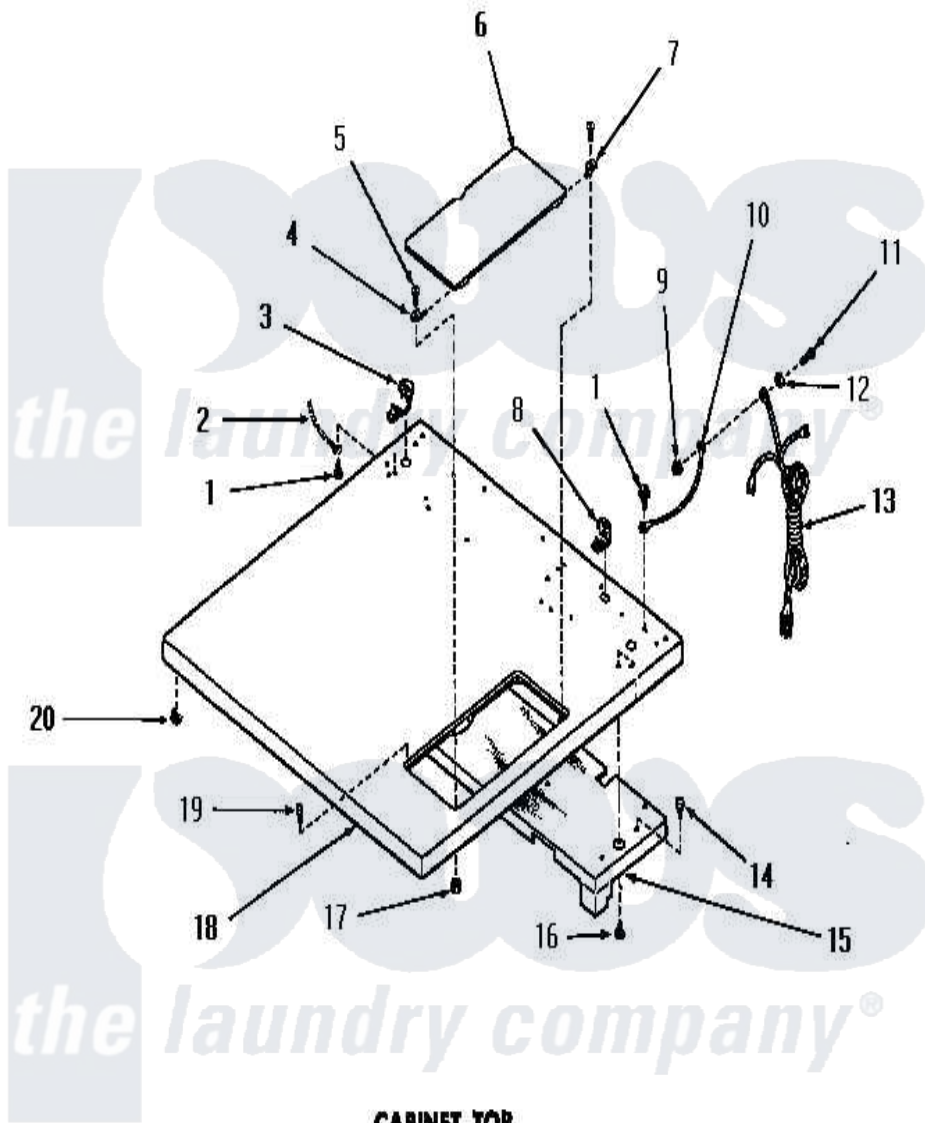

Amana DG6161 08 - CABINET TOP

**CABINET TOP
(Gas Models)**

Amana [Residential Amana DG6161 Washer Parts](#) Parts Diagram 08 - CABINET TOP
Click on the part number to view part

Item	Original Part Number	Replaced By	Status	Part Description
"	NOTE:		Not Available	HOUSING AND PANEL ASSEMBLY WILL BE SUPPLIED WHENEVER 52963GR LINT SCREEN HOUSING OR 53058GR INNER DOOR PANEL IS ORDERED
1	51924			Screw, 10-24 X 1/2 HeX
2	Y00000000		Not Available	SEE NOTE GROUND WIRE, GREEN
3	52113			Relief, Strain
4	51350			Hinge, Front
5	03630		Not Available	SCREW, 6-32 X 3/8 ROUND
6	52518W		Not Available	ACCESS DOOR, WHITE
"	52518A		Not Available	ACCESS DOOR, AVOCADO
"	52518H		Not Available	xREPLACE
"	52518C		Not Available	ACCESS DOOR, COPPERTONE
7	51351			Hinge, Rear

8	21903	211881		Grommet, Cord Part Not Used-Gas Models Only
9	23951	M0282009		Nut
10	54300		Not Available	GROUND WIRE, GREEN
11	20267			Screw, 10-24 X 3/8 Round
12	03815			Lockwasher, No.10 Ext Shk
13	51508		Not Available	POWER CORD
14	51355	51-355		5500w/240v, 13-23/32, Low Watt
15	52614		Not Available	TOP BAFFLE ASSEMBLY
16	23962	W10116760		Screw
17	22678			Nut, Nylon
18	52503C		Not Available	CABINET TOP, COPPERTONE
"	52503H		Not Available	CABINET TOP, HARVEST GOLD
"	52503A		Not Available	CABINET TOP, AVOCADO
"	52503W		Not Available	CABINET TOP, WHITE
19	53445			Bumper
20	23007		Not Available	CAGED NUT