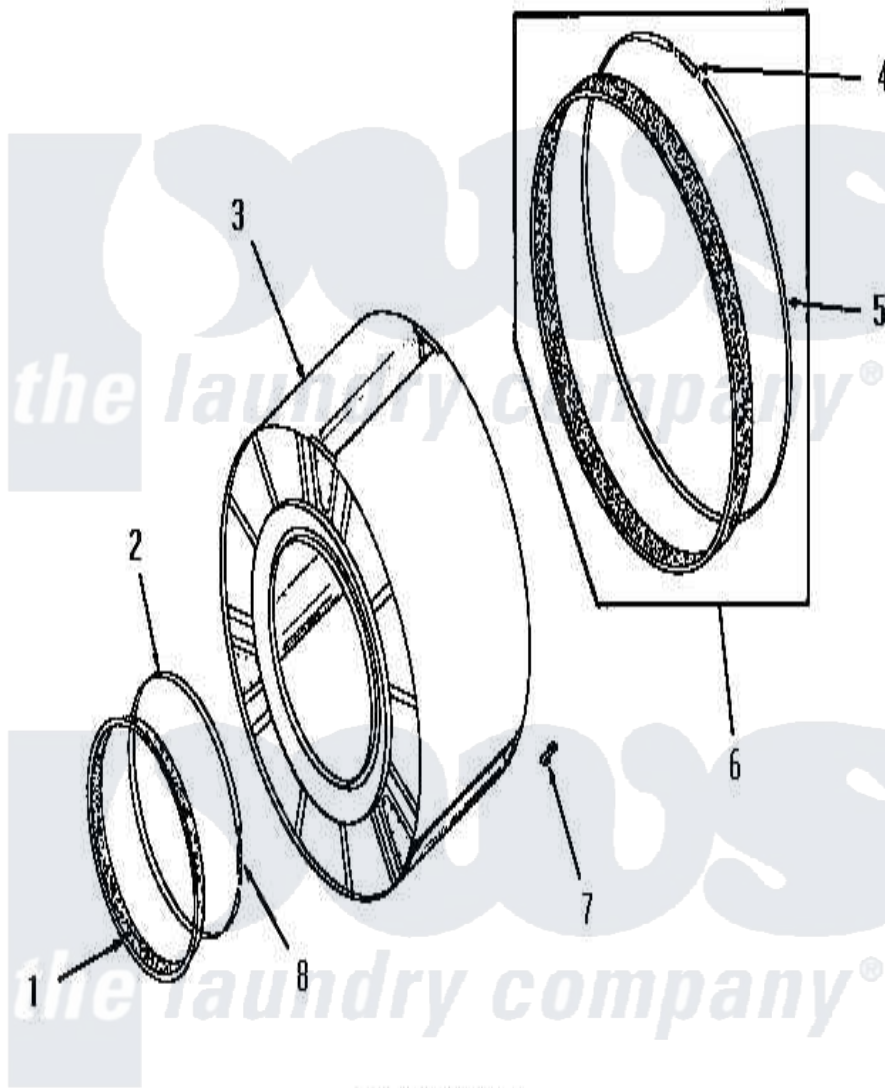

# Amana DG6161 09 - CLOTHES DRUM

**CLOTHES DRUM**

Amana [Residential Amana DG6161 Washer Parts](#) Parts Diagram 09 - CLOTHES DRUM  
 Click on the part number to view part

Item	Original Part Number	Replaced By	Status	Part Description
1	<a href="#">51881</a>			Seal, Front
2	<a href="#">50169</a>			Strap, Retainer
3	53137	<a href="#">53137ENG</a>		50/50 Solder
4	<a href="#">52310</a>			Spring
5	<a href="#">50781</a>			Strap, Seal
6	<a href="#">51883A</a>			Assembly, Seal
7	51201		Not Available	CLIP
8	<a href="#">50168</a>			Spring