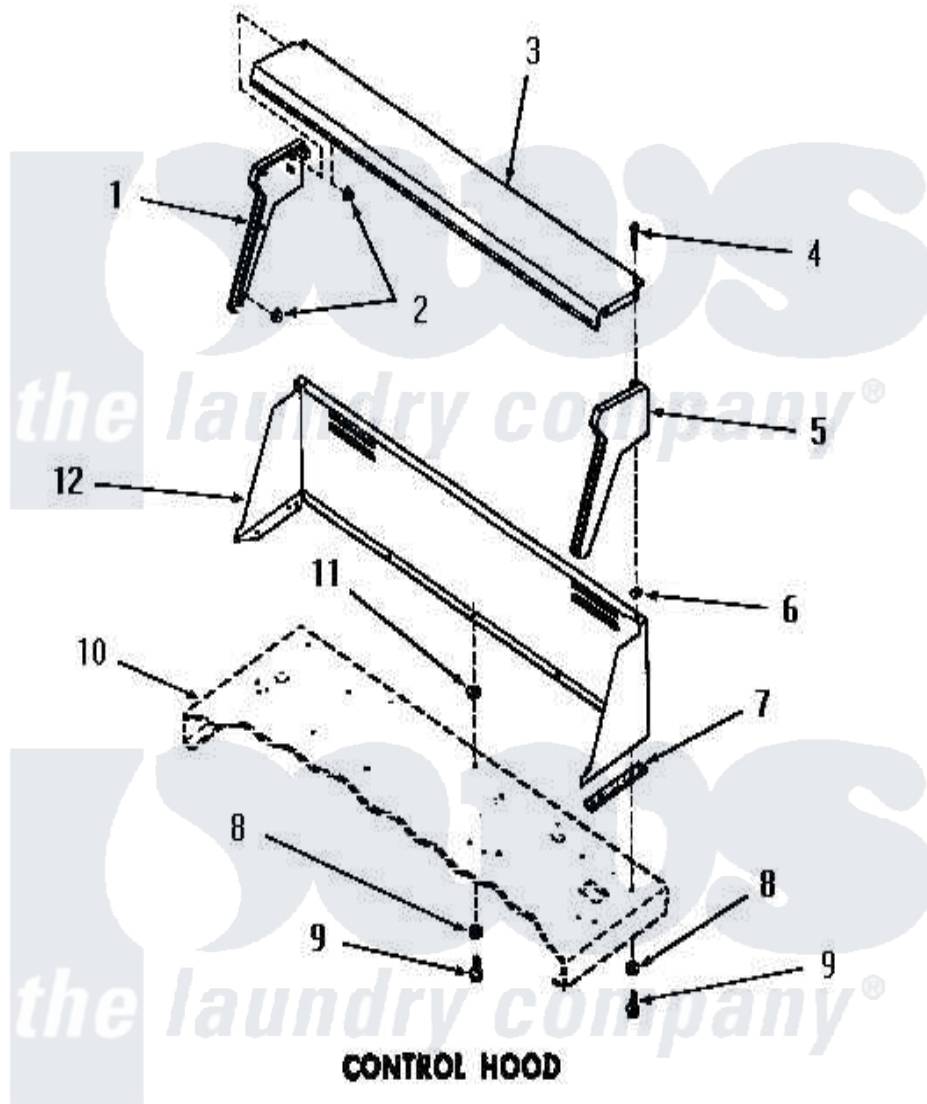

Amana DG6161 10 - CONTROL HOOD

Amana [Residential Amana DG6161 Washer Parts](#) Parts Diagram 10 - CONTROL HOOD

[Click on the part number to view part](#)

Item	Original Part Number	Replaced By	Status	Part Description
1	23367		Not Available	WIRING DIAGRAM
2	23409		Not Available	NUT
3	52921		Not Available	CONTROL HOOD TOP
4	25232		Not Available	SCREW,8AB-18X7/8 OVAL
5	23368	25190SPQ		Hood End
6	24522			Nut, Speed-8ab-18 C1995
7	23028		Not Available	GASKET,CONTROL BOX END
8	20493			Washer, 11/64 ID x 3/8 OD
9	23962	W10116760		Screw
10	Y00000000		Not Available	SEE NOTE CABINET TOP
11	23425		Not Available	WASHER,7/32IDX7/16ODX.
12	53446C		Not Available	CONTROL HOOD, COPPERTONE
"	53446W		Not Available	CONTROL HOOD, WHITE
"	53446H		Not Available	CONTROL HOOD, HARVEST GOLD