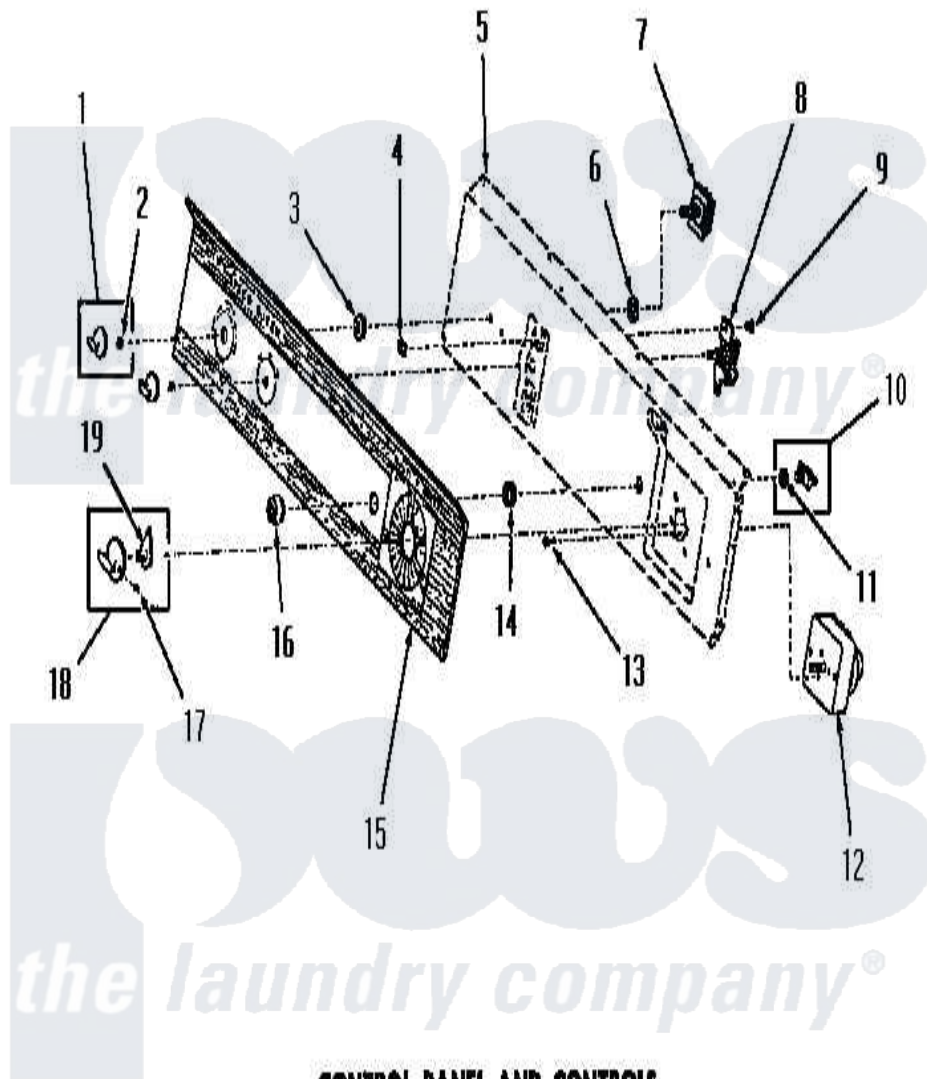

Amana DG6161 11 - CONTROL PANEL & CONTROLS

CONTROL PANEL AND CONTROLS

Amana [Residential Amana DG6161 Washer Parts](#) Parts Diagram 11 - CONTROL PANEL & CONTROLS
 Click on the part number to view part

Item	Original Part Number	Replaced By	Status	Part Description
1	23402		Not Available	KNOB, CONTROL
2	23392		Not Available	CLIP FOR 26816 KNOB
3	24391		Not Available	KNURLED NUT
4	23407			Nut, Speed-8A Tinn C15
5	Y00000000		Not Available	SEE NOTE PANEL SUPPORT PLATE
6	91176			Lockwasher, 3/8 Intshkp
7	52623	58032		Switch
8	53516		Not Available	BUZZER
9	23962	W10116760		Screw
10	53563		Not Available	SWITCH, DOOR RELEASE
11	52947			Nut, Hex 15/32-32
12	53466		Not Available	TIMER
13	70212			Screw, 8-32 X 5/32 RD H
14	23406		Not Available	KNURLED NUT
15	54811		Not Available	CONTROL PANEL
16	23130		Not Available	SWITCH COLLAR

17	25285	Not Available	SETSCREW
18	24858	Not Available	ASSY,KNOB-TIMER
19	24857	Not Available	INDICATOR