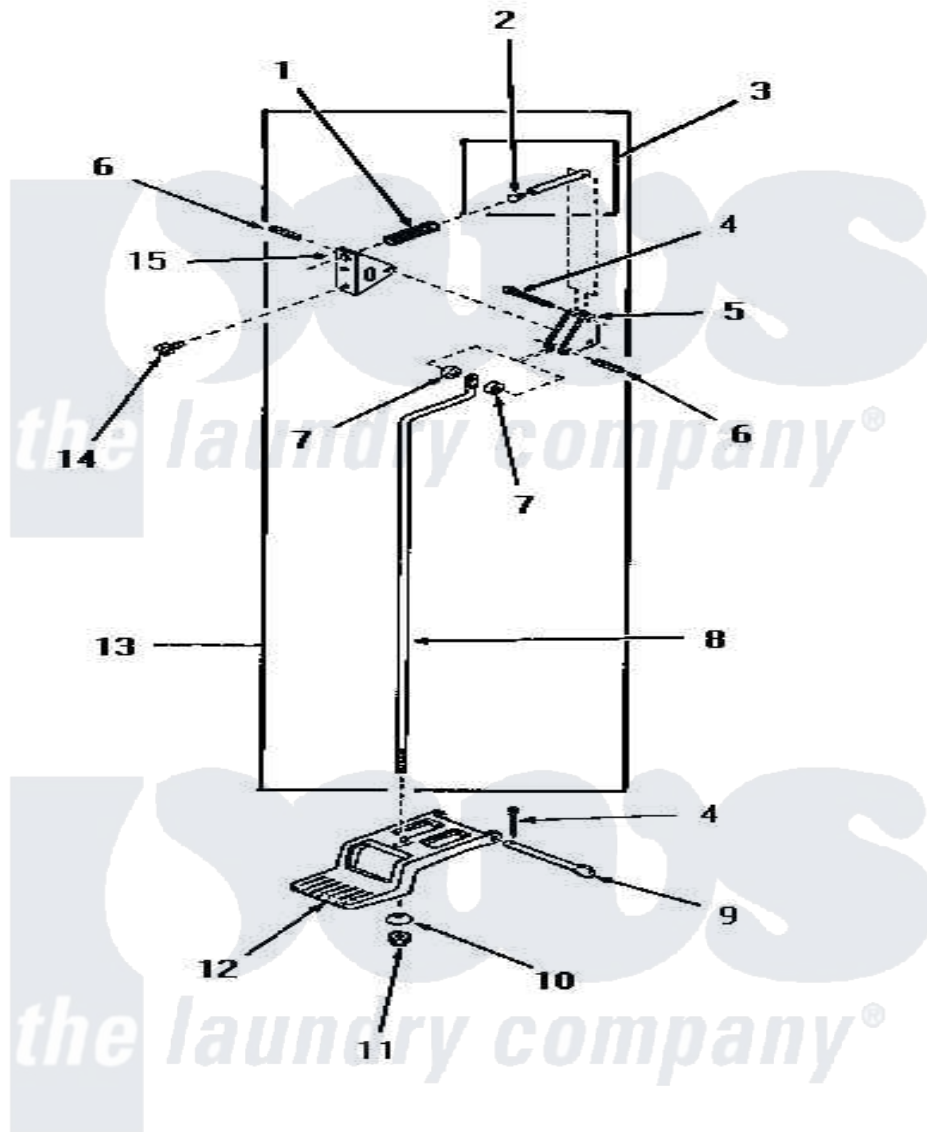

Amana DG6161 12 - DOOR RELEASE

DOOR RELEASE

Amana [Residential Amana DG6161 Washer Parts](#) Parts Diagram 12 - DOOR RELEASE
 Click on the part number to view part

Item	Original Part Number	Replaced By	Status	Part Description
1	51065		Not Available	DOOR RELEASE SPRING
2	51786		Not Available	PLUG
3	51841		Not Available	DOOR RELEASE PIN ASSEMBLY
4	02578			Pin, Cotter
5	51041		Not Available	DOOR RELEASE LEVER
6	51161		Not Available	PIN,ROLL 1/8 X 3/4
7	51121			Door Release Spacer
8	51837		Not Available	DOOR RELEASE ROD
9	51045		Not Available	PEDAL HINGE PIN
10	51046		Not Available	NYLON WASHER
11	51271		Not Available	NUT
12	51802			Pedal, Foot
13	51844		Not Available	DOOR RELEASE ASSEMBLY
14	51246		Not Available	SCREW
15	51052		Not Available	DOOR RELEASE BRACKET