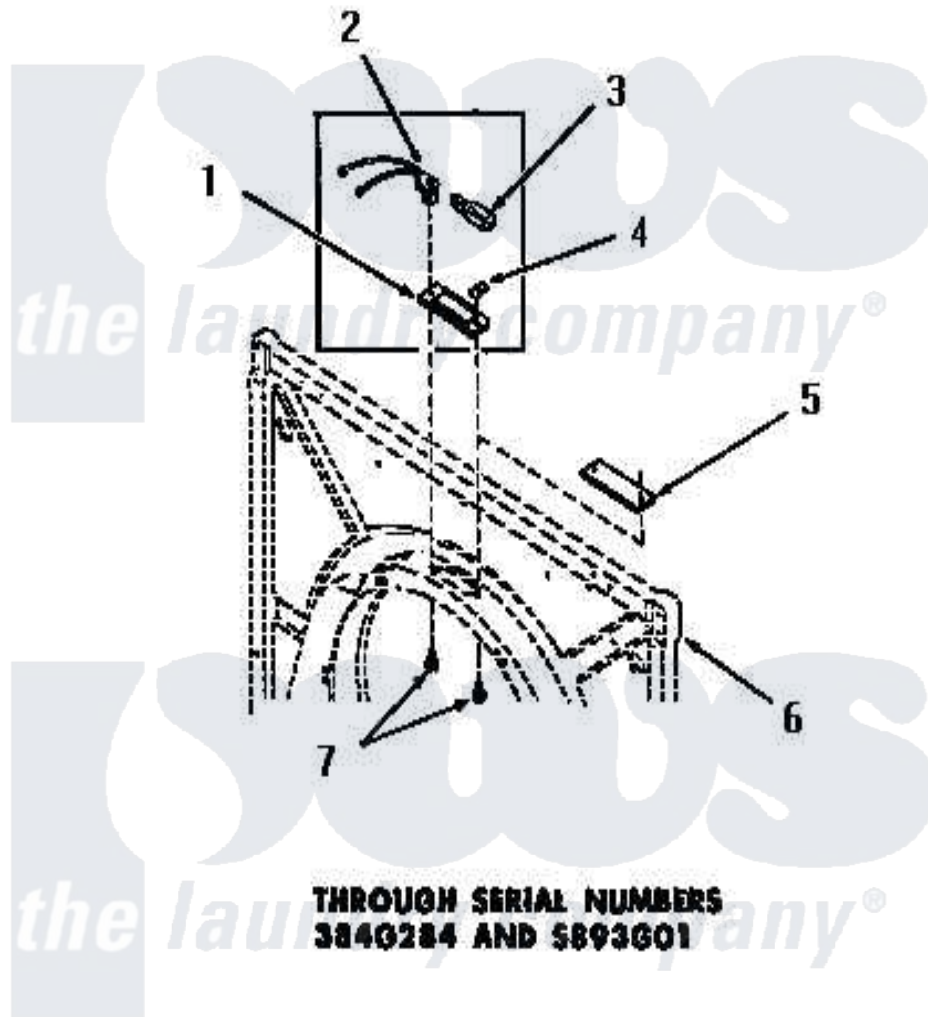

# Amana DG6161 13 - DRUM LIGHT & COVER PLATE

**THROUGH SERIAL NUMBERS  
3840284 AND 5893601**

[Amana Residential Amana DG6161 Washer Parts](#) Parts Diagram 13 - DRUM LIGHT & COVER PLATE  
Click on the part number to view part

Item	Original Part Number	Replaced By	Status	Part Description
1	<a href="#">51070</a>			Lens, Drum Light
2	Y51887		Not Available	BULB RECEPTACLE
3	21608	<a href="#">A3167501</a>		Lamp Oven, Int.
4	Y51788		Not Available	SPEED NUT
5	53911		Not Available	COVER PLATE
6	Y00000000		Not Available	SEE NOTE FRONT FRAME AND AIR SHROUD
7	51784		Not Available	SCREW, 10B-16 X 1/2 HEX