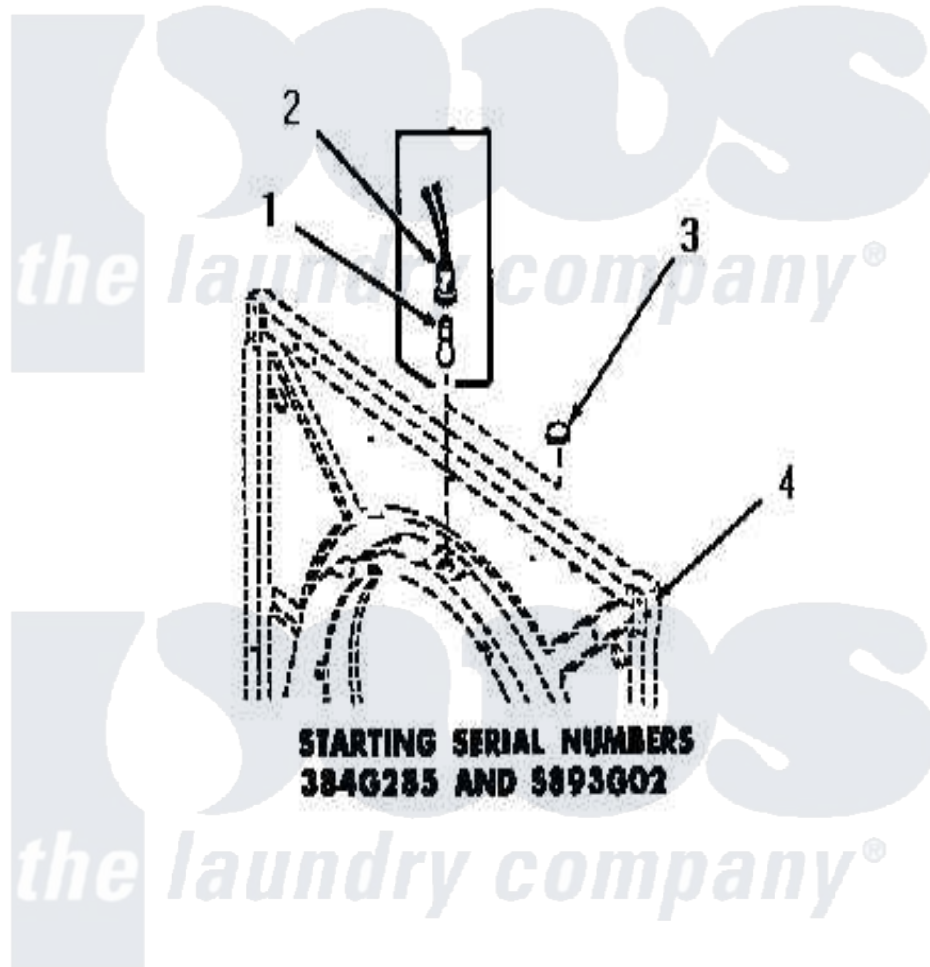

Amana DG6161 14 - DRUM LIGHT & COVER PLATE

[Amana Residential Amana DG6161 Washer Parts](#) Parts Diagram 14 - DRUM LIGHT & COVER PLATE
Click on the part number to view part

Item	Original Part Number	Replaced By	Status	Part Description
1	Y54608	31001575		Bulb, Cylinder Light
2	Y0054609	M0270519		Washer
3	54610		Not Available	PLUG BUTTON
4	Y00000000		Not Available	SEE NOTE FRONT FRAME AND AIR SHROUD