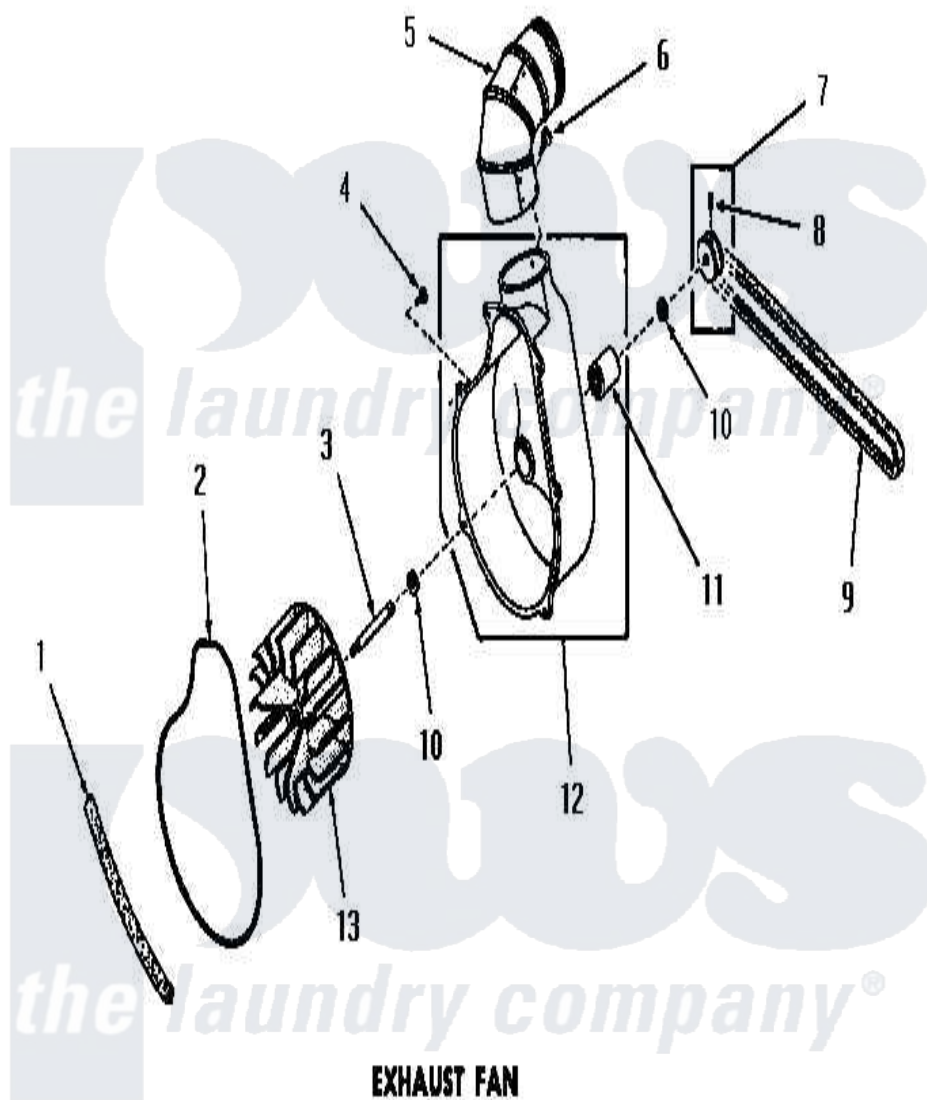

# Amana DG6161 15 - EXHAUST FAN

Amana [Residential Amana DG6161 Washer Parts](#) Parts Diagram 15 - EXHAUST FAN  
 Click on the part number to view part

Item	Original Part Number	Replaced By	Status	Part Description
1	<a href="#">51790</a>			Seal
2	<a href="#">51791</a>			Gasket, Housing
3	53519		Not Available	EXHAUST FAN SHAFT
4	51784		Not Available	SCREW, 10B-16 X 1/2 HEX
5	Y0052707	<a href="#">31986601B</a>		Switch, Rocker
6	23222	<a href="#">3177991</a>		Screw
7	53521		Not Available	ASSY, PULLEY
8	<a href="#">02771</a>			Screw, 1/4-20 x 3/8 Hex S
9	<a href="#">51994</a>			Belt
10	<a href="#">52549</a>			Washer, 501 ID X3/4 Odx
11	51991		Not Available	BEARING
12	51946		Not Available	HOUSING, BLOWER
13	90585		Not Available	IMPELLER