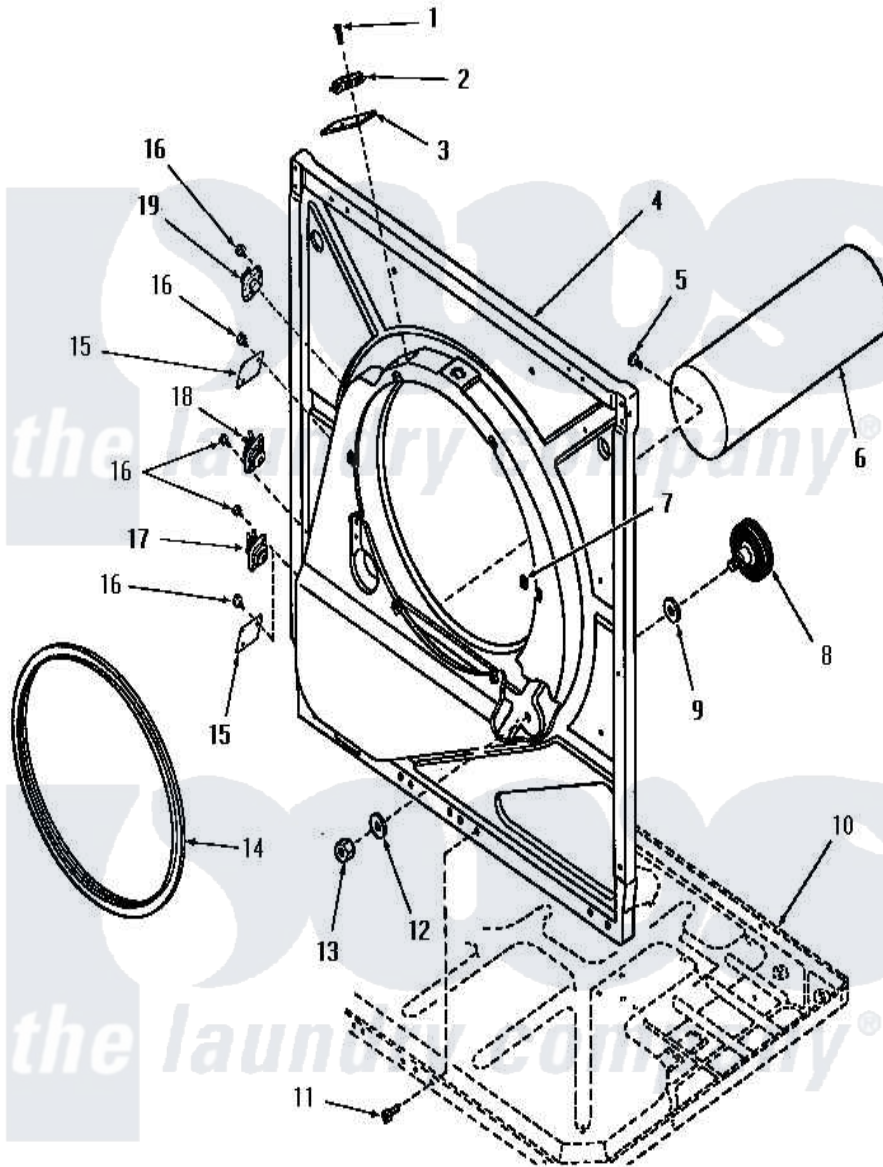

Amana DG6161 16 - FRONT FRAME & AIR SHROUD

FRONT FRAME AND AIR SHROUD

Amana Residential Amana DG6161 Washer Parts Parts Diagram 16 - FRONT FRAME & AIR SHROUD
 Click on the part number to view part

Item	Original Part Number	Replaced By	Status	Part Description
1	51783			Screw, 6b-20 X 7/8 HeX
2	Y51143		Not Available	SWITCH
3	52112			Insulation
4	51850		Not Available	FRONT FRAME AND AIR SHROUD
5	52150	489464		Screw
6	51821		Not Available	EXHAUST DUCT
7	52865		Not Available	SPEED NUT
8	53555	56285		Roller Cylinder
9	52123			Washer
10	Y00000000		Not Available	SEE NOTE FRAME BASE
11	51784		Not Available	SCREW,10B-16 X 1/2 HEX
12	52122			Washer
13	52124		Not Available	NUT
14	51798		Not Available	GASKET
15	52550		Not Available	COVER PLATE
16	23222	3177991		Screw

17 [54736](#)

Thermostat

18 [54737](#)

Thermostat

19 [53708](#)

Thermostat