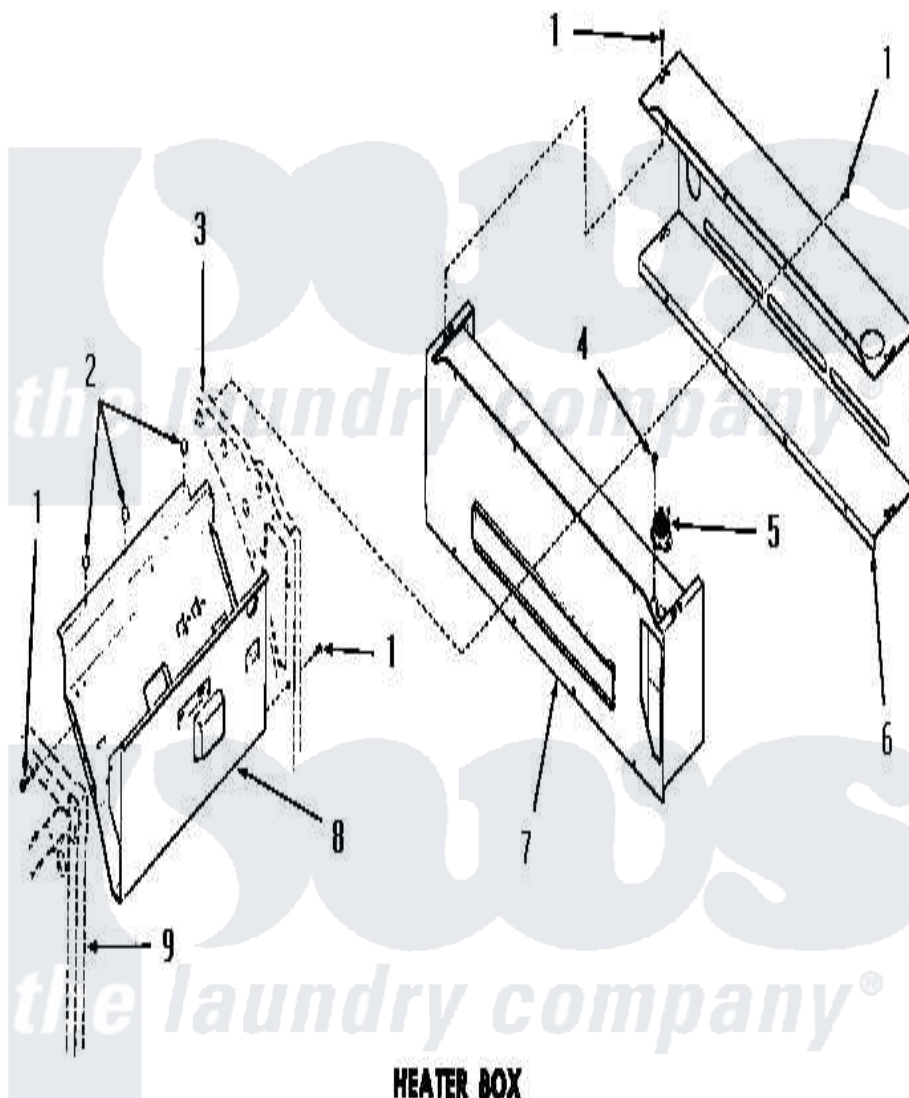

Amana DG6161 17 - HEATER BOX

HEATER BOX (Gas Models)

[Amana Residential Amana DG6161 Washer Parts](#) Parts Diagram 17 - HEATER BOX
Click on the part number to view part

Item	Original Part Number	Replaced By	Status	Part Description
1	51784		Not Available	SCREW,10B-16 X 1/2 HEX
2	52552		Not Available	BUMPER, OVEN DOOR
3	Y00000000		Not Available	SEE NOTE REAR FRAME
4	23222	3177991		Screw
5	51185		Not Available	THERMOSTAT,HEATER BOX
6	Y51862		Not Available	HEATER BOX
7	54717		Not Available	ASSY,HEATER BOX
8	Y52584		Not Available	BURNER SHIELD
9	Y00000000		Not Available	SEE NOTE FRONT FRAME AND AIR SHROUD