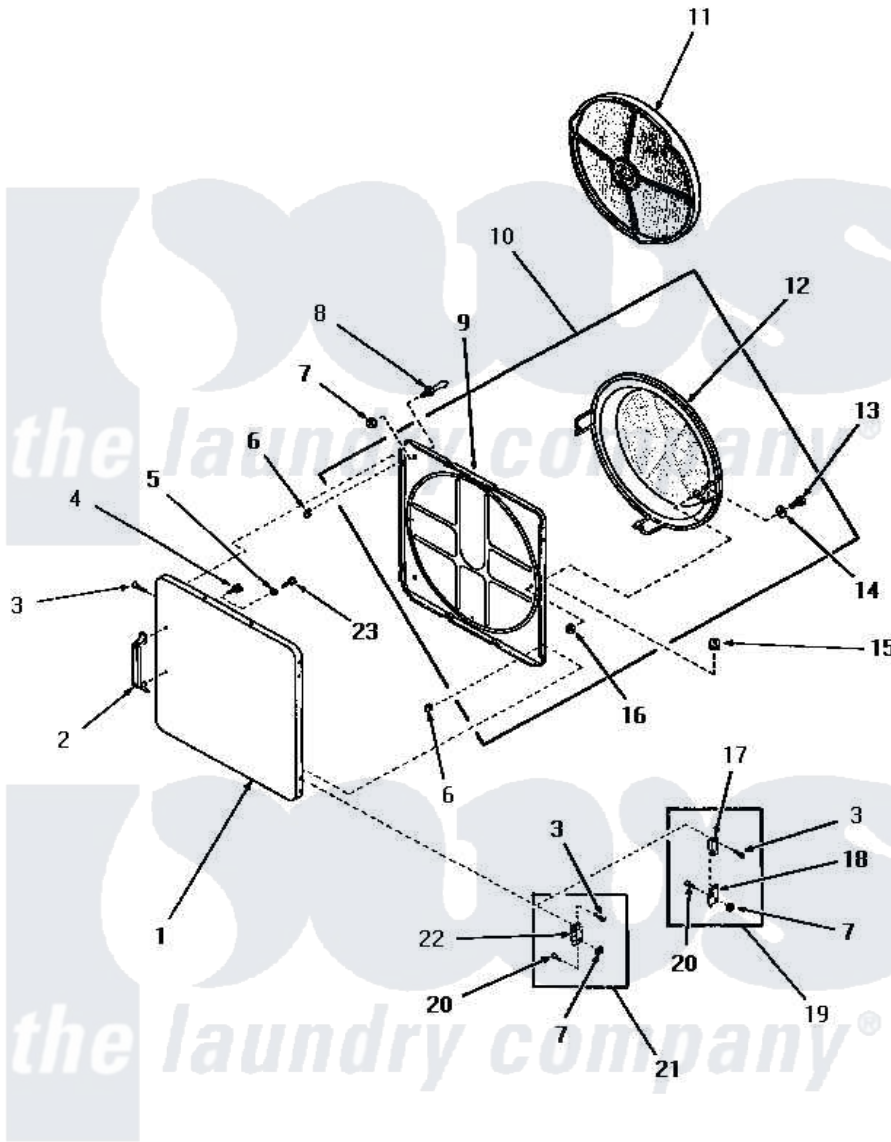

Amana DG6161 19 - LOADING DOOR (THRU SN 31V9368 & S66Y580)

LOADING DOOR (Through Serial Nos. 31V9368 and S66Y580)

Amana [Residential Amana DG6161 Washer Parts](#) Parts Diagram 19 - LOADING DOOR (THRU SN 31V9368 & S66Y580)
 Click on the part number to view part

Item	Original Part Number	Replaced By	Status	Part Description
1	52489W		Not Available	OUTER DOOR PANEL, WHITE
"	52489H		Not Available	OUTER DOOR PANEL, HARVEST GOLD
"	52489C		Not Available	OUTER DOOR PANEL, COPPERTONE
"	52489A		Not Available	OUTER DOOR PANEL, AVOCADO
2	54068	61925		Pull Door Commercial Black
3	52864	500226		Screw, 8b-16 x 5/8 Tap
4	52150	489464		Screw
5	Y20278		Not Available	LOCKWASHER
6	52865		Not Available	SPEED NUT
7	51236	488130		Nut
8	51992			Strike, Door
9	54730		Not Available	INNER DOOR PANEL
10	54738		Not Available	ASSY,HOUSING & PANEL
11	53002		Not Available	NO LONGER AVAILABLE

12	54731	54-731		Bake Element
13	24688		Not Available	CAP SCREW
14	Q6275		Not Available	WASHER
15	51858			Grommet
16	52566	27001225		Nut, Jam Mid Lock 1/4-20
17	Y0053944	D7772202		Air Duct. Bottom
18	Y0053945	D7772101		Shield-Light
19	Y00000000		Not Available	SEE NOTE MODELS DG3350, DG3300, DG3250 AND DG3240
20	22649			Screw, 8-32 X 13/32 FI
21	Y00000000		Not Available	SEE NOTE ALL OTHER MODELS
22	70014			Hinge
23	22024	20001169		22024 24