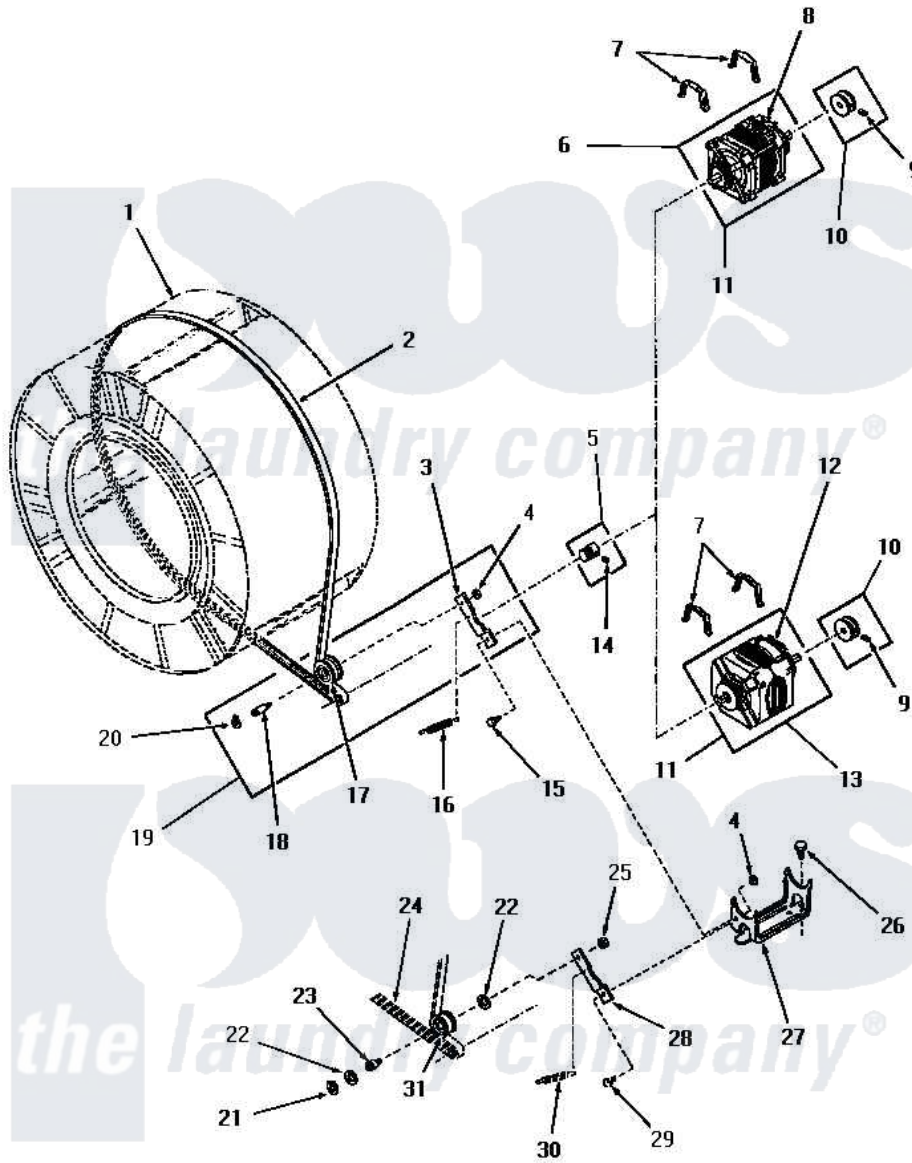

Amana DG6161 20 - MOTOR, IDLER & BELT

MOTOR, IDLER AND BELT

Amana [Residential Amana DG6161 Washer Parts](#) Parts Diagram 20 - MOTOR, IDLER & BELT
 Click on the part number to view part

Item	Original Part Number	Replaced By	Status	Part Description
1	Y00000000		Not Available	SEE NOTE CLOTHES DRUM
2	52556			Belt
3	54410		Not Available	LEVER, IDLER
4	52566	27001225		Nut, Jam Mid Lock 1/4-20
5	52593		Not Available	ASSY, MOTOR PULLEY
6	Y00000000		Not Available	SEE NOTE GENERAL ELECTRIC FORM "V" MOTOR
7	51789	660658		Clamp, Motor Mounting 343481 685441
8	53249		Not Available	SWITCH
9	02771			Screw, 1/4-20 x 3/8 Hex S
10	53522			Pulley, Motor
11	52697		Not Available	MOTOR
12	Y00000000		Not Available	SEE NOTE WESTINGHOUSE -- (NOT REPLACEABLE)
"	53213			Switch
"	53226		Not Available	SWITCH, MOTOR

"	53214	Not Available	MOTOR SWITCH, DELCO
13	Y00000000	Not Available	SEE NOTE GENERAL ELECTRIC FORM "T" MOTOR
14	52906	Not Available	SETSCREW
15	52567		Bolt, Shoulder
16	52323		Spring
17	Y54414		Assembly, Wheel And Bearing
18	54411	Not Available	SHAFT,IDLER LEVER
19	54415	Not Available	LEVER,IDLER
20	23748		Ring, Retaining
21	70061		Ring, Retaining
22	Y52564		Washer
23	52611	Not Available	SHAFT,IDLER xREPLACE
24	Y00000000	Not Available	SEE NOTE BELT
25	52124	Not Available	NUT
26	23928	Not Available	CAP SCREW AND LOCKWASHER
27	51824	Not Available	MOUNT,MOTOR
28	52562	Not Available	IDLER LEVER
29	Y00000000	Not Available	SEE NOTE SHOULDER BOLT
30	Y00000000	Not Available	SEE NOTE SPRING
31	52561	Not Available	IDLER PULLEY