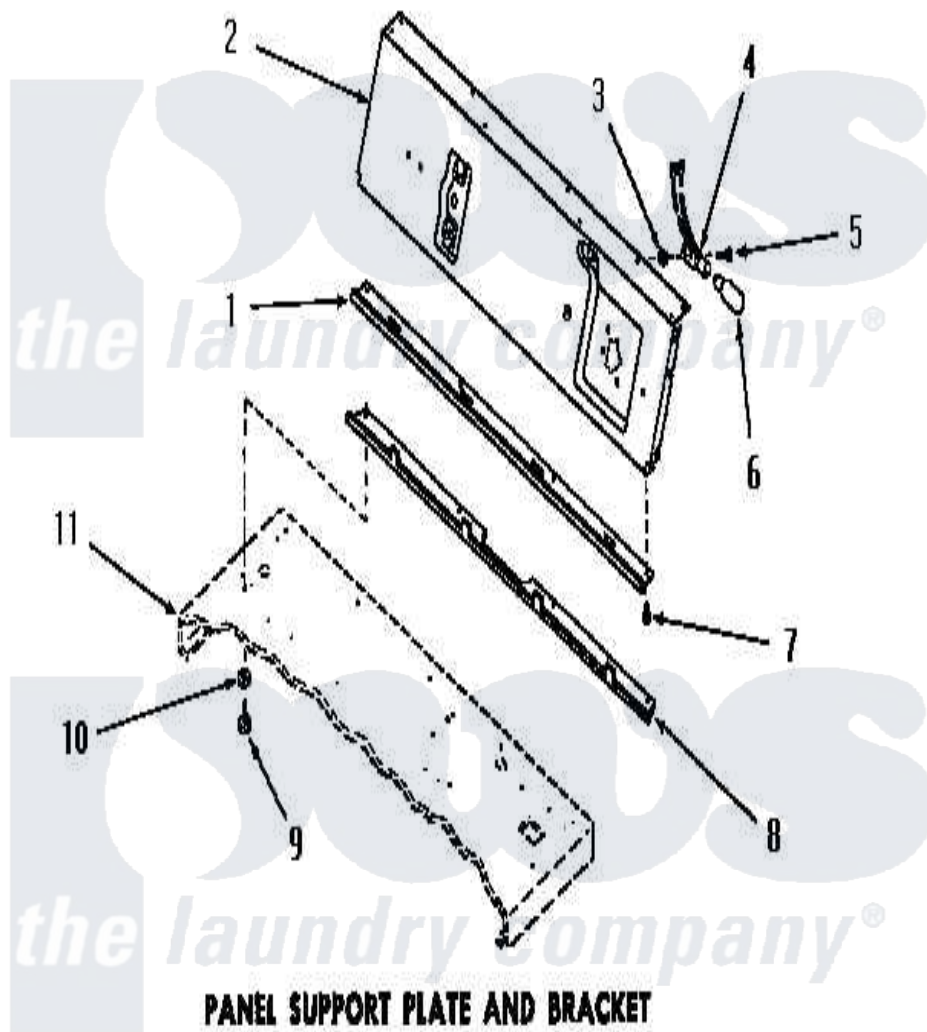

Amana DG6161 22 - PANEL SUPPORT PLATE & BRACKET

Amana [Residential Amana DG6161 Washer Parts](#) Parts Diagram 22 - PANEL SUPPORT PLATE & BRACKET
 Click on the part number to view part

Item	Original Part Number	Replaced By	Status	Part Description
1	Y52929		Not Available	PANEL TRIM
2	53628		Not Available	PANEL SUPPORT PLATE
"	0054750		Not Available	DOOR FRAME
3	22378		Not Available	NUT
4	Y22368		Not Available	BULB RECEPTACLE
5	20268	80399		SCREW Pan Head CR Rec 832x281
6	21608	A3167501		Lamp Oven, Int.
7	23222	3177991		Screw
8	52912		Not Available	PANEL SUPPORT BRACKET
9	23962	W10116760		Screw
10	20493			Washer, 11/64 ID x 3/8 OD
11	Y00000000		Not Available	SEE NOTE CABINET TOP