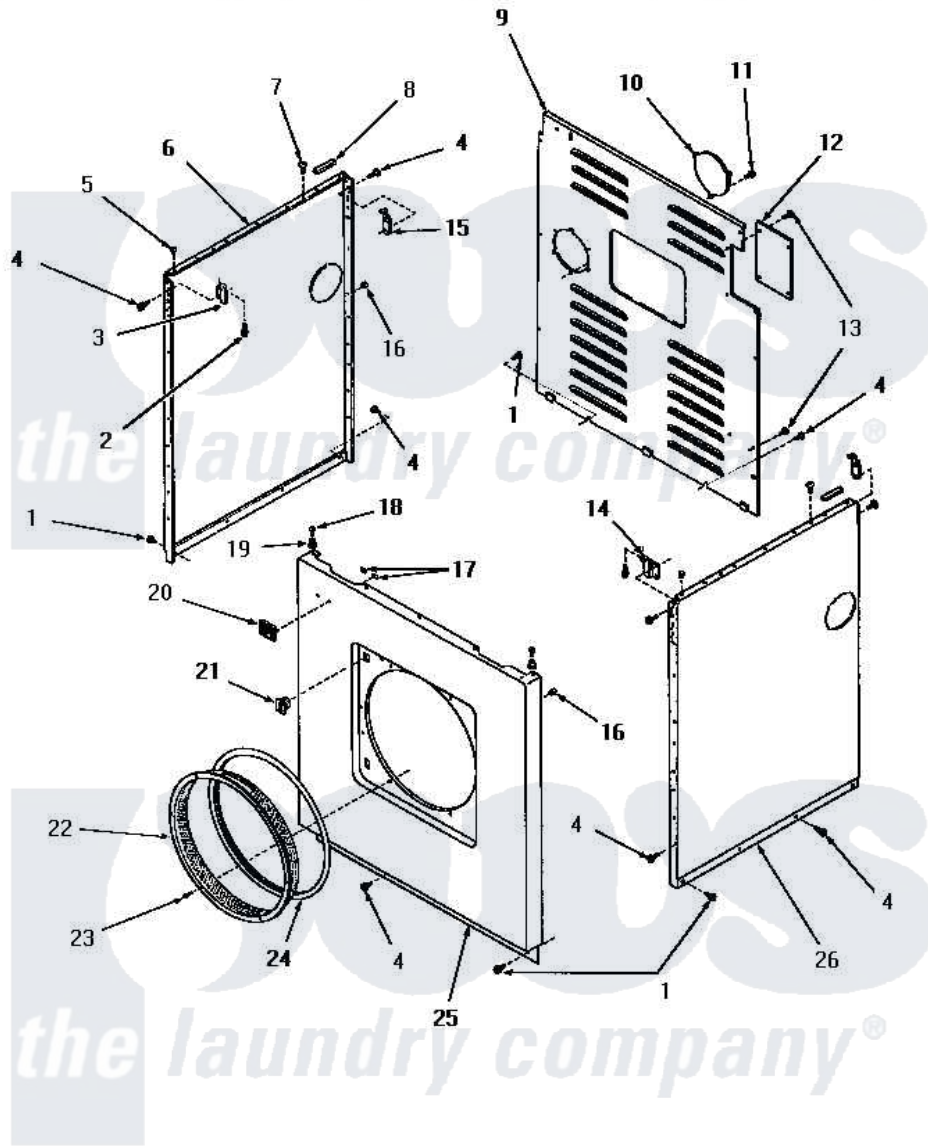

Amana DG6161 23 - PANELS

PANELS

Amana [Residential Amana DG6161 Washer Parts](#) Parts Diagram 23 - PANELS
 Click on the part number to view part

Item	Original Part Number	Replaced By	Status	Part Description
1	25723	27001200		Screw
2	23008			Screw, 10-24 X 3/4 Sems
3	22847		Not Available	BRACKET
4	51784		Not Available	SCREW,10B-16 X 1/2 HEX
5	21176			Bumper
6	52669W		Not Available	SIDE PANEL, LEFT, WHITE
"	52669C		Not Available	SIDE PANEL, LEFT, COPPERTONE
"	52669H		Not Available	SIDE PANEL, LEFT, HARVEST GOLD
"	52669A		Not Available	SIDE PANEL, LEFT, AVOCADO
7	52442		Not Available	SCREW, No.10-16 X 3/8"
8	80312			Bumper Pad
9	52677GR		Not Available	PANEL,REAR xREPLACE
"	52677A		Not Available	REAR PANEL, AVOCADO
"	52677H		Not Available	REAR PANEL, HARVEST GOLD