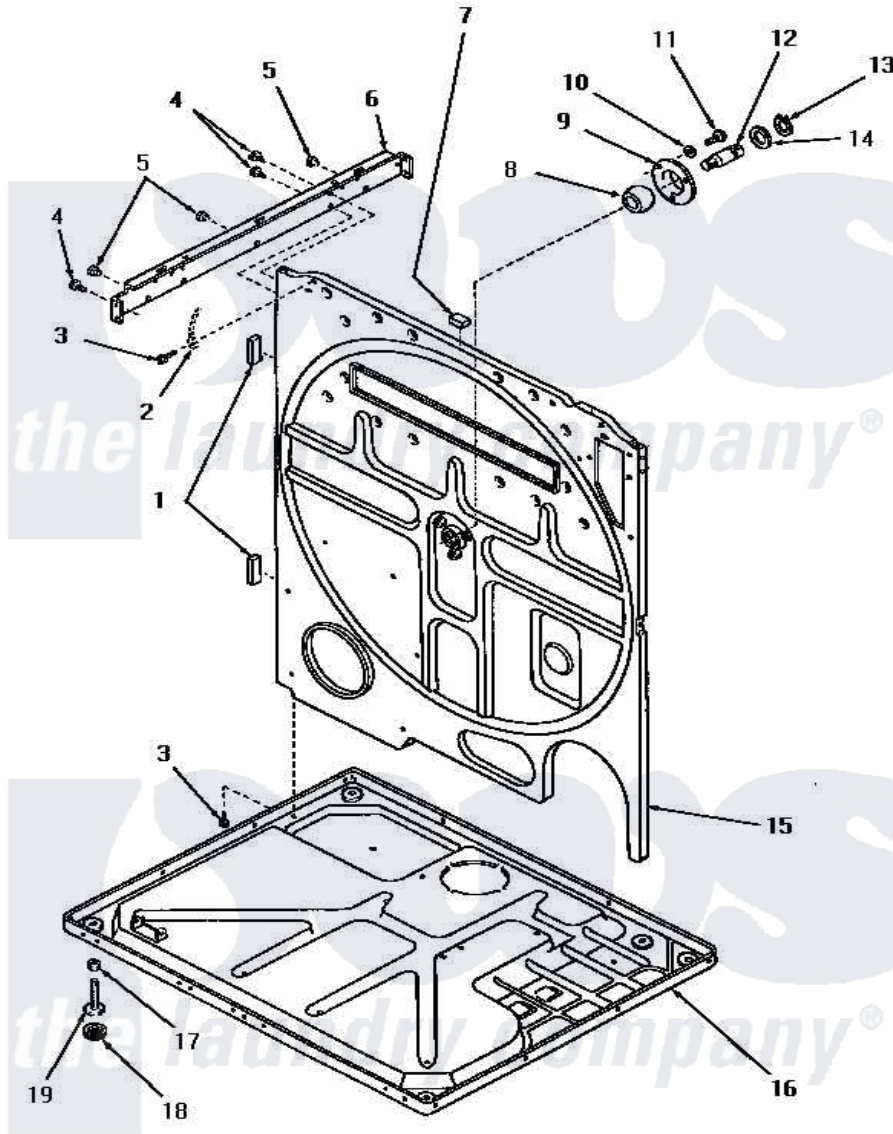

Amana DG6161 24 - REAR FRAME & FRAME BASE

REAR FRAME AND FRAME BASE

Amana [Residential Amana DG6161 Washer Parts](#) Parts Diagram 24 - REAR FRAME & FRAME BASE

[Click on the part number to view part](#)

Item	Original Part Number	Replaced By	Status	Part Description
1	20354		Not Available	BUMPER PAD
2	Y00000000		Not Available	SEE NOTE GROUND WIRE, GREEN
3	51784		Not Available	SCREW,10B-16 X 1/2 HEX
4	51780	3390631		Screw, 10-16 X 3/8
5	21685	40038001		Bumper
6	51818		Not Available	SUPPORT CHANNEL, RIGHT OR LEFT
7	Y0054053	Y0301205		ELement- L
8	Y52079			Bearing, Drum Shaft
9	51826		Not Available	COVER,BEARING
10	03189			LoCkwasher, 1/4 Std-C P
11	53589	8204624		Bolt
12	53132		Not Available	SHAFT,DRUM
13	70061			Ring, Retaining
14	Y52564			Washer
15	52574		Not Available	FRAME,REAR

16	Y52572	Not Available	FRAME BASE
17	52794	62739	Nut, Lock
18	70282	Y314137	Foot, Rubber
19	Y52696	Y305086	Adjustable Leg And Nut