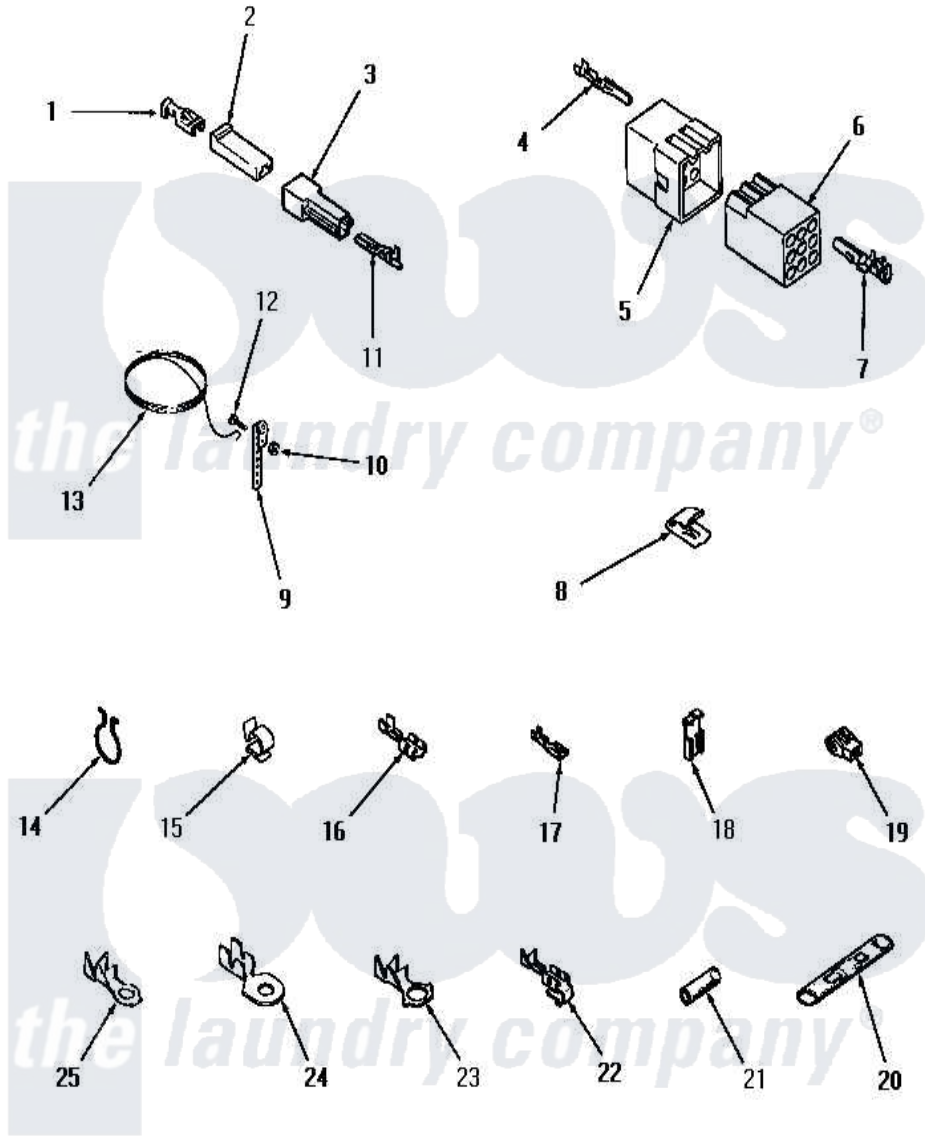

Amana DG6161 25 - WIRE & TERMINALS

WIRE AND TERMINALS

Amana [Residential Amana DG6161 Washer Parts](#) Parts Diagram 25 - WIRE & TERMINALS
 Click on the part number to view part

Item	Original Part Number	Replaced By	Status	Part Description
1	Y00115			Lock In Spade Terminal (18 Gaug (1/4 Inch-(1) 18 Gauge Wire)
2	90789			Connector
3	90788		Not Available	HOUSING, TAB
4	Y00116			Terminal, Pin-Male
5	23033			Plug, 9 Circuit
6	26163			Receptacle, 9 Circuit
7	Y00117	5011-XX		093 Female Socket
8	20309			Cable Clip
9	21430		Not Available	STRAP, GROUND
10	Y20276		Not Available	NUT
11	00133			Terminal, Tab-1/4 Male
12	21431		Not Available	ROUND HEAD SCREW
13	Y21429		Not Available	GROUND WIRE
14	51291			Clip, Wire
15	21036			Clip, Cable

16	Y00119		Not Available	SPADE TERMINAL(18 GAUGE) (1/4 INCH-(1) 18 GAUGE WIRE)
17	00112			Terminal, Spade-3/16 Fe
18	Y00120			Terminal, Flag-1/4 Fema
19	70210		Not Available	INSULATOR,BLUE
20	21091		Not Available	CONNECTOR TWO 1/4 INCH MALE
21	Y21365	503670		Sleeve Insulator
22	Y00114			Spade Terminal
23	Y00113		Not Available	TERMINAL,RING-1/4 STUD
24	Y00111			Ring Terminal No.10 No.10 18 Gauge Wires Or
25	00110			No.10 18 Gauge Wire
NI	20680		Not Available	18 GAUGE WIRE
"	20679		Not Available	WIRE, 12 GAUGE