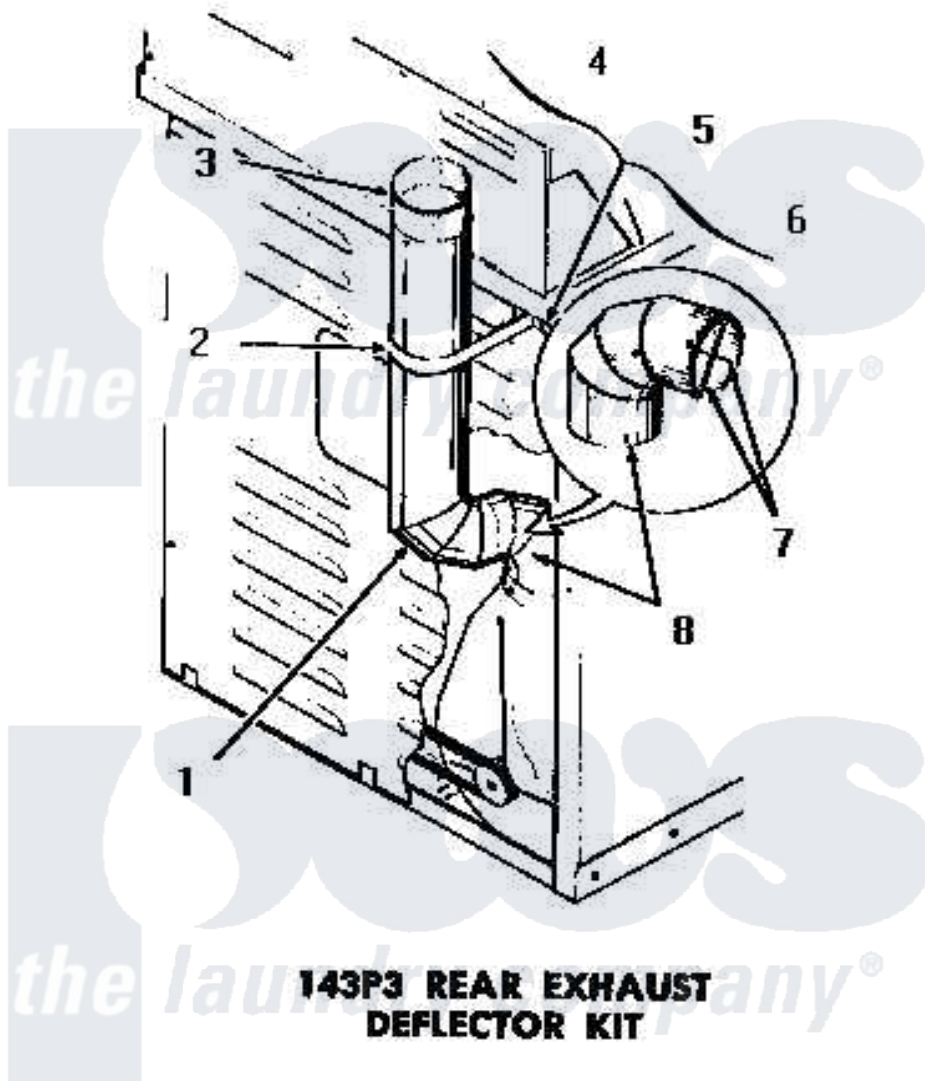

Amana DG6181 02 - 143P3 REAR EXHAUST DEFLECTOR KIT

Amana [Residential Amana DG6181 Washer Parts](#) Parts Diagram 02 - 143P3 REAR EXHAUST DEFLECTOR KIT
 Click on the part number to view part

Item	Original Part Number	Replaced By	Status	Part Description
1	51917		Not Available	ELBOW
2	52127		Not Available	SUPPORT BRACKET
3	Y52129		Not Available	EXHAUST PIPE, 4" X 18"
4	20267			Screw, 10-24 X 3/8 Round
5	03815			Lockwasher, No.10 Ext Shk
6	03673		Not Available	NUT
7	Y00000000		Not Available	SEE NOTE CUT AND REMOVE WIRE GUARDS
8	Y00000000		Not Available	SEE NOTE DRYER EXHAUST ELBOW -- (SUPPLIED WITH DRYER)
NI	143P3		Not Available	REAR EXHAUST DEFLECTOR KIT