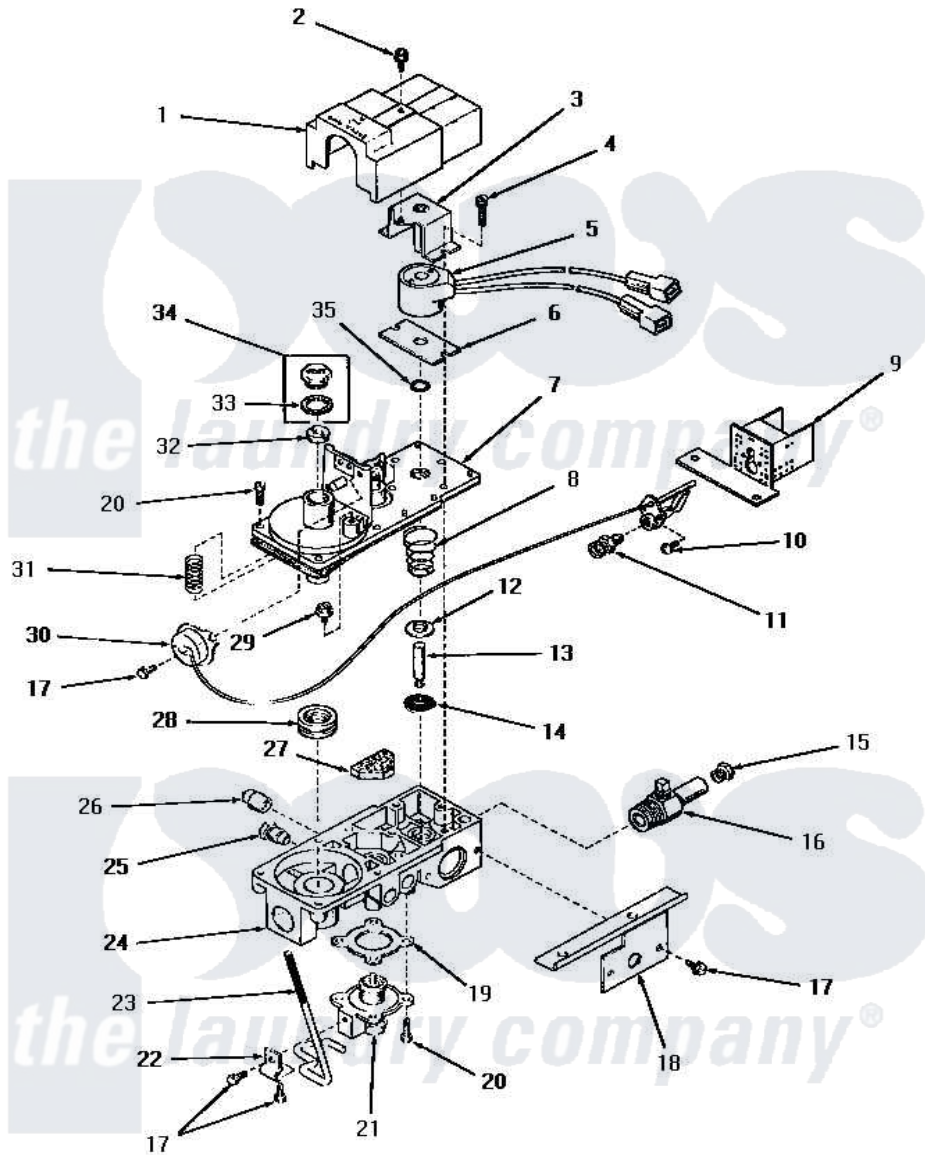

# Amana DG6181 06 - 53377 GAS VALVE (NAT. / MIXED)

## 53377 GAS VALVE (NAT./MIXED GAS)

Amana [Residential Amana DG6181 Washer Parts](#) Parts Diagram 06 - 53377 GAS VALVE (NAT. / MIXED)  
 Click on the part number to view part

Item	Original Part Number	Replaced By	Status	Part Description
1	53377S		Not Available	VALVE HOUSING
2	53379B		Not Available	HEX HEAD SCREW
3	53377B		Not Available	PLUNGER GUIDE AND BRACKET
4	53379C		Not Available	HEX HEAD SCREW
5	53377A		Not Available	COIL,BURNER
6	53377C		Not Available	PLATE
7	53377K		Not Available	VALVE COVER AND GASKET
8	53377Y		Not Available	VALVE SPRING
9	53377F		Not Available	PILOT SHIELD
10	53379F		Not Available	ROUND HEAD SCREW
11	<a href="#">53387</a>			Orifice, NG
12	53377L		Not Available	STIFFENER
13	53377M		Not Available	PLUNGER SHAFT
14	53377N		Not Available	PLUNGER SEAT
15	51209		Not Available	ORIFICE,NG

16	53377W	Not Available	BURNER ORIFICE ADAPTER
17	53379D	Not Available	HEX HEAD SCREW
18	53377Q	Not Available	MOUNTING BRACKET
19	53377H	Not Available	GASKET
20	53379E	Not Available	HEX HEAD SCREW
21	53377G	Not Available	RESET VALVE
22	53377U	Not Available	CLAMP
23	53377J	Not Available	RESET LEVER
24	53377P	Not Available	VALVE BODY
25	53377V	Not Available	SCREW, COMPRESSION
26	<a href="#">20247</a>		Plug, Pipe
27	53377T	Not Available	FILTER
28	52966R	Not Available	REGULATOR SEAT
29	53377Z	Not Available	HEX HEAD SCREW
30	53377E	Not Available	BURNER, PILOT
31	53377X	Not Available	REGULATOR SPRING
32	52966M	Not Available	REGULATOR SCREW
33	52966L	Not Available	GASKET
34	53558	Not Available	SCREW, VENT
35	53377D	Not Available	O-RING
NI	53377	Not Available	VALVE, GAS