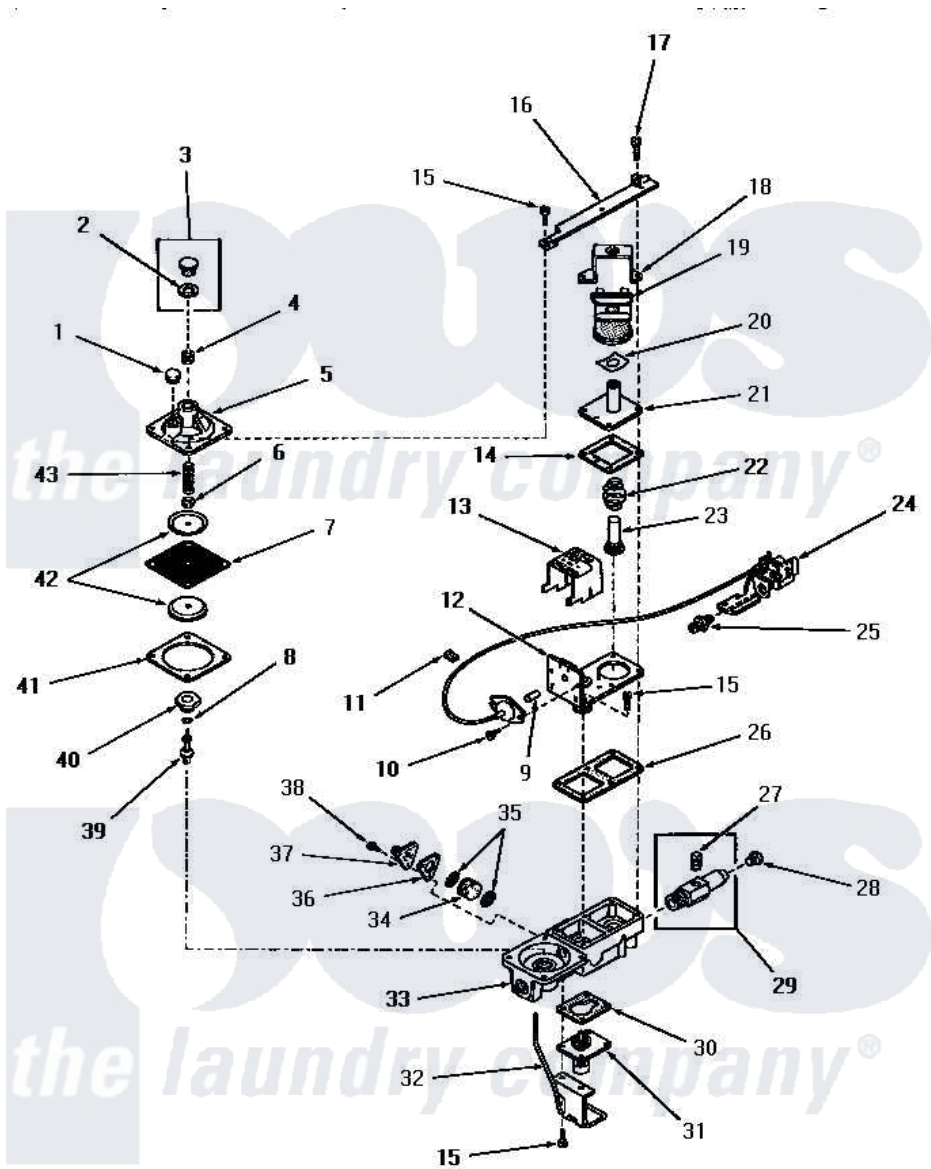

Amana DG6181 07 - 54488 GAS VALVE (NAT. / MIXED GAS)

54488 GAS VALVE (NAT./MIXED GAS)

Amana [Residential Amana DG6181 Washer Parts](#) Parts Diagram 07 - 54488 GAS VALVE (NAT. / MIXED GAS)
 Click on the part number to view part

Item	Original Part Number	Replaced By	Status	Part Description
1	54477		Not Available	CAP,VENT
2	0054474		Not Available	USE D7425607
3	Y0054476	D7431921Q		Gasket
4	54486C		Not Available	REGULATOR SCREW
5	51402Q		Not Available	REGULATOR COVER
6	51402V		Not Available	NUT
7	51402X		Not Available	DIAPHRAGM
8	51402Y		Not Available	GASKET
9	54486Z		Not Available	ACTUATING PIN
10	54486K		Not Available	SCREW
11	54486N		Not Available	CLAMP
12	54486D		Not Available	PILOT VALVE LATCH AND PLATE
13	54486G		Not Available	LATCH COVER
14	54486T		Not Available	GASKET
15	54486J		Not Available	SCREW
16	54485		Not Available	MOUNTING BRACKET

17	54486L	Not Available	SCREW
18	54486F	Not Available	COIL HOLD-DOWN BRACKET
19	54486A	Not Available	COIL,BURNER
20	51402G	Not Available	LEAF SPRING
21	54486U	Not Available	PLUNGER GUIDE
22	51999E	Not Available	SPRING
23	54486M	Not Available	PLUNGER
24	54484	Not Available	PILOT BURNER
25	54473	Not Available	ORIFICE,PILOT
26	54486R	Not Available	GASKET
27	20247		Plug, Pipe
28	51209	Not Available	ORIFICE,NG
29	0054480	Not Available	NET-PAN,DRAIN
30	54486S	Not Available	GASKET
31	54486Q	Not Available	RESET VALVE
32	54486E	Not Available	RESET LEVER AND BRACKET
33	54486B	Not Available	VALVE BODY
34	54486Y	Not Available	FILTER
35	54486X	Not Available	FILTER SCREEN
36	54486W	Not Available	GASKET
37	54486P	Not Available	OUTLET
38	54486H	Not Available	SCREW
39	51402AB	Not Available	REGULATOR PIN
40	51402AA	Not Available	REGULATOR PIN SEAT
41	51402Z	Not Available	GASKET
42	51402W	Not Available	DIAPHRAGM PLATE
43	51402U	Not Available	REGULATOR SPRING
NI	54488	Not Available	GAS VALVE