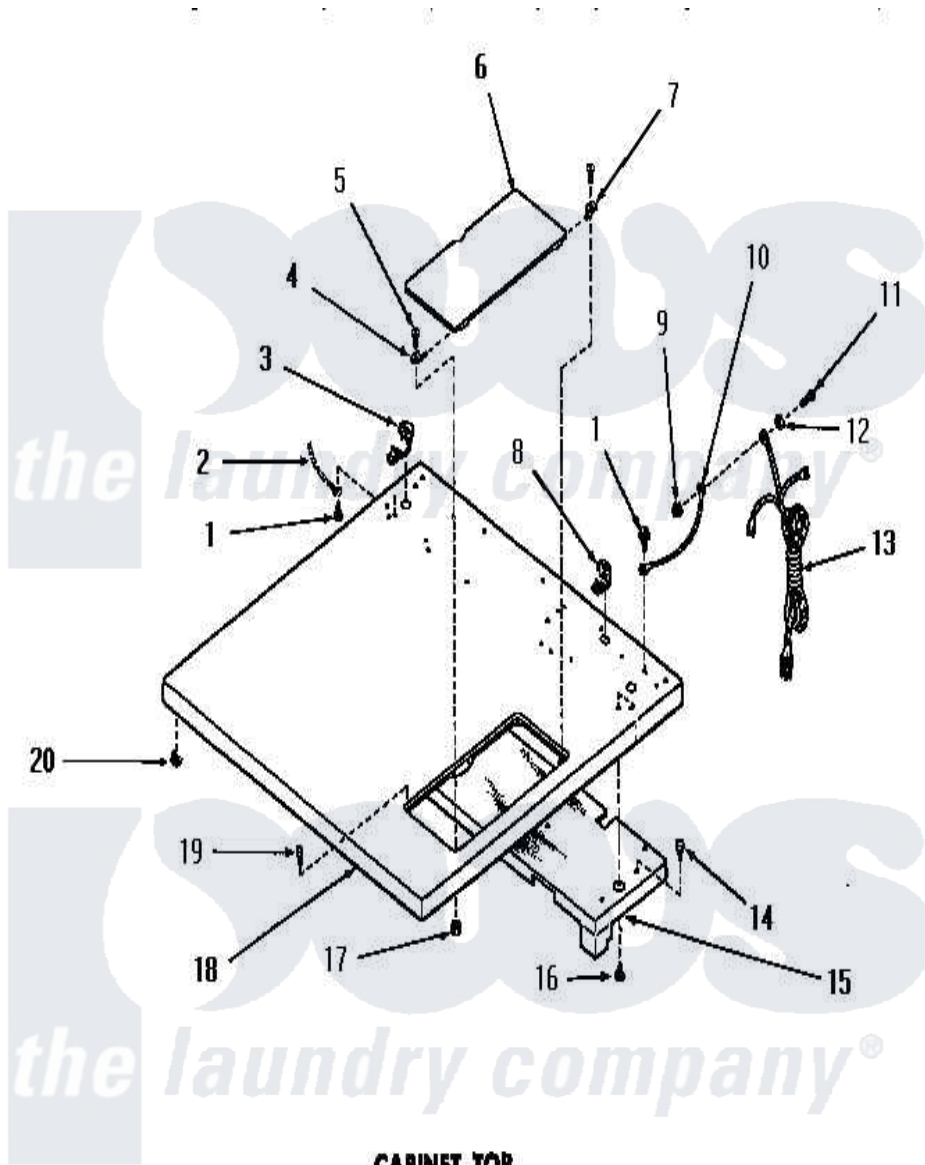

Amana DG6181 08 - CABINET TOP

**CABINET TOP
(Gas Models)**

Amana [Residential Amana DG6181 Washer Parts](#) Parts Diagram 08 - CABINET TOP
Click on the part number to view part

Item	Original Part Number	Replaced By	Status	Part Description
"	NOTE:		Not Available	HOUSING AND PANEL ASSEMBLY WILL BE SUPPLIED WHENEVER 52963GR LINT SCREEN HOUSING OR 53058GR INNER DOOR PANEL IS ORDERED
1	51924			Screw, 10-24 X 1/2 HeX
2	Y00000000		Not Available	SEE NOTE GROUND WIRE, GREEN
3	52113			Relief, Strain
4	51350			Hinge, Front
5	03630		Not Available	SCREW, 6-32 X 3/8 ROUND
6	52518W		Not Available	ACCESS DOOR, WHITE
"	52518A		Not Available	ACCESS DOOR, AVOCADO
"	52518H		Not Available	xREPLACE
"	52518C		Not Available	ACCESS DOOR, COPPERTONE
7	51351			Hinge, Rear

8	21903	211881	Grommet, Cord Part Not Used-Gas Models Only
9	23951	M0282009	Nut
10	54300	Not Available	GROUND WIRE, GREEN
11	20267		Screw, 10-24 X 3/8 Round
12	03815		Lockwasher, No.10 Ext Shk
13	51508	Not Available	POWER CORD
14	51355	51-355	5500w/240v, 13-23/32, Low Watt
15	52614	Not Available	TOP BAFFLE ASSEMBLY
16	23962	W10116760	Screw
17	22678		Nut, Nylon
18	52503C	Not Available	CABINET TOP, COPPERTONE
"	52503H	Not Available	CABINET TOP, HARVEST GOLD
"	52503A	Not Available	CABINET TOP, AVOCADO
"	52503W	Not Available	CABINET TOP, WHITE
19	53445		Bumper
20	23007	Not Available	CAGED NUT