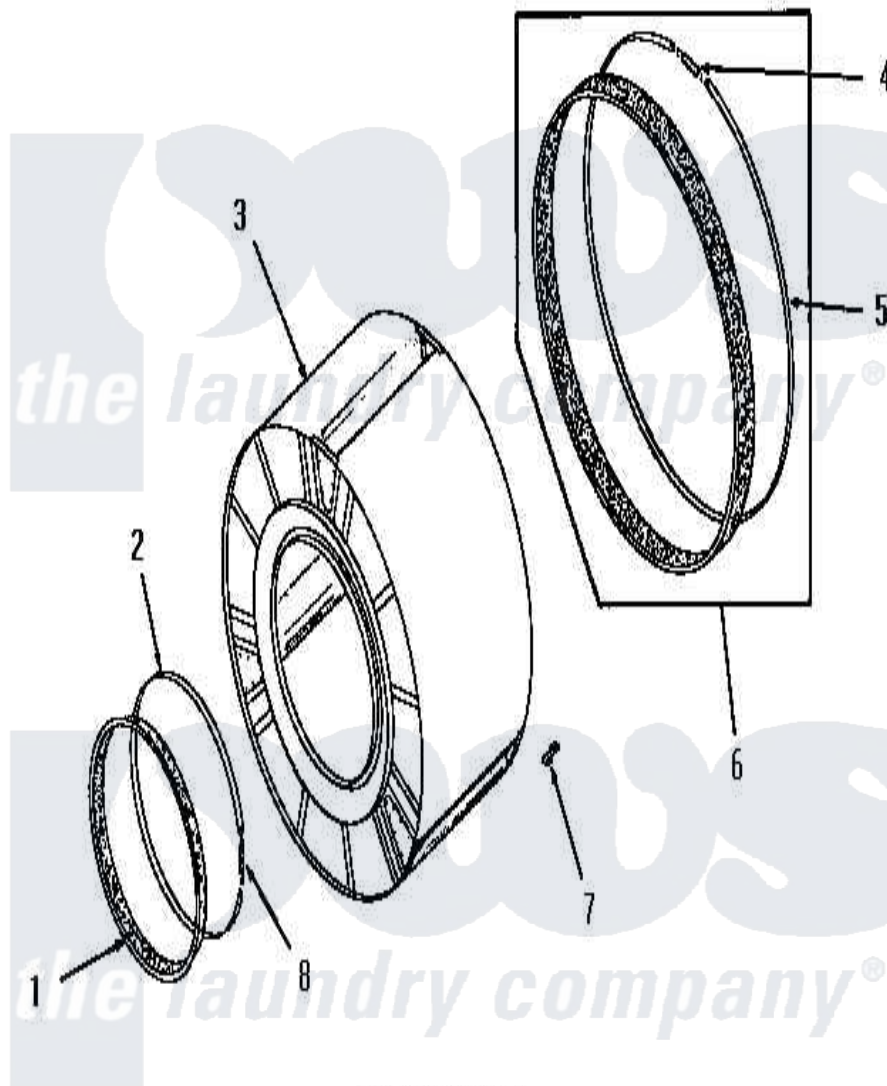

# Amana DG6181 09 - CLOTHES DRUM

**CLOTHES DRUM**

Amana [Residential Amana DG6181 Washer Parts](#) Parts Diagram 09 - CLOTHES DRUM  
 Click on the part number to view part

Item	Original Part Number	Replaced By	Status	Part Description
1	<a href="#">51881</a>			Seal, Front
2	<a href="#">50169</a>			Strap, Retainer
3	53137	<a href="#">53137ENG</a>		50/50 Solder
4	<a href="#">52310</a>			Spring
5	<a href="#">50781</a>			Strap, Seal
6	<a href="#">51883A</a>			Assembly, Seal
7	51201		Not Available	CLIP
8	<a href="#">50168</a>			Spring