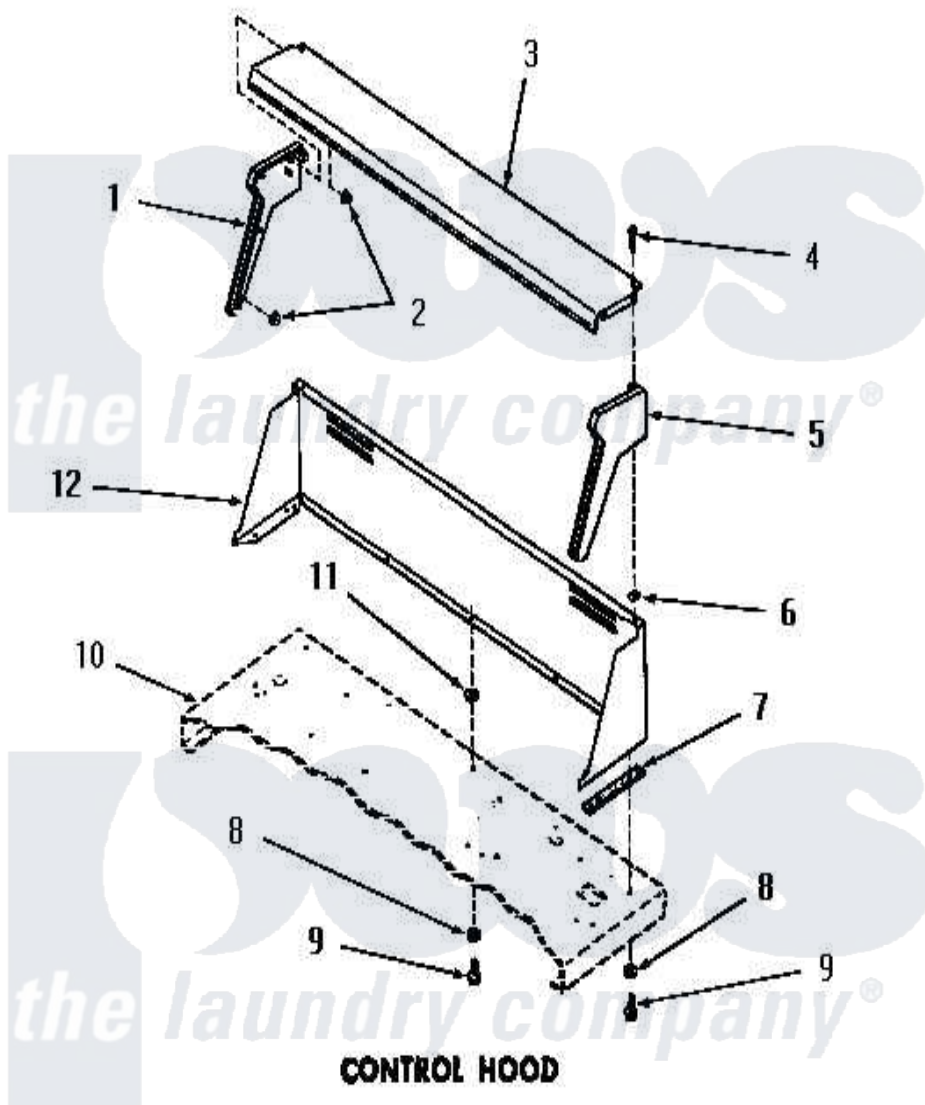

Amana DG6181 10 - CONTROL HOOD

Amana Residential Amana DG6181 Washer Parts Parts Diagram 10 - CONTROL HOOD

Click on the part number to view part

| Item | Original Part Number | Replaced By | Status | Part Description |
|------|-----------------------|---------------------------|---------------|----------------------------|
| 1 | 23367 | | Not Available | WIRING DIAGRAM |
| 2 | 23409 | | Not Available | NUT |
| 3 | 52921 | | Not Available | CONTROL HOOD TOP |
| 4 | 25232 | | Not Available | SCREW,8AB-18X7/8 OVAL |
| 5 | 23368 | 25190SPQ | | Hood End |
| 6 | 24522 | | | Nut, Speed-8ab-18 C1995 |
| 7 | 23028 | | Not Available | GASKET,CONTROL BOX END |
| 8 | 20493 | | | Washer, 11/64 ID x 3/8 OD |
| 9 | 23962 | W10116760 | | Screw |
| 10 | Y00000000 | | Not Available | SEE NOTE CABINET TOP |
| 11 | 23425 | | Not Available | WASHER,7/32IDX7/16ODX. |
| 12 | 53446C | | Not Available | CONTROL HOOD, COPPERTONE |
| " | 53446W | | Not Available | CONTROL HOOD, WHITE |
| " | 53446H | | Not Available | CONTROL HOOD, HARVEST GOLD |