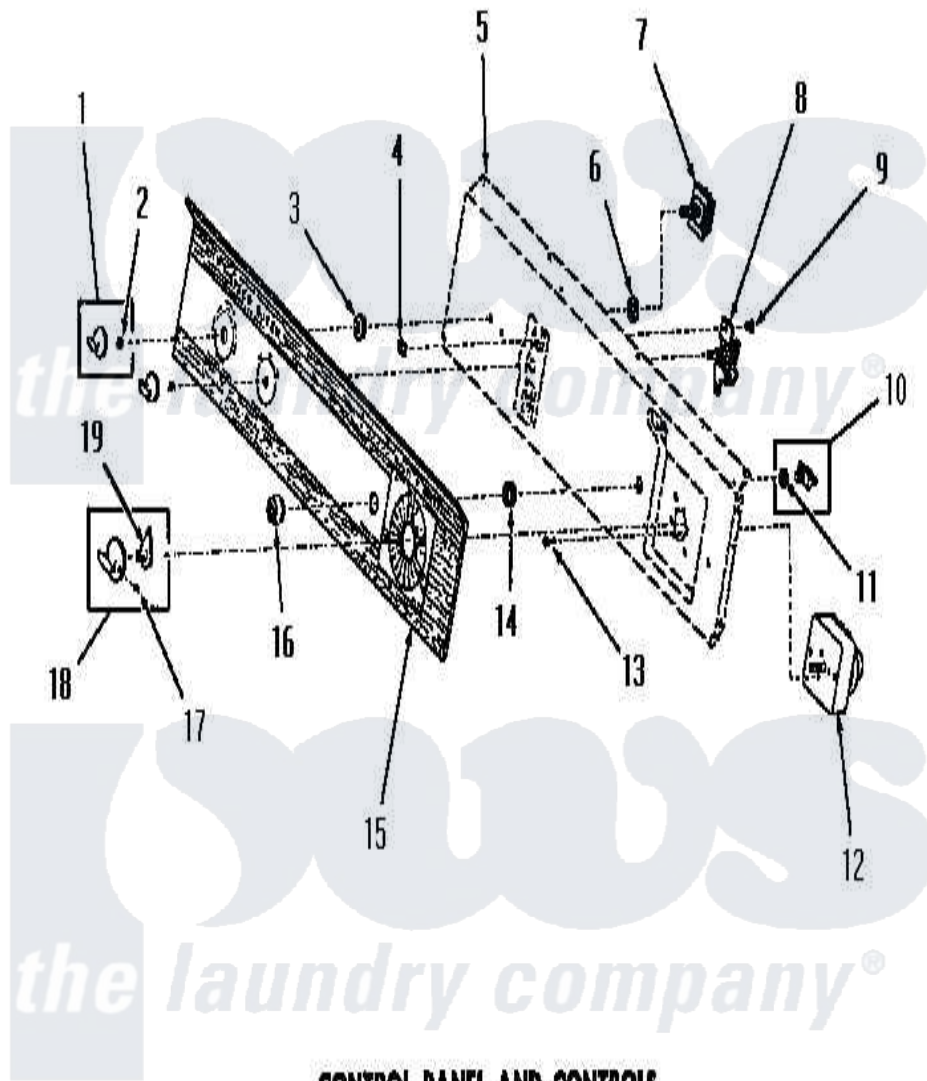

# Amana DG6181 11 - CONTROL PANEL & CONTROLS

## CONTROL PANEL AND CONTROLS

Amana [Residential Amana DG6181 Washer Parts](#) Parts Diagram 11 - CONTROL PANEL & CONTROLS  
 Click on the part number to view part

Item	Original Part Number	Replaced By	Status	Part Description
1	23402		Not Available	KNOB, CONTROL
2	23392		Not Available	CLIP FOR 26816 KNOB
3	24391		Not Available	KNURLED NUT
4	<a href="#">23407</a>			Nut, Speed-8A Tinn C15
5	Y00000000		Not Available	SEE NOTE PANEL SUPPORT PLATE
6	<a href="#">91176</a>			Lockwasher, 3/8 Intshkp
7	52623	<a href="#">58032</a>		Switch
8	53516		Not Available	BUZZER
9	23962	<a href="#">W10116760</a>		Screw
10	53563		Not Available	SWITCH, DOOR RELEASE
11	<a href="#">52947</a>			Nut, Hex 15/32-32
12	53466		Not Available	TIMER
13	<a href="#">70212</a>			Screw, 8-32 X 5/32 RD H
14	23406		Not Available	KNURLED NUT
15	54995		Not Available	PANEL, CONTROL
16	23130		Not Available	SWITCH COLLAR