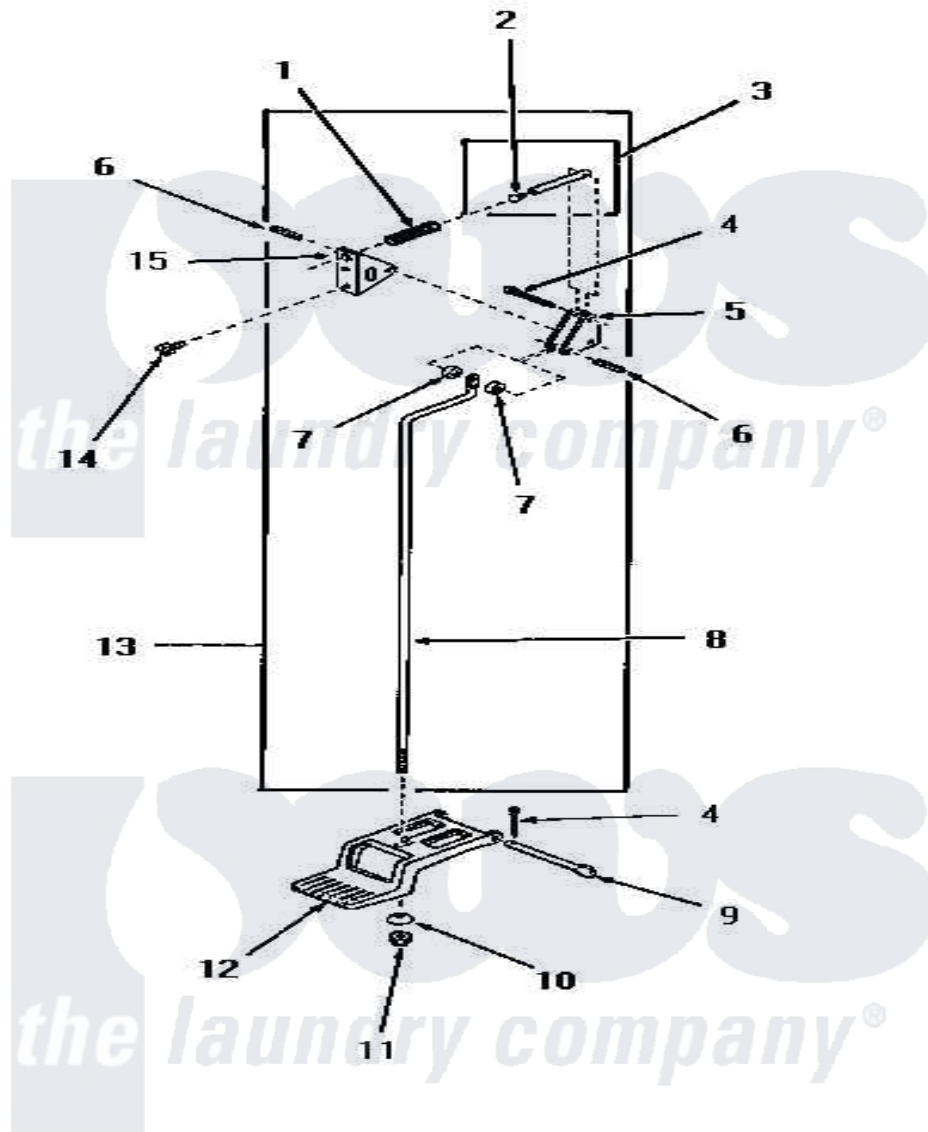

Amana DG6181 12 - DOOR RELEASE

DOOR RELEASE

Amana [Residential Amana DG6181 Washer Parts](#) Parts Diagram 12 - DOOR RELEASE
 Click on the part number to view part

Item	Original Part Number	Replaced By	Status	Part Description
1	51065		Not Available	DOOR RELEASE SPRING
2	51786		Not Available	PLUG
3	51841		Not Available	DOOR RELEASE PIN ASSEMBLY
4	02578			Pin, Cotter
5	51041		Not Available	DOOR RELEASE LEVER
6	51161		Not Available	PIN,ROLL 1/8 X 3/4
7	51121			Door Release Spacer
8	51837		Not Available	DOOR RELEASE ROD
9	51045		Not Available	PEDAL HINGE PIN
10	51046		Not Available	NYLON WASHER
11	51271		Not Available	NUT
12	51802			Pedal, Foot
13	51844		Not Available	DOOR RELEASE ASSEMBLY
14	51246		Not Available	SCREW
15	51052		Not Available	DOOR RELEASE BRACKET