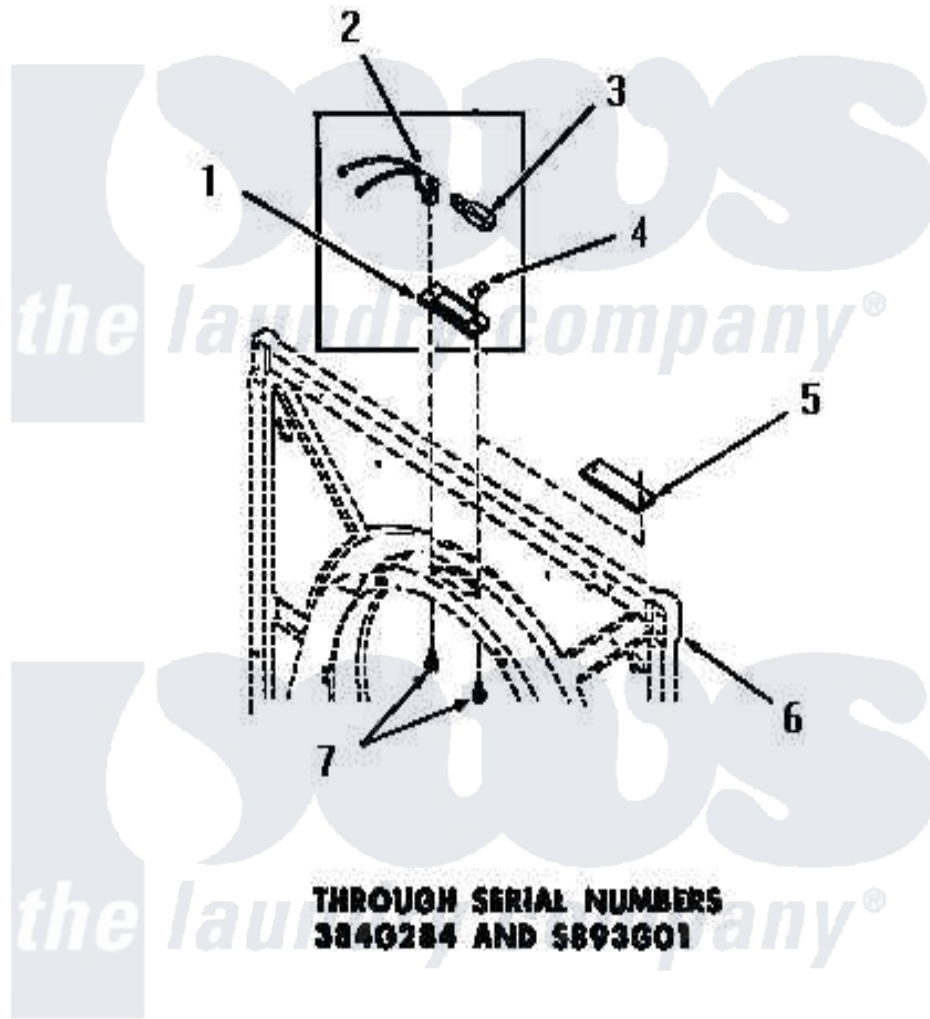

Amana DG6181 13 - DRUM LIGHT & COVER PLATE

**THROUGH SERIAL NUMBERS
3840284 AND 5893601**

[Amana Residential Amana DG6181 Washer Parts](#) Parts Diagram 13 - DRUM LIGHT & COVER PLATE
Click on the part number to view part

Item	Original Part Number	Replaced By	Status	Part Description
1	51070			Lens, Drum Light
2	Y51887		Not Available	BULB RECEPTACLE
3	21608	A3167501		Lamp Oven, Int.
4	Y51788		Not Available	SPEED NUT
5	53911		Not Available	COVER PLATE
6	Y00000000		Not Available	SEE NOTE FRONT FRAME AND AIR SHROUD
7	51784		Not Available	SCREW, 10B-16 X 1/2 HEX