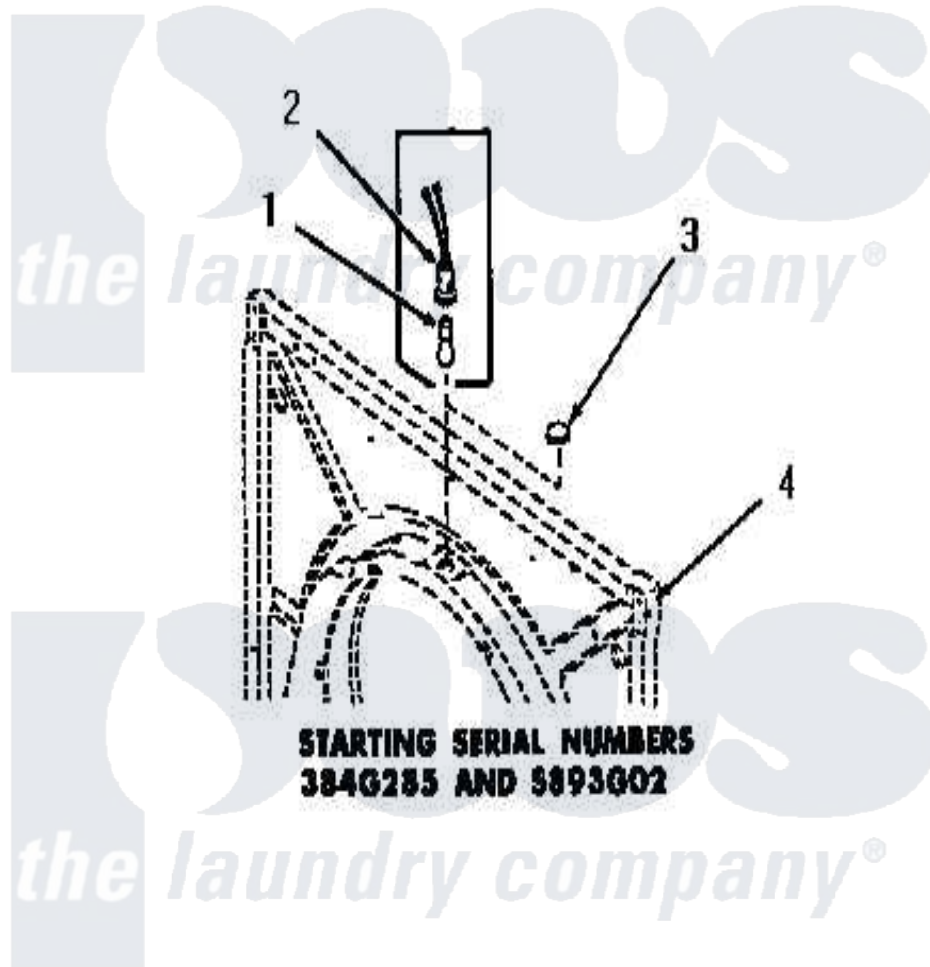

# Amana DG6181 14 - DRUM LIGHT & COVER PLATE

[Amana Residential Amana DG6181 Washer Parts](#) Parts Diagram 14 - DRUM LIGHT & COVER PLATE  
Click on the part number to view part

| Item | Original Part Number | Replaced By              | Status        | Part Description                    |
|------|----------------------|--------------------------|---------------|-------------------------------------|
| 1    | Y54608               | <a href="#">31001575</a> |               | Bulb, Cylinder Light                |
| 2    | Y0054609             | <a href="#">M0270519</a> |               | Washer                              |
| 3    | 54610                |                          | Not Available | PLUG BUTTON                         |
| 4    | Y00000000            |                          | Not Available | SEE NOTE FRONT FRAME AND AIR SHROUD |