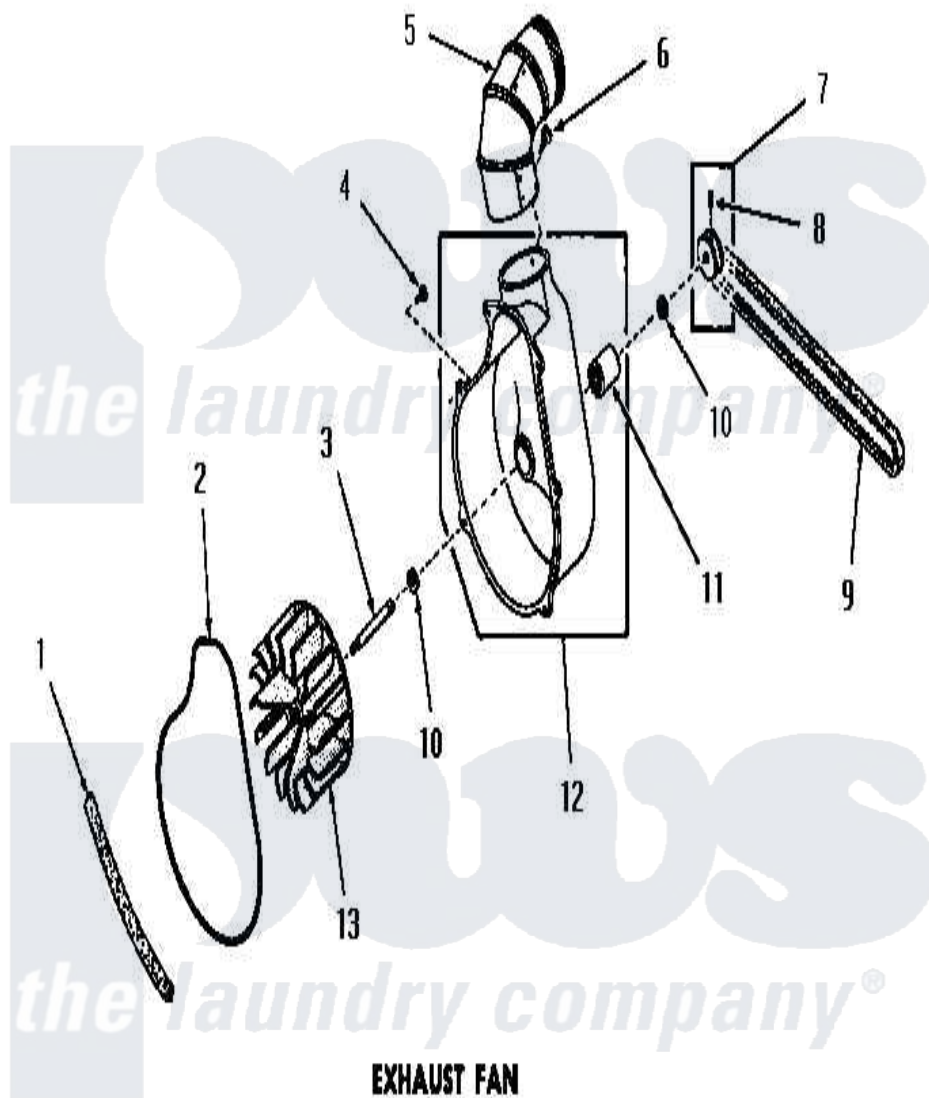

Amana DG6181 15 - EXHAUST FAN

Amana [Residential Amana DG6181 Washer Parts](#) Parts Diagram 15 - EXHAUST FAN
 Click on the part number to view part

Item	Original Part Number	Replaced By	Status	Part Description
1	51790			Seal
2	51791			Gasket, Housing
3	53519		Not Available	EXHAUST FAN SHAFT
4	51784		Not Available	SCREW, 10B-16 X 1/2 HEX
5	Y0052707	31986601B		Switch, Rocker
6	23222	3177991		Screw
7	53521		Not Available	ASSY, PULLEY
8	02771			Screw, 1/4-20 x 3/8 Hex S
9	51994			Belt
10	52549			Washer, 501 ID X3/4 Odx
11	51991		Not Available	BEARING
12	51946		Not Available	HOUSING, BLOWER
13	90585		Not Available	IMPELLER