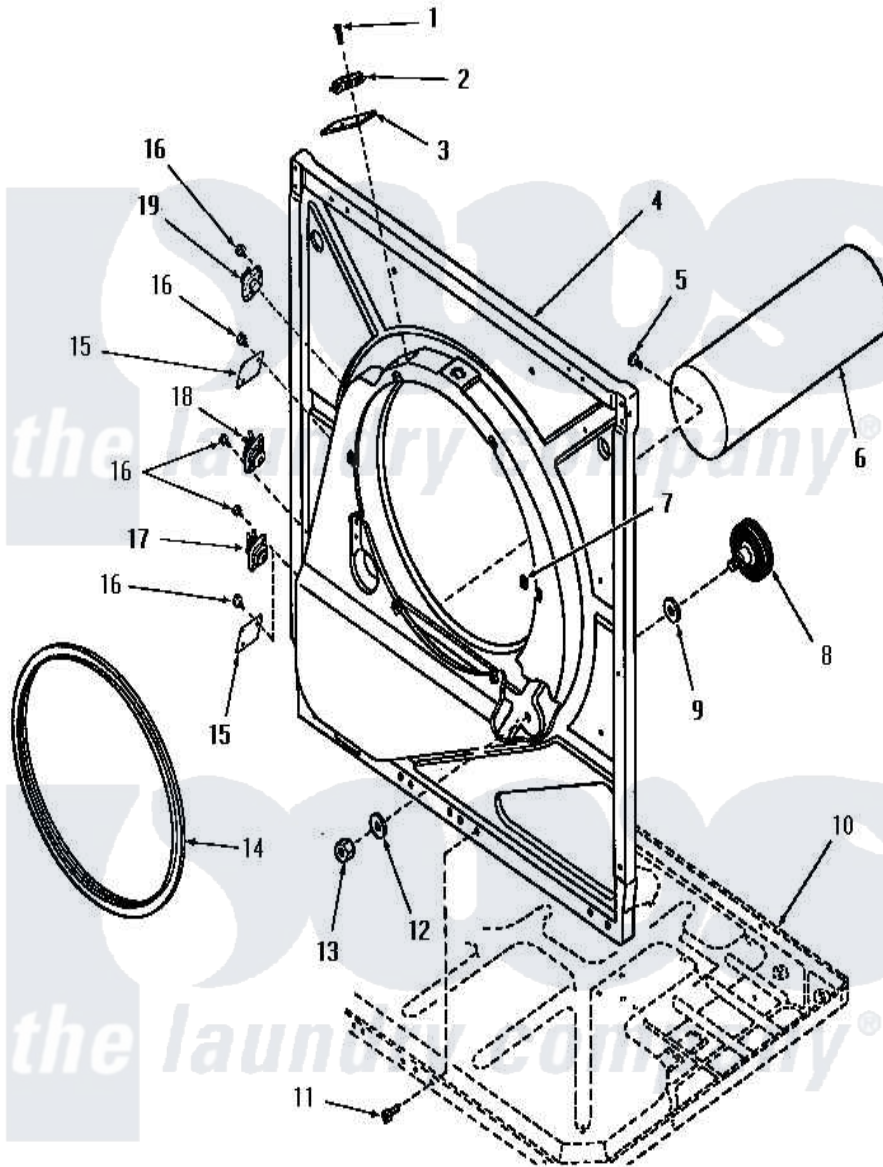

# Amana DG6181 16 - FRONT FRAME & AIR SHROUD

**FRONT FRAME AND AIR SHROUD**

Amana Residential Amana DG6181 Washer Parts Parts Diagram 16 - FRONT FRAME & AIR SHROUD  
 Click on the part number to view part

Item	Original Part Number	Replaced By	Status	Part Description
1	<a href="#">51783</a>			Screw, 6b-20 X 7/8 HeX
2	Y51143		Not Available	SWITCH
3	<a href="#">52112</a>			Insulation
4	51850		Not Available	FRONT FRAME AND AIR SHROUD
5	52150	<a href="#">489464</a>		Screw
6	51821		Not Available	EXHAUST DUCT
7	52865		Not Available	SPEED NUT
8	53555	<a href="#">56285</a>		Roller Cylinder
9	<a href="#">52123</a>			Washer
10	Y00000000		Not Available	SEE NOTE FRAME BASE
11	51784		Not Available	SCREW,10B-16 X 1/2 HEX
12	<a href="#">52122</a>			Washer
13	52124		Not Available	NUT
14	51798		Not Available	GASKET
15	52550		Not Available	COVER PLATE
16	23222	<a href="#">3177991</a>		Screw