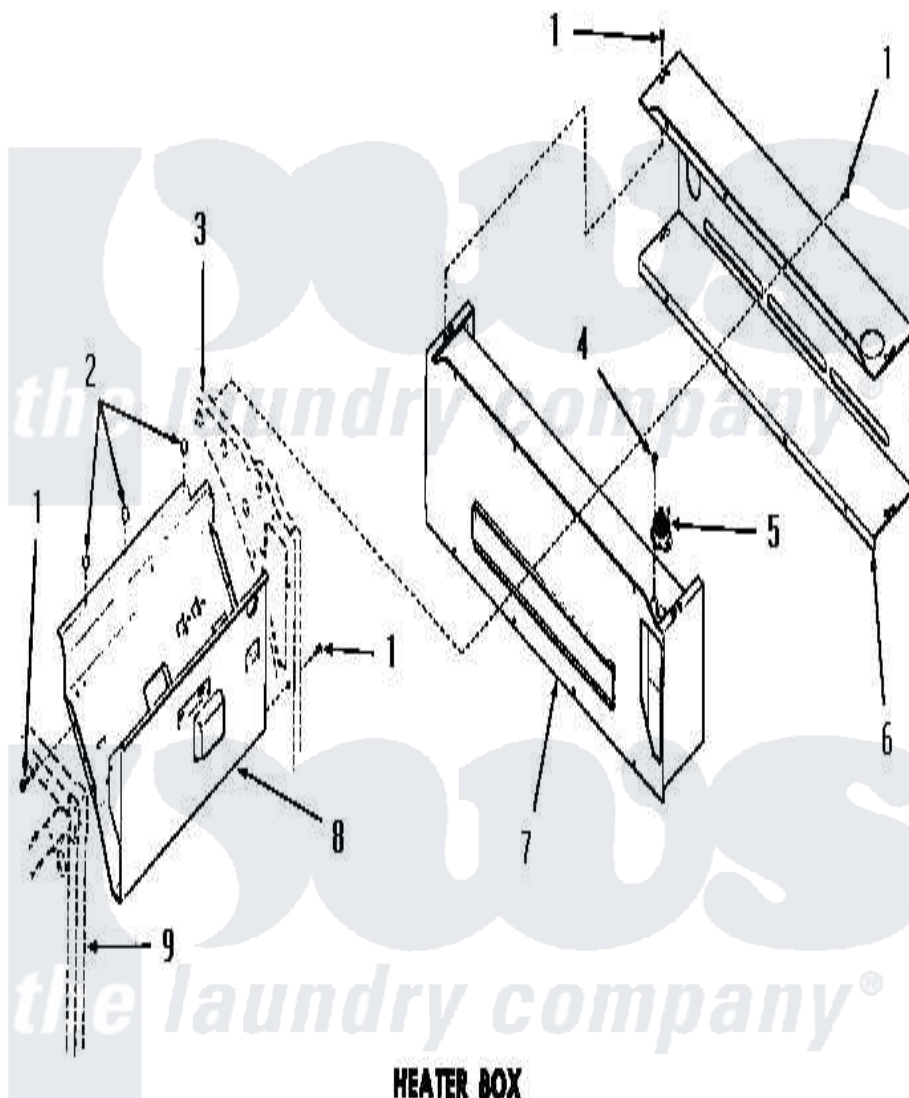

Amana DG6181 17 - HEATER BOX

HEATER BOX (Gas Models)

[Amana Residential Amana DG6181 Washer Parts](#) Parts Diagram 17 - HEATER BOX
Click on the part number to view part

Item	Original Part Number	Replaced By	Status	Part Description
1	51784		Not Available	SCREW,10B-16 X 1/2 HEX
2	52552		Not Available	BUMPER, OVEN DOOR
3	Y00000000		Not Available	SEE NOTE REAR FRAME
4	23222	3177991		Screw
5	51185		Not Available	THERMOSTAT,HEATER BOX
6	Y51862		Not Available	HEATER BOX
7	54717		Not Available	ASSY,HEATER BOX
8	Y52584		Not Available	BURNER SHIELD
9	Y00000000		Not Available	SEE NOTE FRONT FRAME AND AIR SHROUD