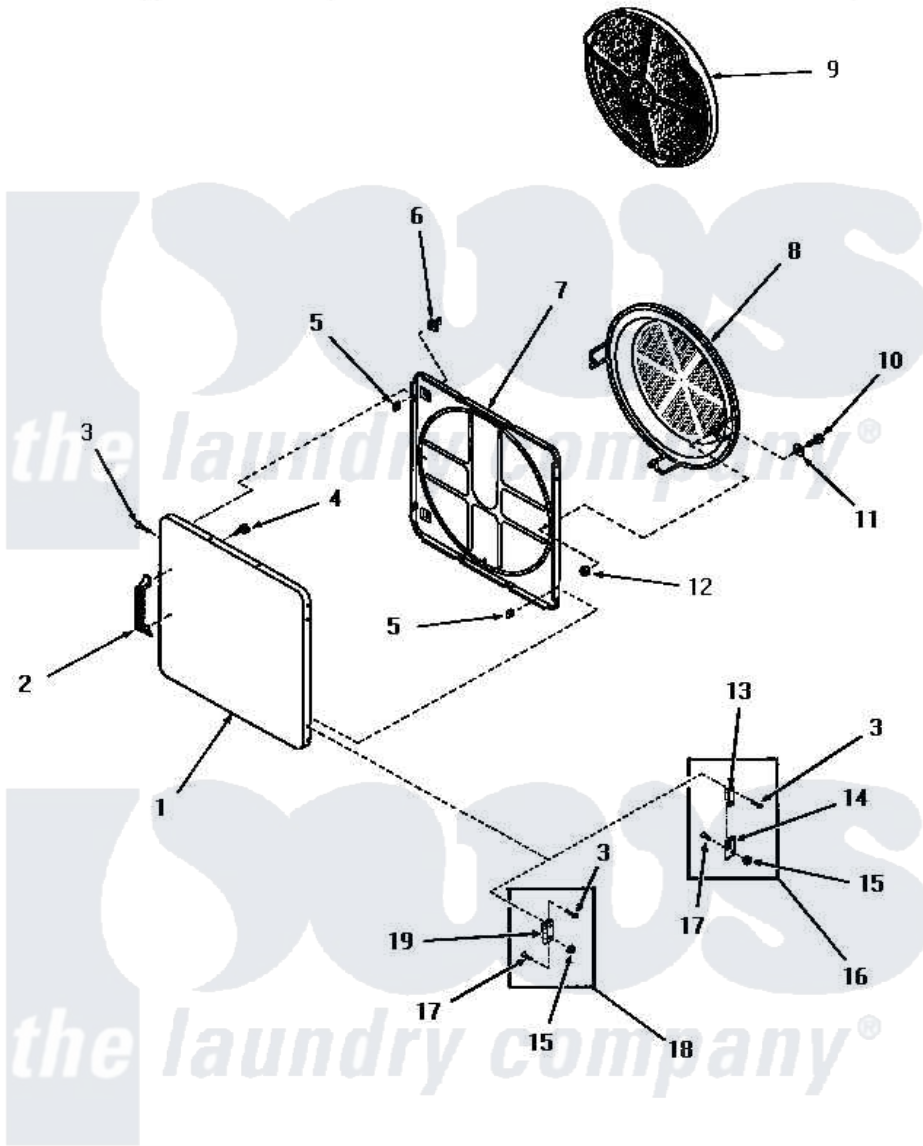

Amana DG6181 18 - LOADING DOOR

LOADING DOOR (Starting Serial Nos. 31V9369 and S66Y581)

Amana [Residential Amana DG6181 Washer Parts](#) Parts Diagram 18 - LOADING DOOR
Click on the part number to view part

Item	Original Part Number	Replaced By	Status	Part Description
1	52489W		Not Available	OUTER DOOR PANEL, WHITE
"	52489H		Not Available	OUTER DOOR PANEL, HARVEST GOLD
"	52489C		Not Available	OUTER DOOR PANEL, COPPERTONE
"	52489A		Not Available	OUTER DOOR PANEL, AVOCADO
2	54068	61925		Pull Door Commercial Black
3	52864	500226		Screw, 8b-16 x 5/8 Tap
4	52150	489464		Screw
5	52865		Not Available	SPEED NUT
6	54661	LA-1003		Door Catch Kit
7	54665	54-665		Bake Element
8	54731	54-731		Bake Element
9	53002		Not Available	NO LONGER AVAILABLE
10	24688		Not Available	CAP SCREW
11	Q6275		Not Available	WASHER

12	52566	27001225	Nut, Jam Mid Lock 1/4-20
13	Y0053944	D7772202	Air Duct. Bottom
14	Y0053945	D7772101	Shield-Light
15	51236	488130	Nut
16	Y00000000	Not Available	SEE NOTE MODELS DG3350, DG3300, DG3250, FG3240 AND DG3240
17	22649		Screw, 8-32 X 13/32 FI
18	Y00000000	Not Available	SEE NOTE ALL OTHER MODELS
19	70014		Hinge