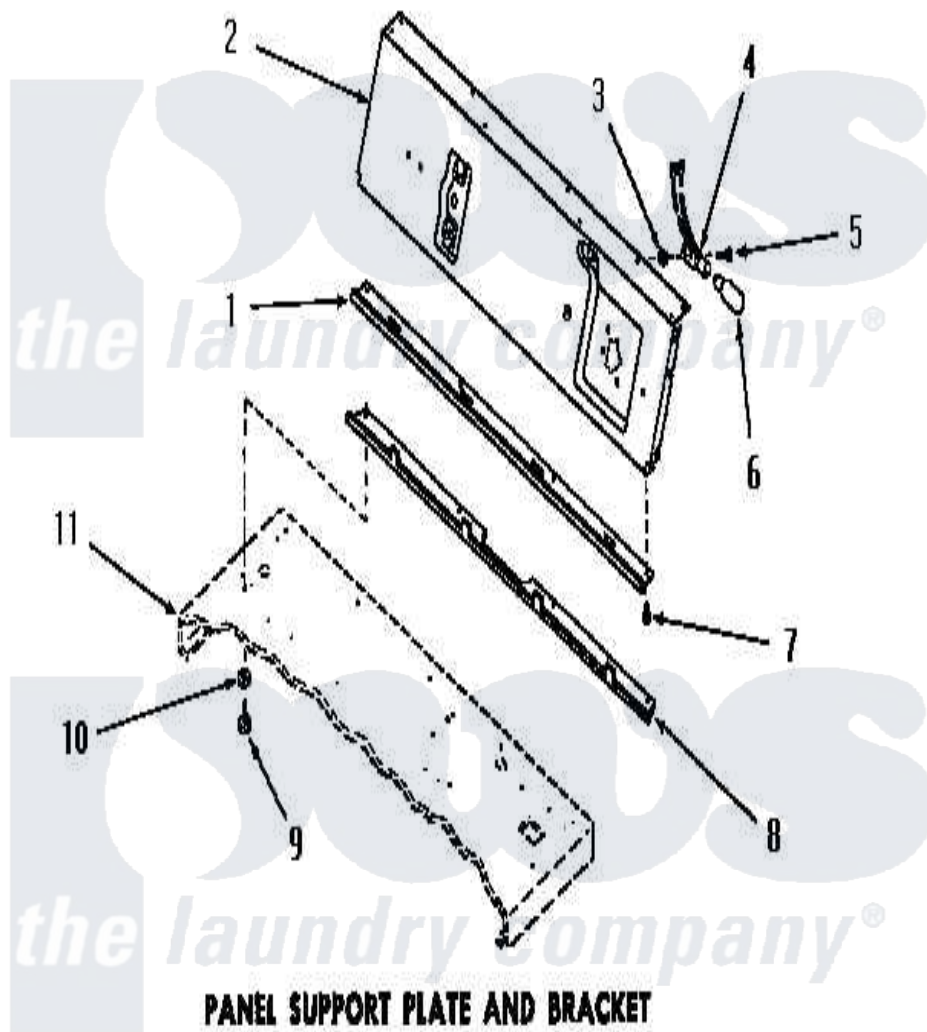

Amana DG6181 22 - PANEL SUPPORT PLATE & BRACKET

Amana [Residential Amana DG6181 Washer Parts](#) Parts Diagram 22 - PANEL SUPPORT PLATE & BRACKET
 Click on the part number to view part

Item	Original Part Number	Replaced By	Status	Part Description
1	Y52929		Not Available	PANEL TRIM
2	53628		Not Available	PANEL SUPPORT PLATE
"	0054750		Not Available	DOOR FRAME
3	22378		Not Available	NUT
4	Y22368		Not Available	BULB RECEPTACLE
5	20268	80399		SCREW Pan Head CR Rec 832x281
6	21608	A3167501		Lamp Oven, Int.
7	23222	3177991		Screw
8	52912		Not Available	PANEL SUPPORT BRACKET
9	23962	W10116760		Screw
10	20493			Washer, 11/64 ID x 3/8 OD
11	Y00000000		Not Available	SEE NOTE CABINET TOP