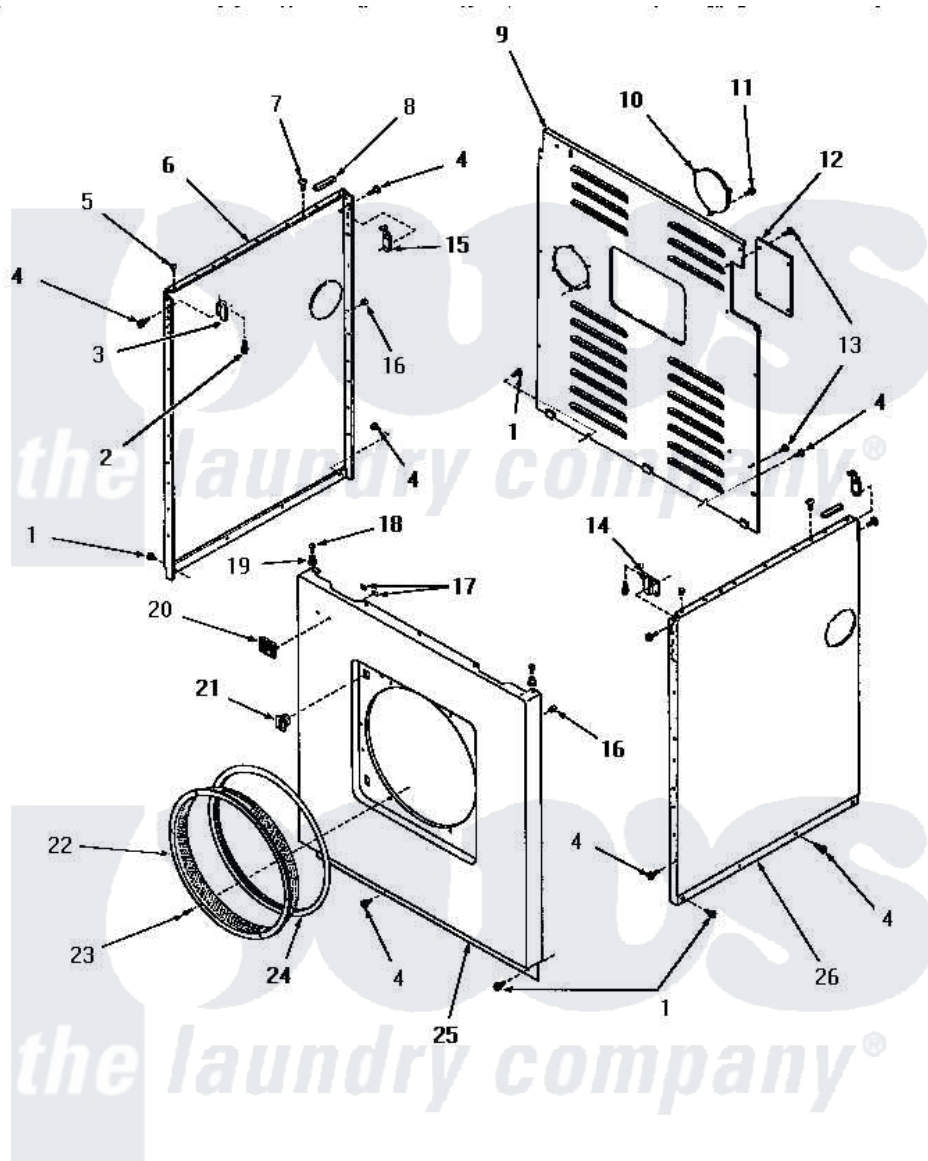

## PANELS

Amana [Residential Amana DG6181 Washer Parts](#) Parts Diagram 23 - PANELS

[Click on the part number to view part](#)

Item	Original Part Number	Replaced By	Status	Part Description
1	25723	<a href="#">27001200</a>		Screw
2	<a href="#">23008</a>			Screw, 10-24 X 3/4 Sems
3	22847		Not Available	BRACKET
4	51784		Not Available	SCREW,10B-16 X 1/2 HEX
5	<a href="#">21176</a>			Bumper
6	52669W		Not Available	SIDE PANEL, LEFT, WHITE
"	52669C		Not Available	SIDE PANEL, LEFT, COPPERTONE
"	52669H		Not Available	SIDE PANEL, LEFT, HARVEST GOLD
"	52669A		Not Available	SIDE PANEL, LEFT, AVOCADO
7	52442		Not Available	SCREW, No.10-16 X 3/8"
8	<a href="#">80312</a>			Bumper Pad
9	52677GR		Not Available	PANEL,REAR xREPLACE
"	52677A		Not Available	REAR PANEL, AVOCADO
"	52677H		Not Available	REAR PANEL, HARVEST GOLD