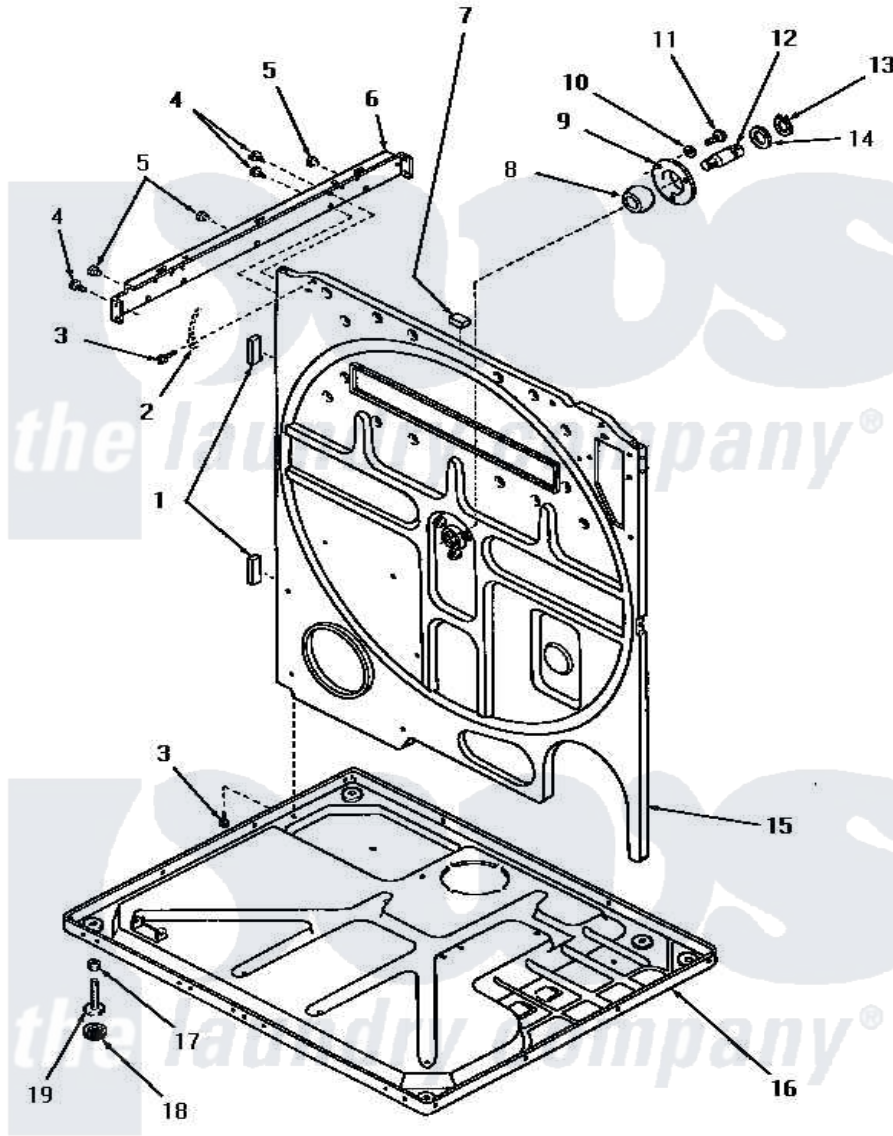

# Amana DG6181 24 - REAR FRAME & FRAME BASE

## REAR FRAME AND FRAME BASE

Amana [Residential Amana DG6181 Washer Parts](#) Parts Diagram 24 - REAR FRAME & FRAME BASE

[Click on the part number to view part](#)

Item	Original Part Number	Replaced By	Status	Part Description
1	20354		Not Available	BUMPER PAD
2	Y00000000		Not Available	SEE NOTE GROUND WIRE, GREEN
3	51784		Not Available	SCREW,10B-16 X 1/2 HEX
4	51780	<a href="#">3390631</a>		Screw, 10-16 X 3/8
5	21685	<a href="#">40038001</a>		Bumper
6	51818		Not Available	SUPPORT CHANNEL, RIGHT OR LEFT
7	Y0054053	<a href="#">Y0301205</a>		ELement- L
8	<a href="#">Y52079</a>			Bearing, Drum Shaft
9	51826		Not Available	COVER,BEARING
10	<a href="#">03189</a>			LoCkwasher, 1/4 Std-C P
11	53589	<a href="#">8204624</a>		Bolt
12	53132		Not Available	SHAFT,DRUM
13	<a href="#">70061</a>			Ring, Retaining
14	<a href="#">Y52564</a>			Washer
15	52574		Not Available	FRAME,REAR

16	Y52572	Not Available	FRAME BASE
17	52794	<a href="#">62739</a>	Nut, Lock
18	70282	<a href="#">Y314137</a>	Foot, Rubber
19	Y52696	<a href="#">Y305086</a>	Adjustable Leg And Nut