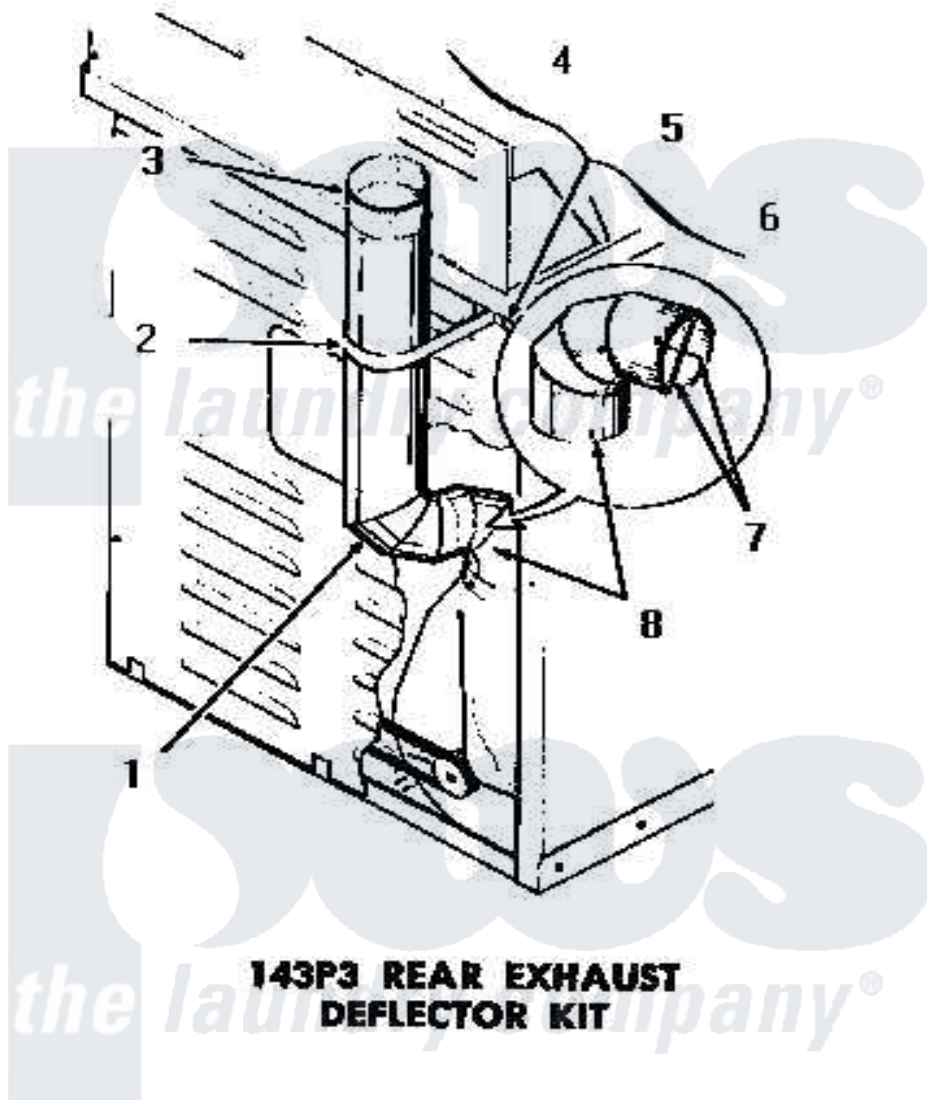

Amana DG6240 02 - 143P3 REAR EXHAUST DEFLECTOR KIT

143P3 REAR EXHAUST DEFLECTOR KIT

Amana [Residential Amana DG6240 Washer Parts](#) Parts Diagram 02 - 143P3 REAR EXHAUST DEFLECTOR KIT
 Click on the part number to view part

Item	Original Part Number	Replaced By	Status	Part Description
1	51917		Not Available	ELBOW
2	52127		Not Available	SUPPORT BRACKET
3	Y52129		Not Available	EXHAUST PIPE, 4" X 18"
4	20267			Screw, 10-24 X 3/8 Round
5	03815			Lockwasher, No.10 Ext Shk
6	03673		Not Available	NUT
7	Y00000000		Not Available	SEE NOTE CUT AND REMOVE WIRE GUARDS
8	Y00000000		Not Available	SEE NOTE DRYER EXHAUST ELBOW -- (SUPPLIED WITH DRYER)
NI	143P3		Not Available	REAR EXHAUST DEFLECTOR KIT