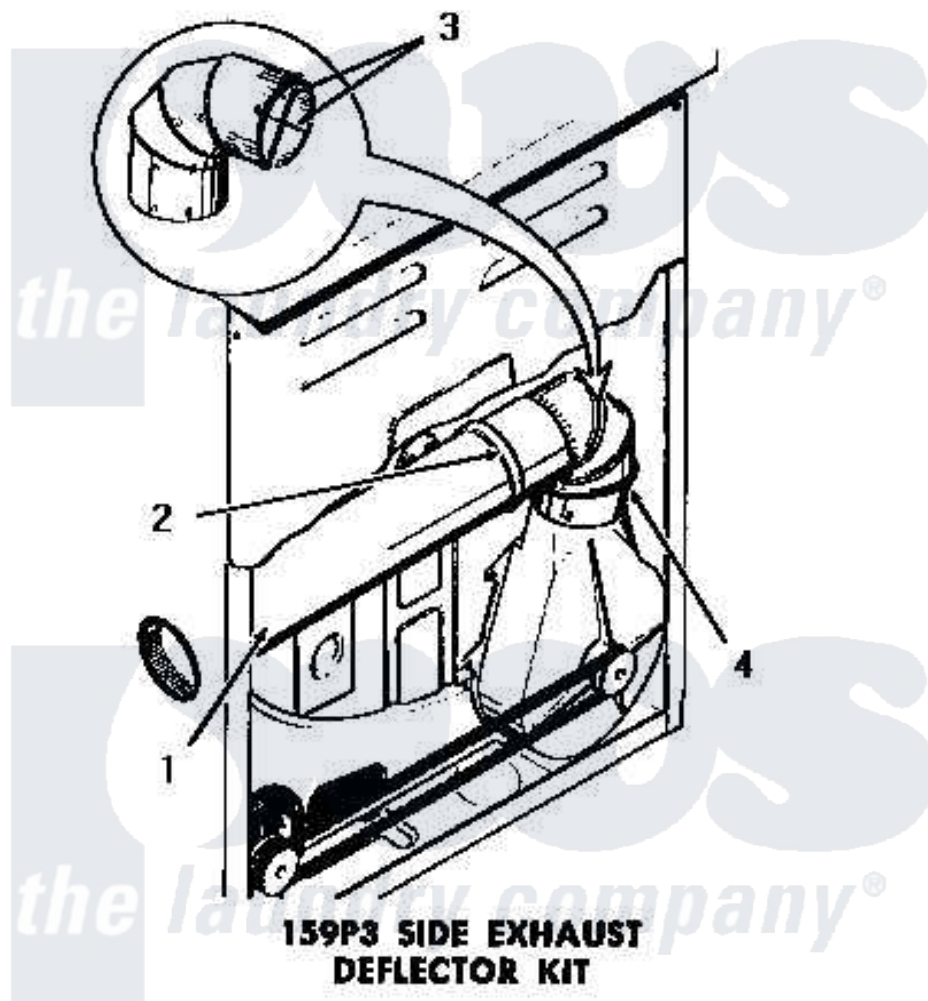

# Amana DG6240 03 - 159P3 SIDE EXHAUST DEFLECTOR KIT

Amana [Residential Amana DG6240 Washer Parts](#) Parts Diagram 03 - 159P3 SIDE EXHAUST DEFLECTOR KIT  
 Click on the part number to view part

Item	Original Part Number	Replaced By	Status	Part Description
1	<a href="#">Y0052776</a>			Handle, Oven Door
2	0052775	<a href="#">0057344</a>		Suptop Burner
3	Y00000000		Not Available	SEE NOTE CUT AND REMOVE WIRE GUARDS
4	Y00000000		Not Available	SEE NOTE DRYER EXHAUST ELBOW -- (SUPPLIED WITH DRYER)
NI	159P3		Not Available	SIDE EXHAUST DEFLECTOR KIT