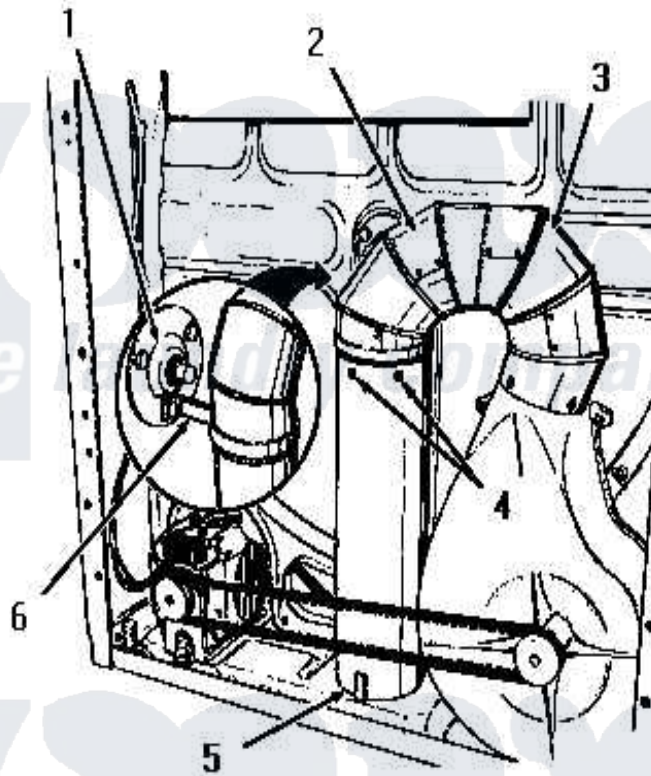

# Amana DG6240 04 - 160P3 BOTTOM EXHAUST DEFLECTOR KIT

## 160P3 BOTTOM EXHAUST DEFLECTOR KIT

[Amana Residential Amana DG6240 Washer Parts](#) Parts Diagram 04 - 160P3 BOTTOM EXHAUST DEFLECTOR KIT  
 Click on the part number to view part

Item	Original Part Number	Replaced By	Status	Part Description
1	Y00000000		Not Available	SEE NOTE BEARING RETAINER
2	52699		Not Available	SHORT 90 DEGREES ELBOW
3	Y00000000		Not Available	SEE NOTE DRYER EXHAUST ELBOW -- (SUPPLIED WITH DRYER)
4	23222	<a href="#">3177991</a>		Screw
5	52698		Not Available	EXHAUST TUBE
6	0052775	<a href="#">0057344</a>		Suptop Burner
NI	160P3		Not Available	BOTTOM EXHAUST DEFLECTOR KIT