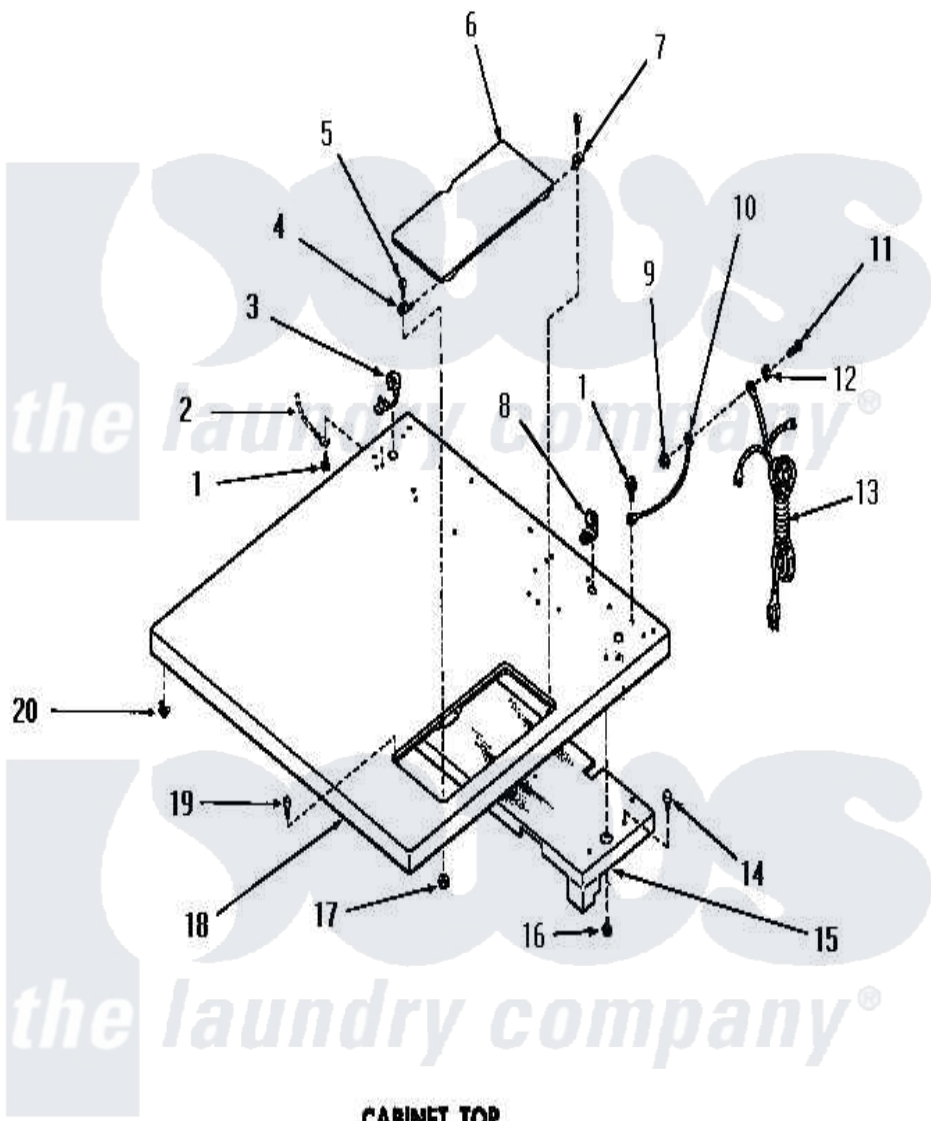

Amana DG6240 06 - CABINET TOP

**CABINET TOP
(Gas Models)**

Amana [Residential Amana DG6240 Washer Parts](#) Parts Diagram 06 - CABINET TOP
 Click on the part number to view part

Item	Original Part Number	Replaced By	Status	Part Description
"	NOTE:		Not Available	HOUSING AND PANEL ASSEMBLY WILL BE SUPPLIED WHENEVER 52963GR LINT SCREEN HOUSINGOR 53058GR INNER DOOR PANEL IS ORDERED
1	51924			Screw, 10-24 X 1/2 HeX
2	Y00000000		Not Available	SEE NOTE GROUND WIRE, GREEN
3	52113			Relief, Strain
4	51350			Hinge, Front
5	03630		Not Available	SCREW,6-32 X 3/8 ROUND
6	52518W		Not Available	ACCESS DOOR, WHITE
"	52518A		Not Available	ACCESS DOOR, AVOCADO
"	52518H		Not Available	xREPLACE
"	52518C		Not Available	ACCESS DOOR, COPPERTONE
7	51351			Hinge, Rear

8	21903	211881		Grommet, Cord Part Not Used-Gas Models Only
9	23951	M0282009		Nut
10	54300		Not Available	GROUND WIRE, GREEN
11	20267			Screw, 10-24 X 3/8 Round
12	03815			Lockwasher, No.10 Ext Shk
13	51508		Not Available	POWER CORD
14	51355	51-355		5500w/240v, 13-23/32, Low Watt
15	52614		Not Available	TOP BAFFLE ASSEMBLY
16	23962	W10116760		Screw
17	22678			Nut, Nylon
18	52503C		Not Available	CABINET TOP, COPPERTONE
"	52503H		Not Available	CABINET TOP, HARVEST GOLD
"	52503A		Not Available	CABINET TOP, AVOCADO
"	52503W		Not Available	CABINET TOP, WHITE
19	53445			Bumper
20	23007		Not Available	CAGED NUT