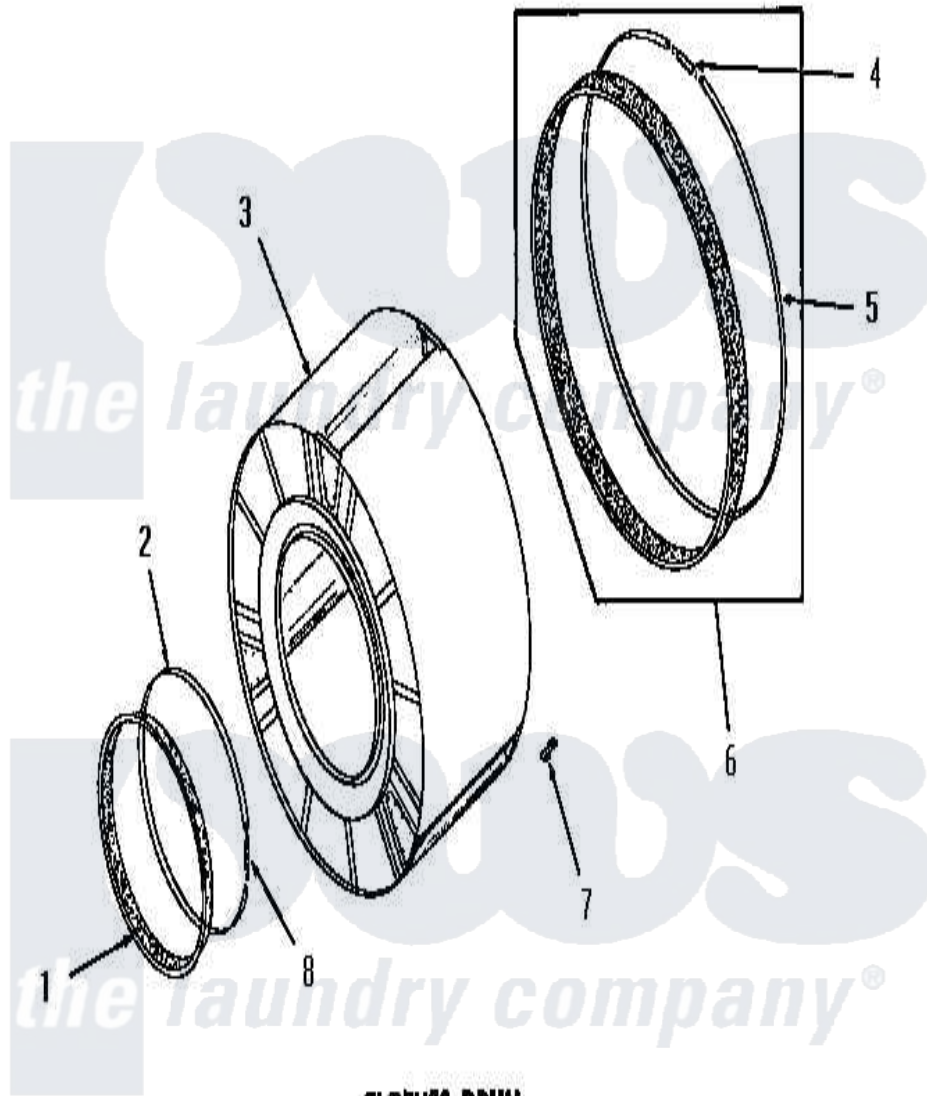

Amana DG6240 07 - CLOTHES DRUM

CLOTHES DRUM

Amana [Residential Amana DG6240 Washer Parts](#) Parts Diagram 07 - CLOTHES DRUM
 Click on the part number to view part

Item	Original Part Number	Replaced By	Status	Part Description
1	51881			Seal, Front
2	50169			Strap, Retainer
3	53135			Assembly, Drum
4	52310			Spring
5	50781			Strap, Seal
6	51883A			Assembly, Seal
7	51201		Not Available	CLIP
8	50168			Spring