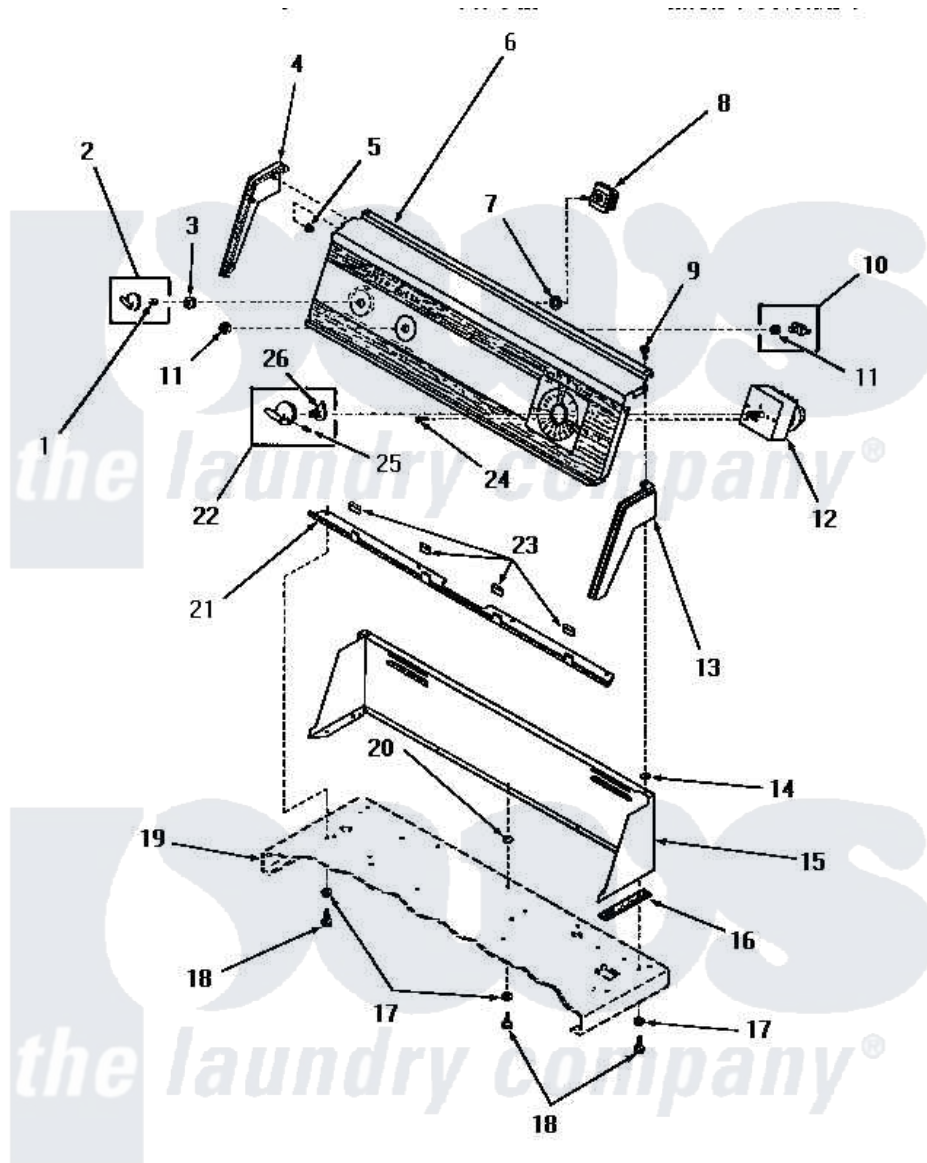

Amana DG6240 08 - CONTROL PANEL, CONTROL HOOD & CONTROLS

CONTROL PANEL, CONTROL HOOD AND CONTROLS

Amana [Residential Amana DG6240 Washer Parts](#) Parts Diagram 08 - CONTROL PANEL, CONTROL HOOD & CONTROLS

[Click on the part number to view part](#)

Item	Original Part Number	Replaced By	Status	Part Description
1	23392		Not Available	CLIP FOR 26816 KNOB
2	23402		Not Available	KNOB, CONTROL
3	24205			Nut, Knurled 3/8-24
4	25124		Not Available	CONTROL HOOD END, LEFT
5	25126	5303284616		Clip
6	54985	54-985		Broil Element
7	91176			Lockwasher, 3/8 Intshkp
8	53380		Not Available	TEMPERATURE SELECTOR SWITCH
9	25232		Not Available	SCREW, 8AB-18X7/8 OVAL
10	53768	55882P		Assembly- Switch
11	52947			Nut, Hex 15/32-32
12	52167		Not Available	TIMER
13	25123		Not Available	CONTROL HOOD END, RIGHT
14	24522			Nut, Speed-8ab-18 C1995

15	53446C	Not Available	CONTROL HOOD, COPPERTONE
"	53446A	Not Available	CONTROL HOOD, AVOCADO
"	53446H	Not Available	CONTROL HOOD, HARVEST GOLD
"	53446W	Not Available	CONTROL HOOD, WHITE
16	23028	Not Available	GASKET, CONTROL BOX END
17	20493		Washer, 11/64 ID x 3/8 OD
18	23962	W10116760	Screw
19	Y00000000	Not Available	SEE NOTE CABINET TOP
20	23425	Not Available	WASHER, 7/32 ID X 7/16 ODX.
21	52912	Not Available	PANEL SUPPORT BRACKET
22	24858	Not Available	ASSY, KNOB-TIMER
23	24859	Not Available	SLEEVE, SUPPORT ANGLE
24	70212		Screw, 8-32 X 5/32 RD H
25	25285	Not Available	SETSCREW
26	24857	Not Available	INDICATOR