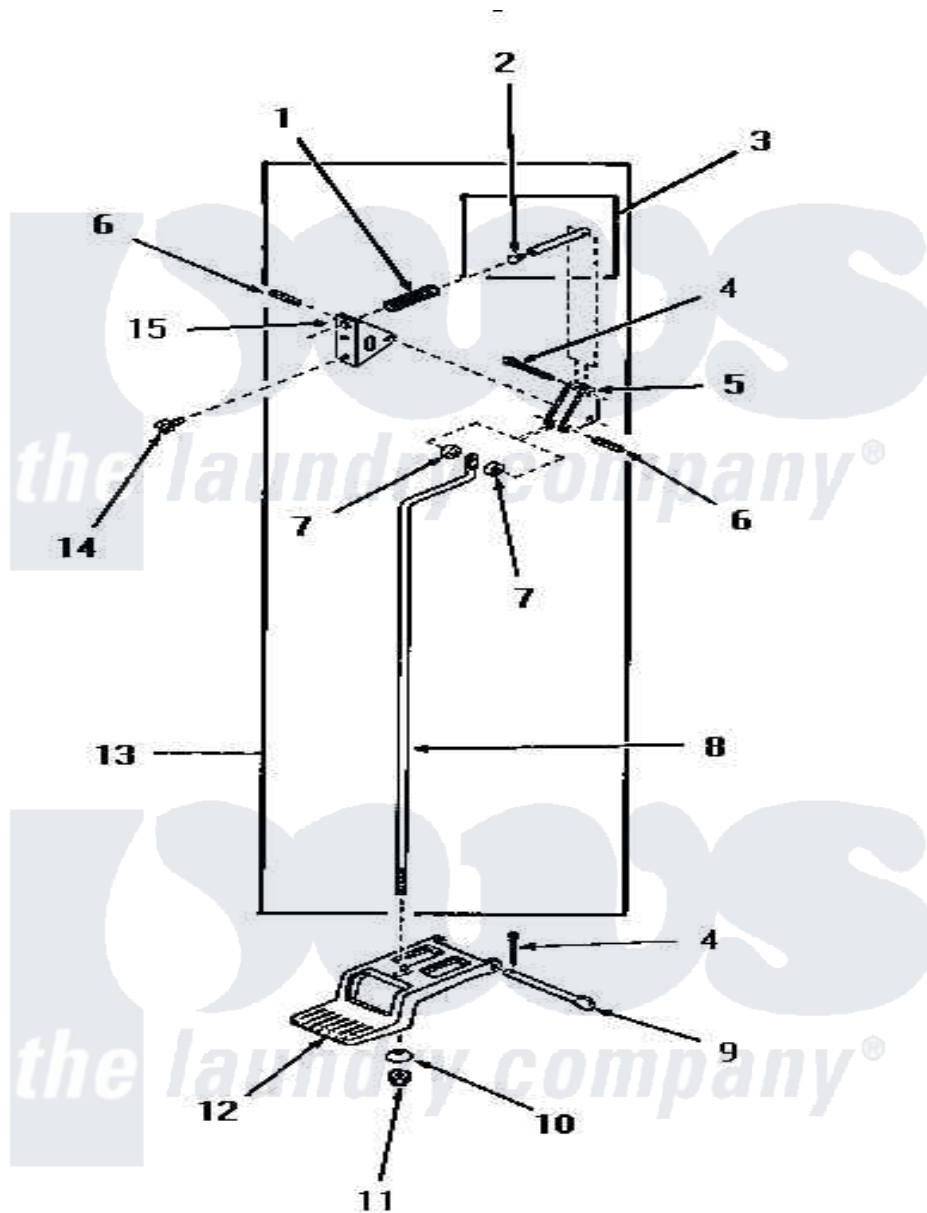

Amana DG6240 09 - DOOR RELEASE

Amana [Residential Amana DG6240 Washer Parts](#) Parts Diagram 09 - DOOR RELEASE
 Click on the part number to view part

Item	Original Part Number	Replaced By	Status	Part Description
1	51065		Not Available	DOOR RELEASE SPRING
2	51786		Not Available	PLUG
3	51841		Not Available	DOOR RELEASE PIN ASSEMBLY
4	02578			Pin, Cotter
5	51041		Not Available	DOOR RELEASE LEVER
6	51161		Not Available	PIN,ROLL 1/8 X 3/4
7	51121			Door Release Spacer
8	51837		Not Available	DOOR RELEASE ROD
9	51045		Not Available	PEDAL HINGE PIN
10	51046		Not Available	NYLON WASHER
11	51271		Not Available	NUT
12	51802			Pedal, Foot
13	51844		Not Available	DOOR RELEASE ASSEMBLY
14	51246		Not Available	SCREW
15	51052		Not Available	DOOR RELEASE BRACKET